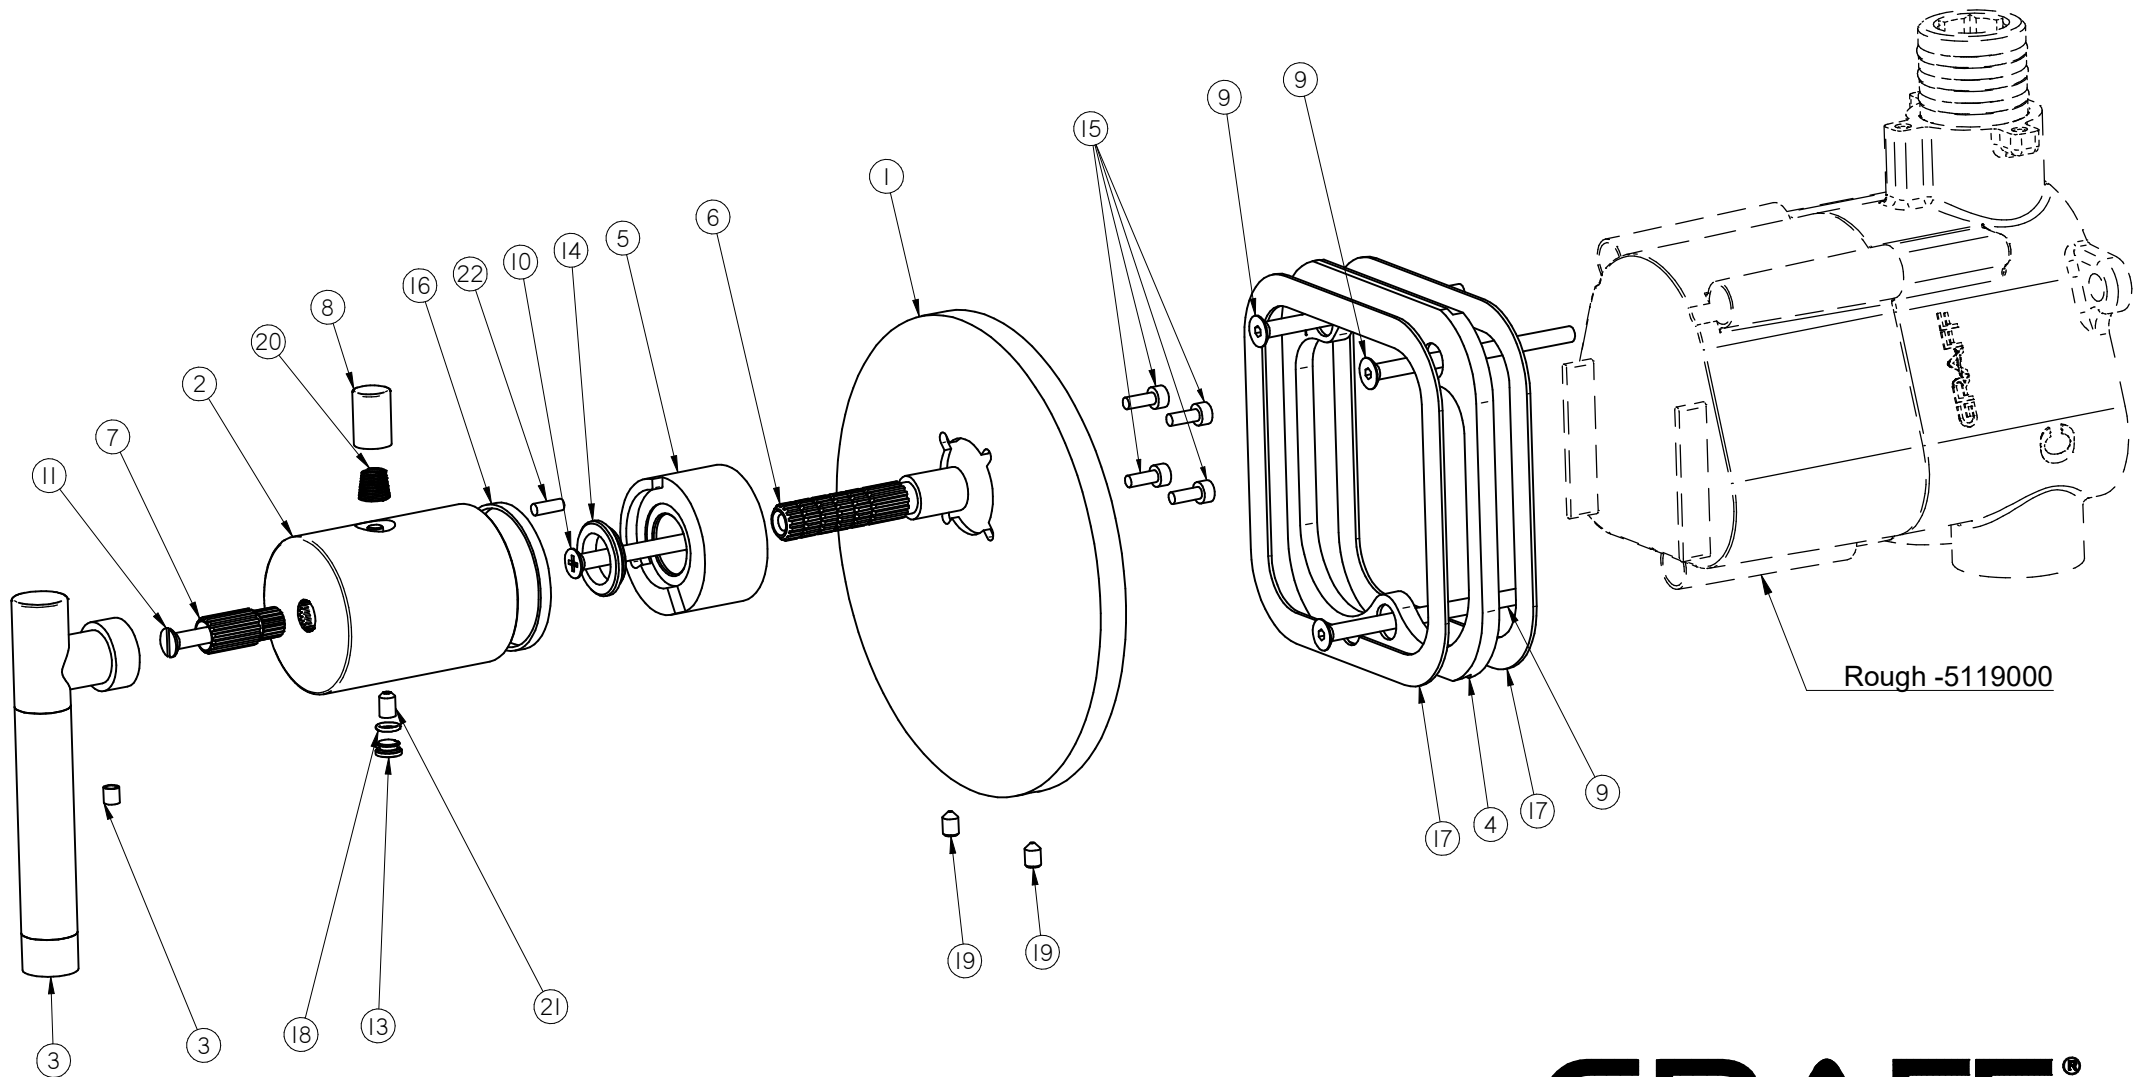

E-8037-LM62E

Terra Series

Rough -5119000