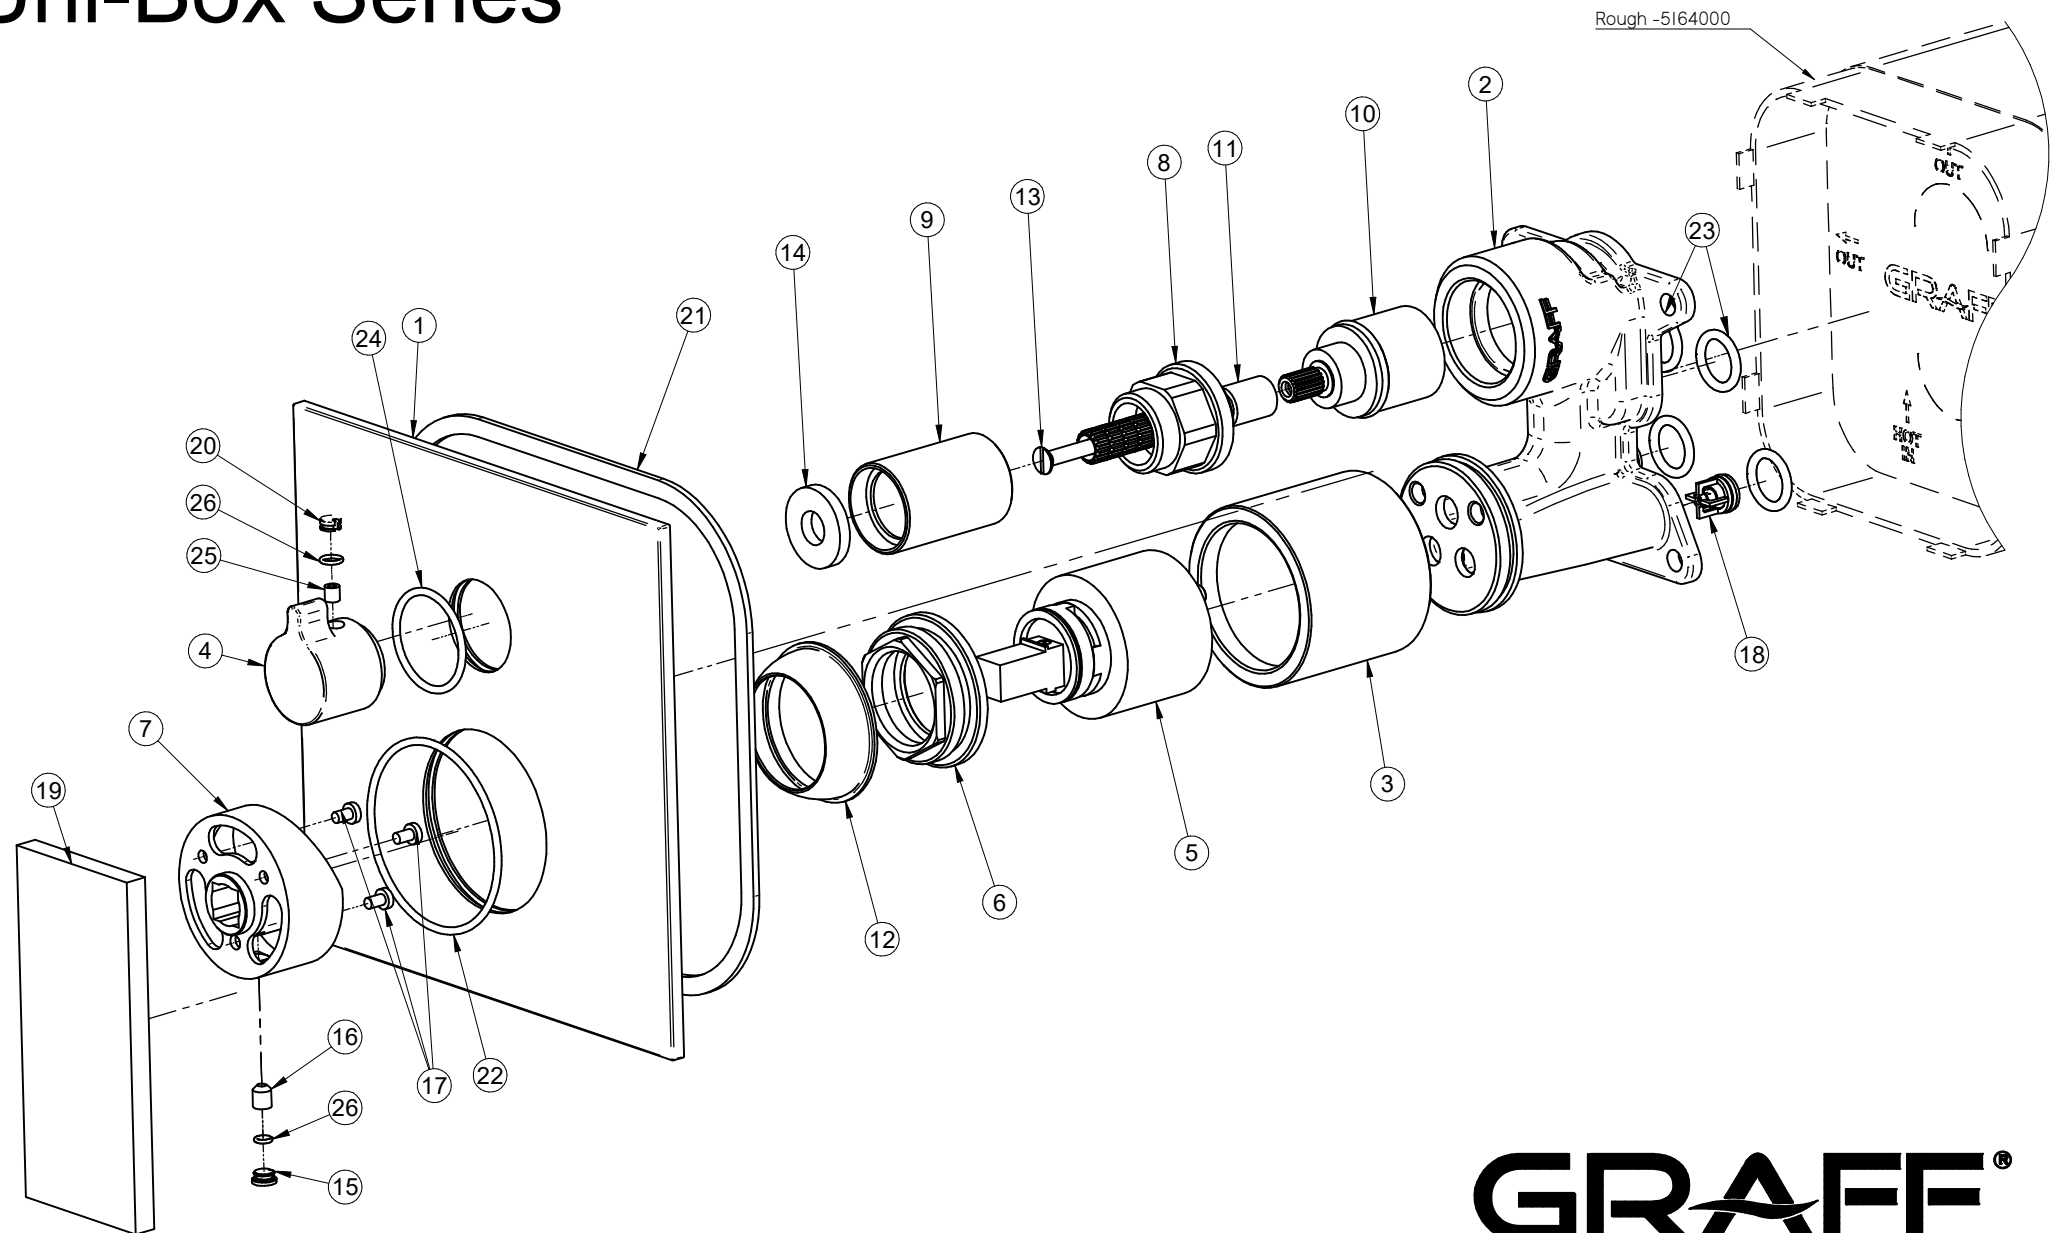

E-17070-LM31N-**-T

Uni-Box Series

GRAFF®
Art of Bath