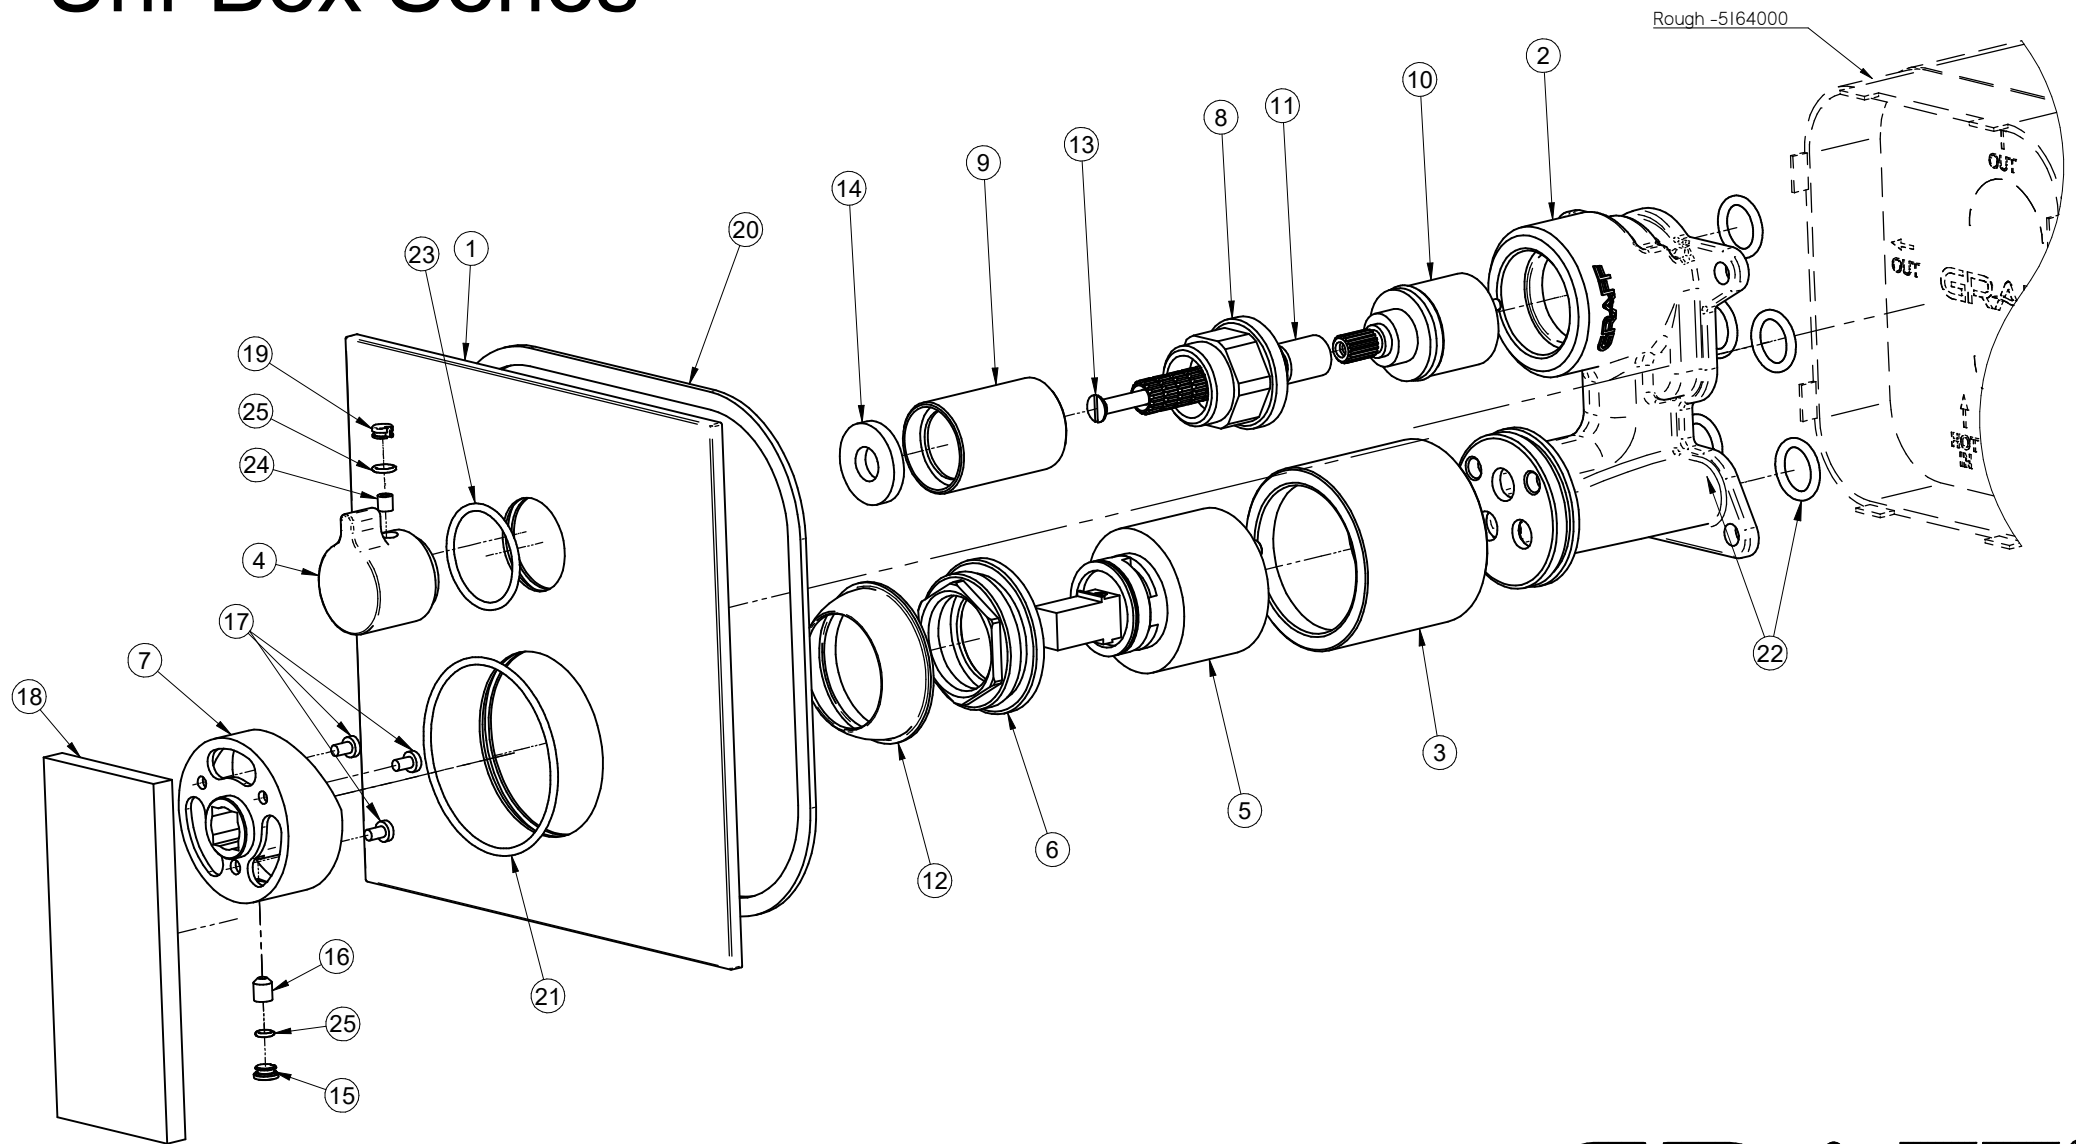

E-17071-LM31N-**-T

Uni-Box Series

GRAFF[®]
Art of Bath