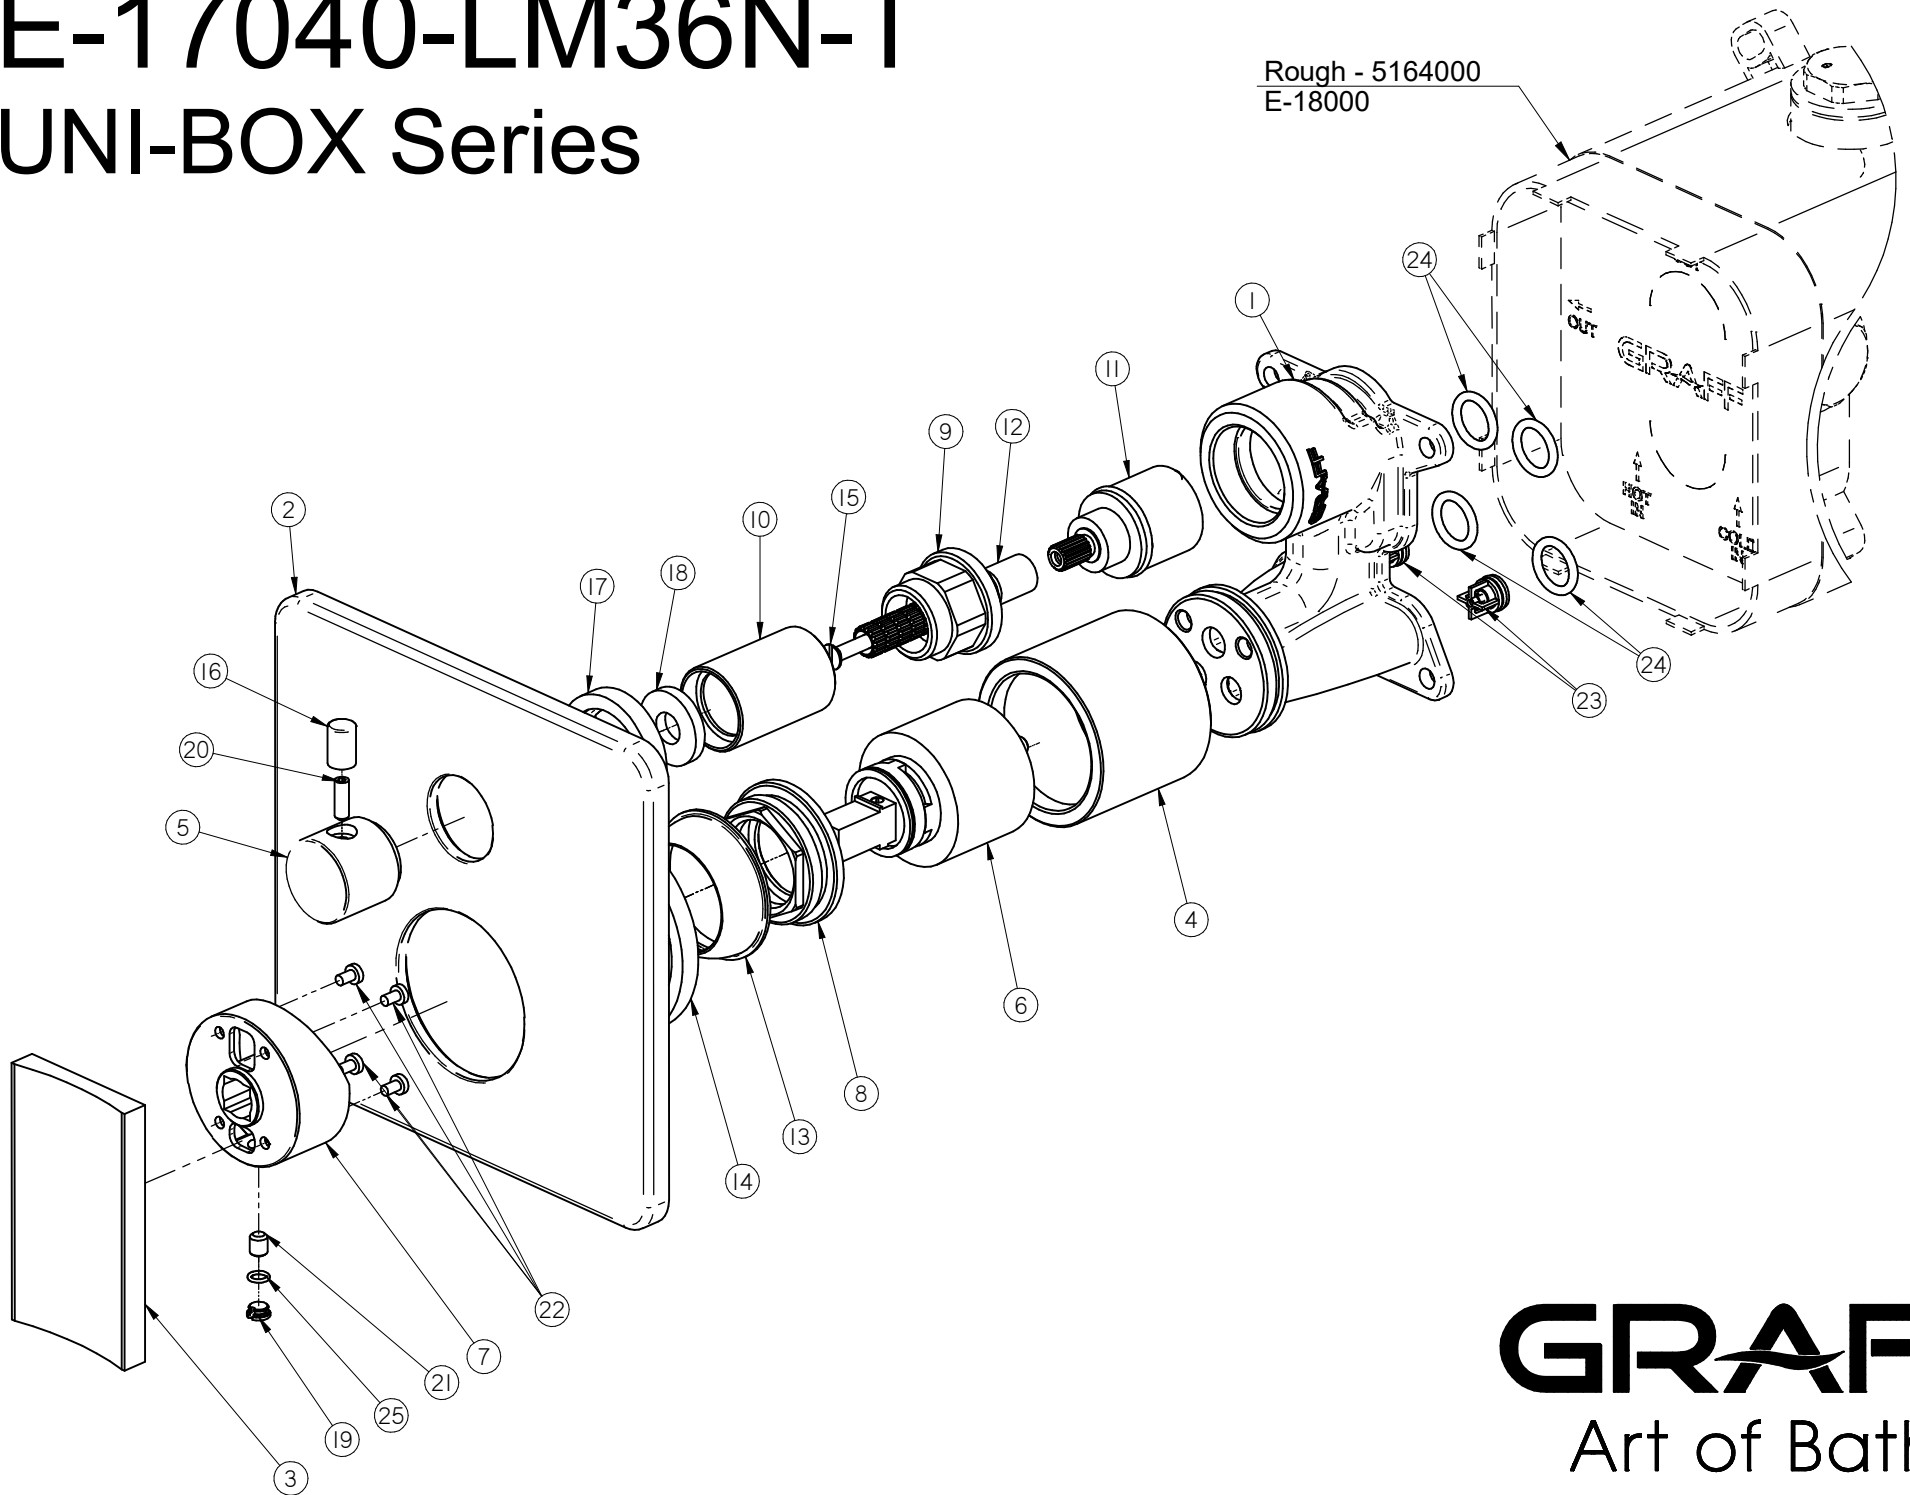

E-17040-LM36N-T

UNI-BOX Series

GRAFF[®]
Art of Bath