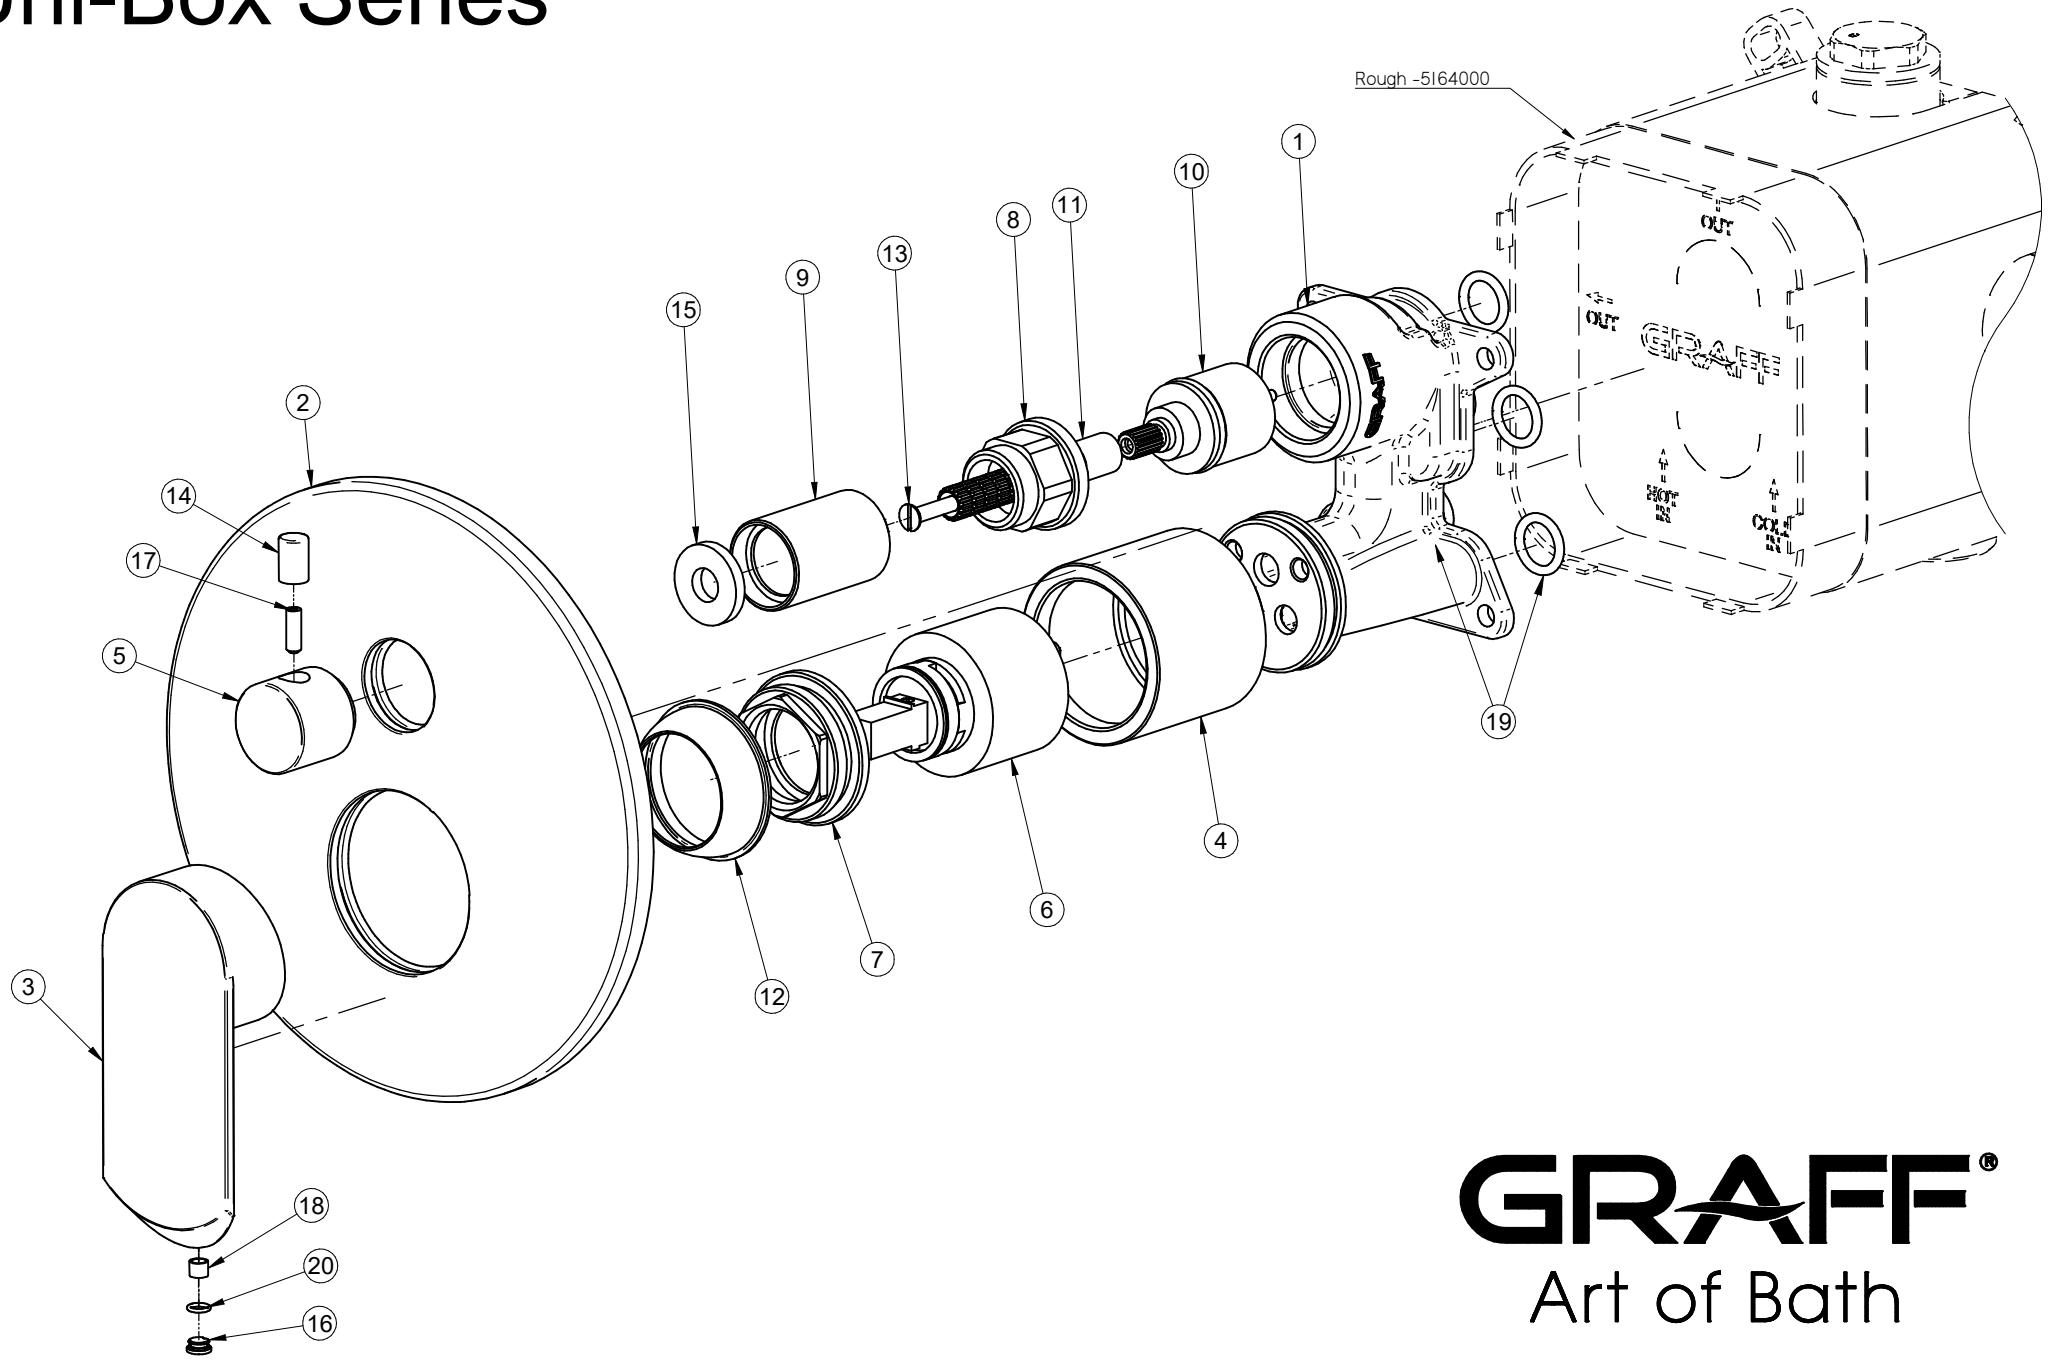

E-17031-LM45N-T

Uni-Box Series

GRAFF®
Art of Bath