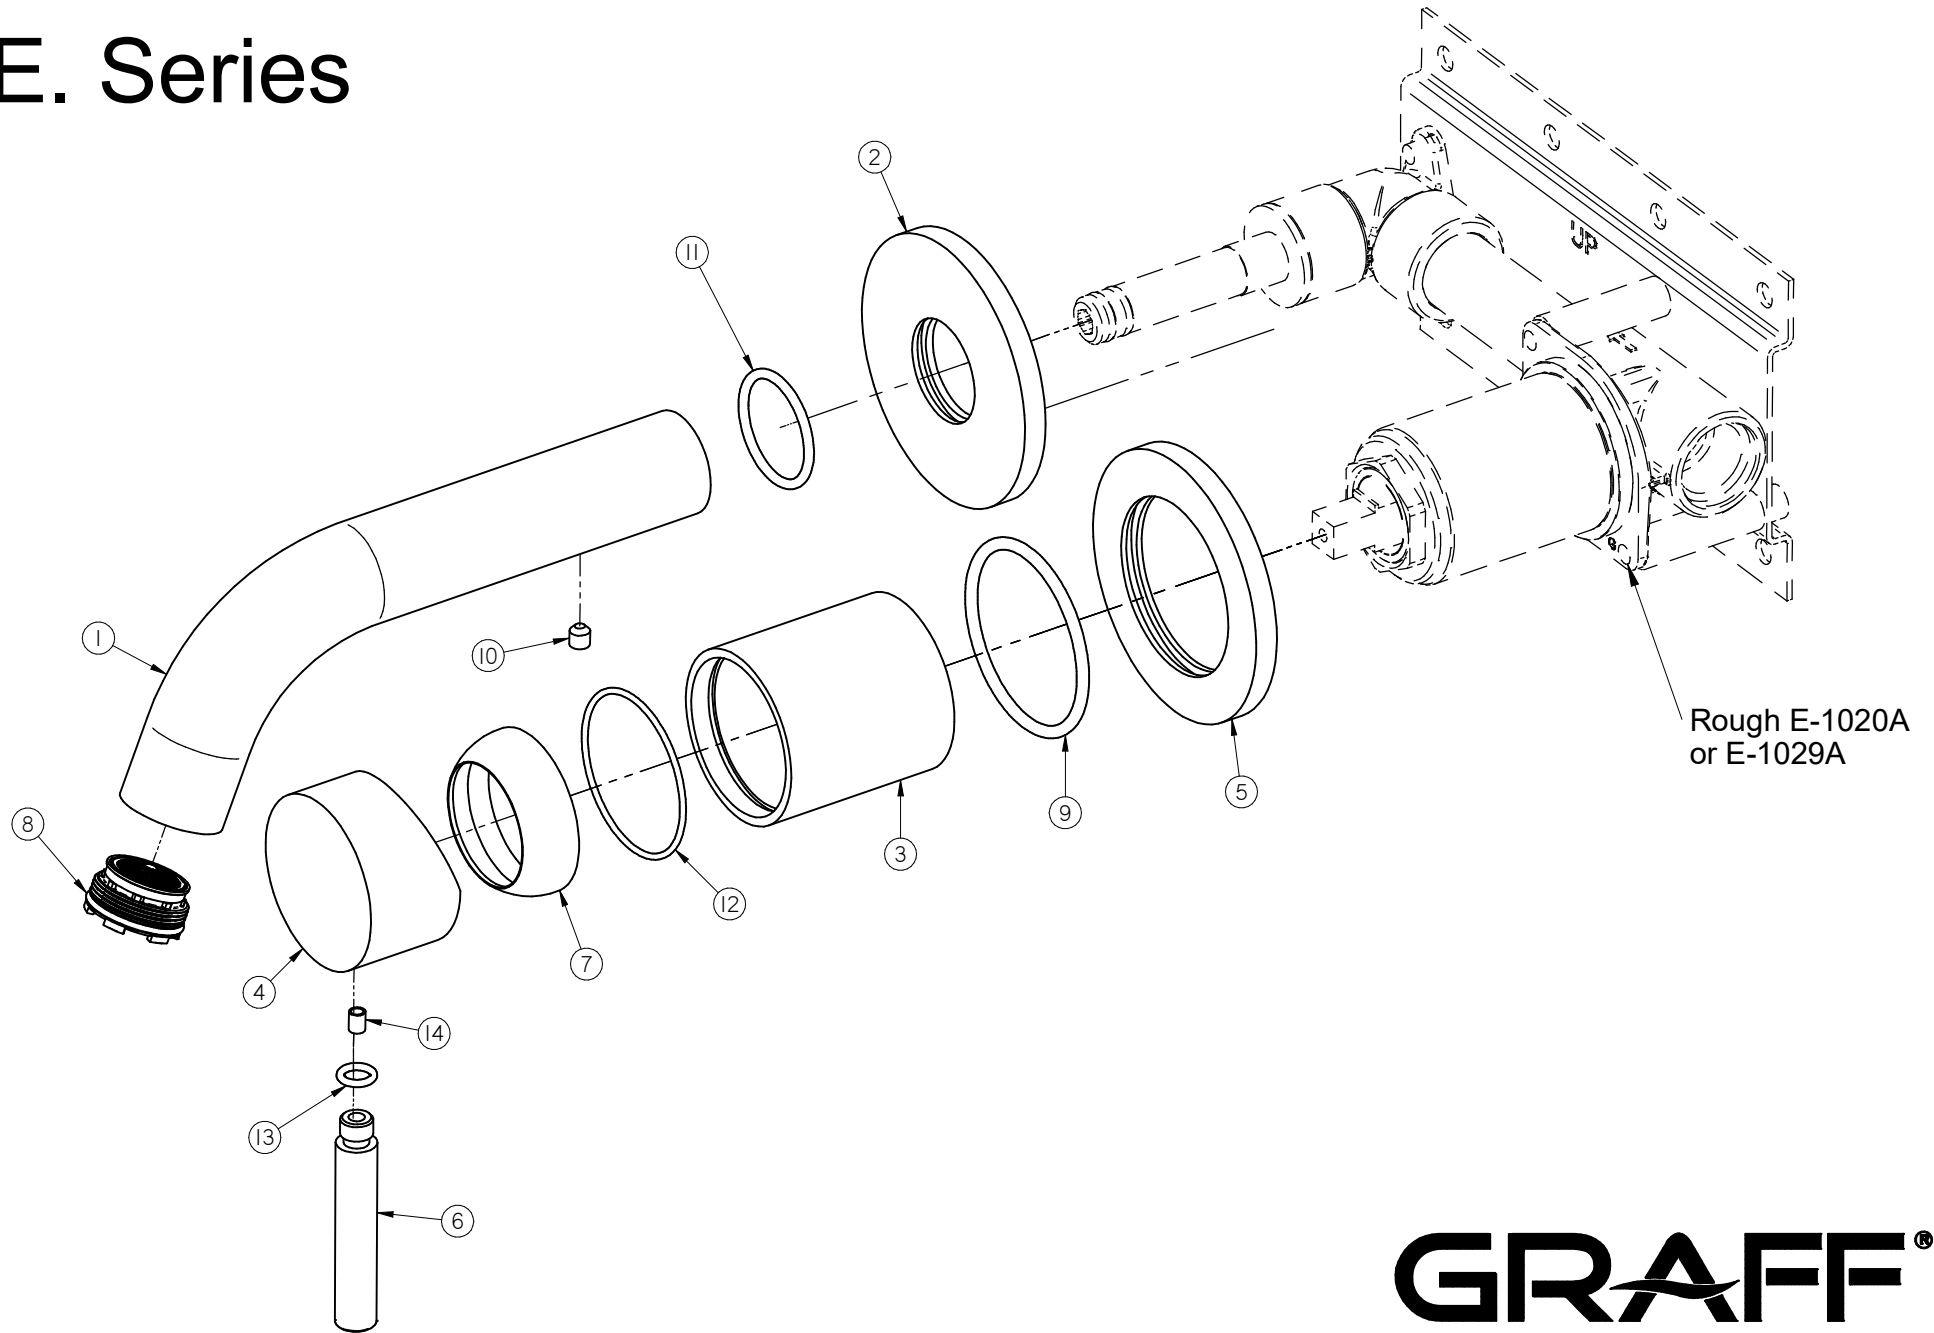

E-6137-LM41W-T

M.E. Series

GRAFF[®]
Art of Bath