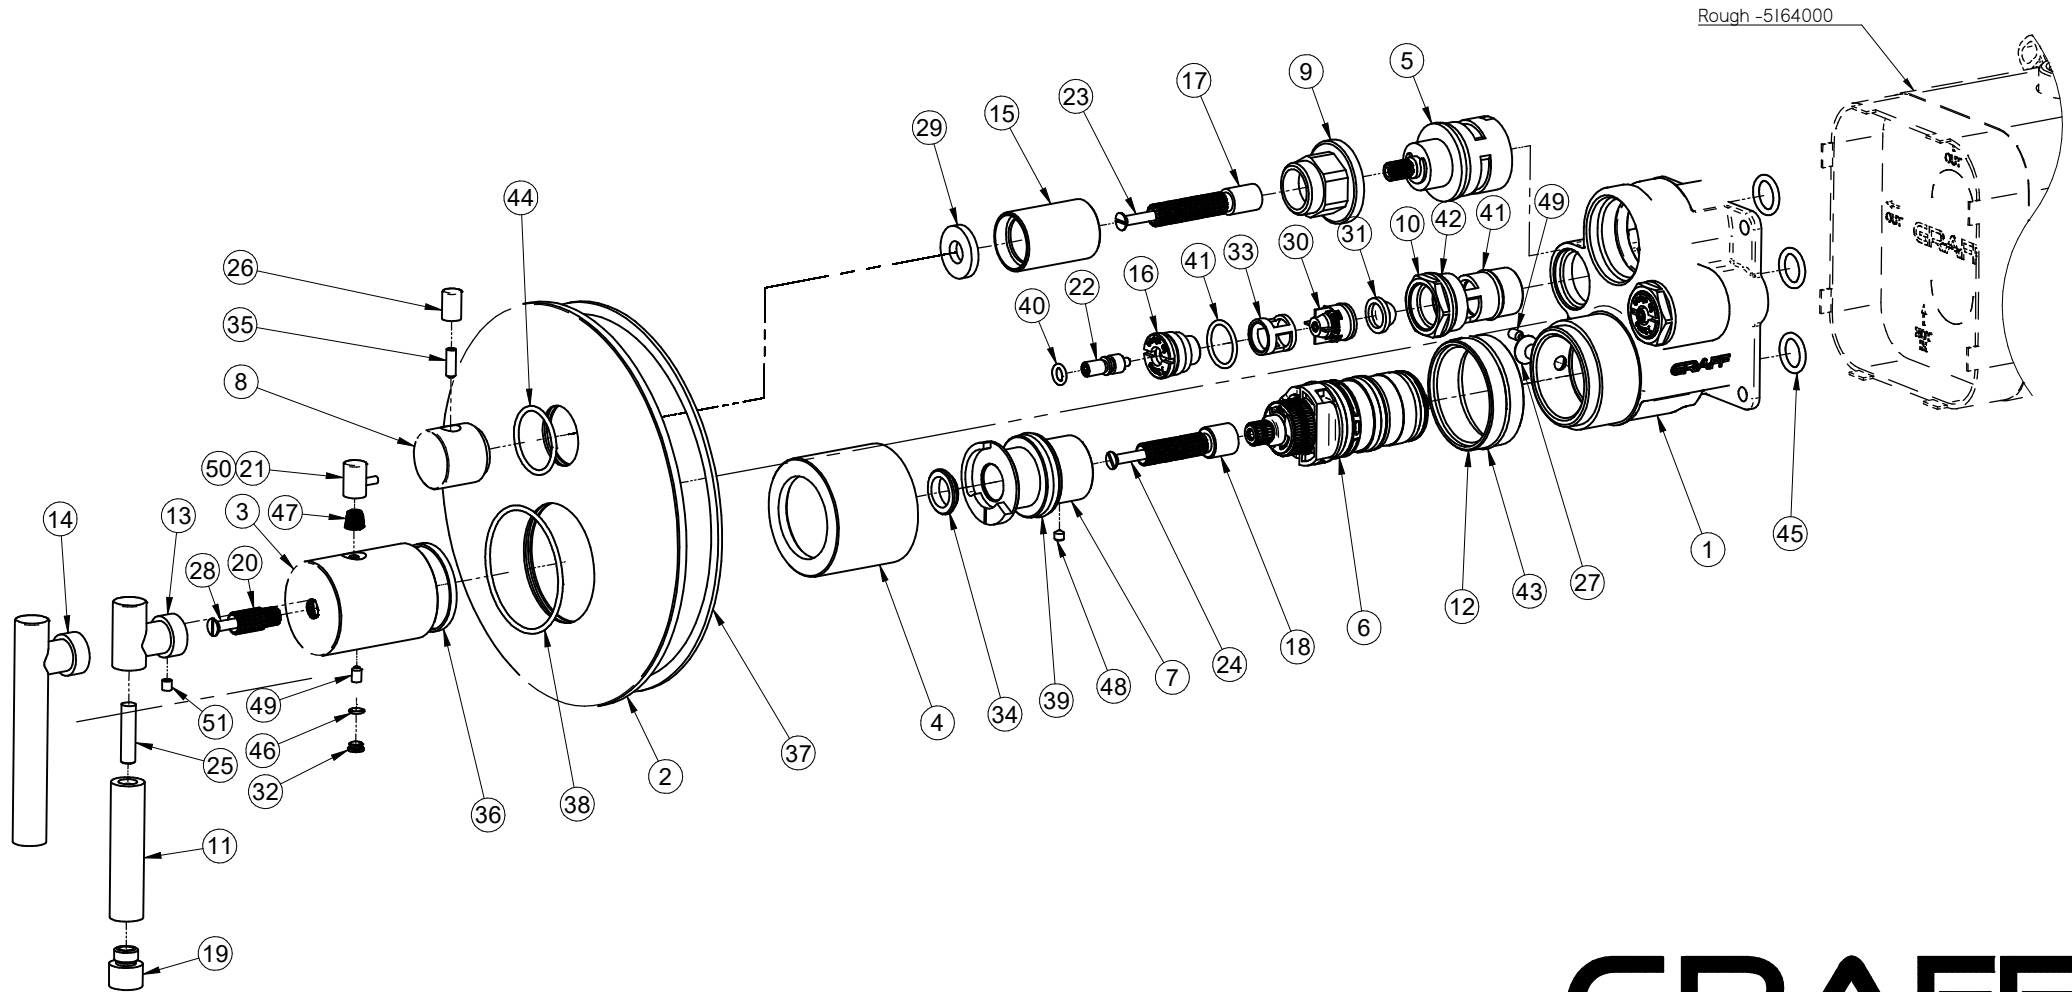

# E-18037-LM62E-T

## Uni-Box Series

**GRAFF**<sup>®</sup>  
Art of Bath