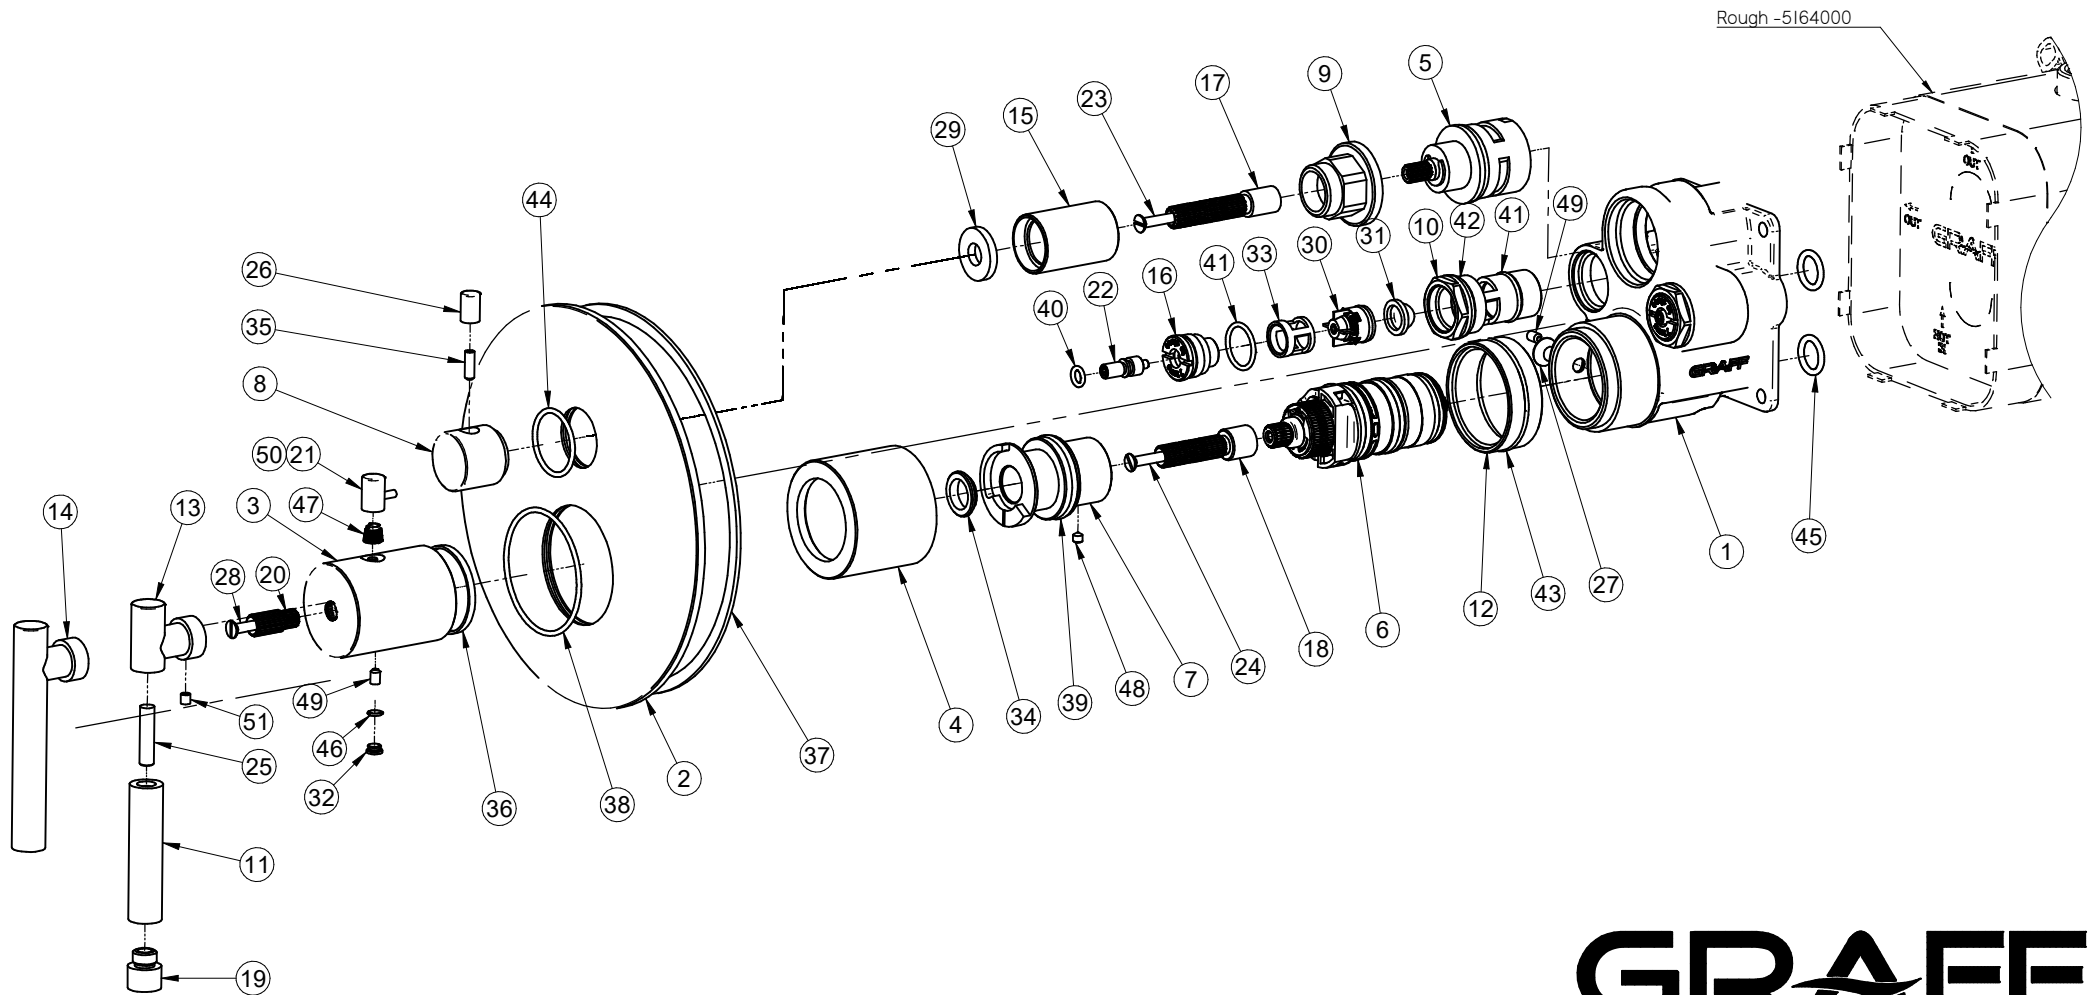

E-18036-LM62E-T

Uni-Box Series

GRAFF[®]
Art of Bath