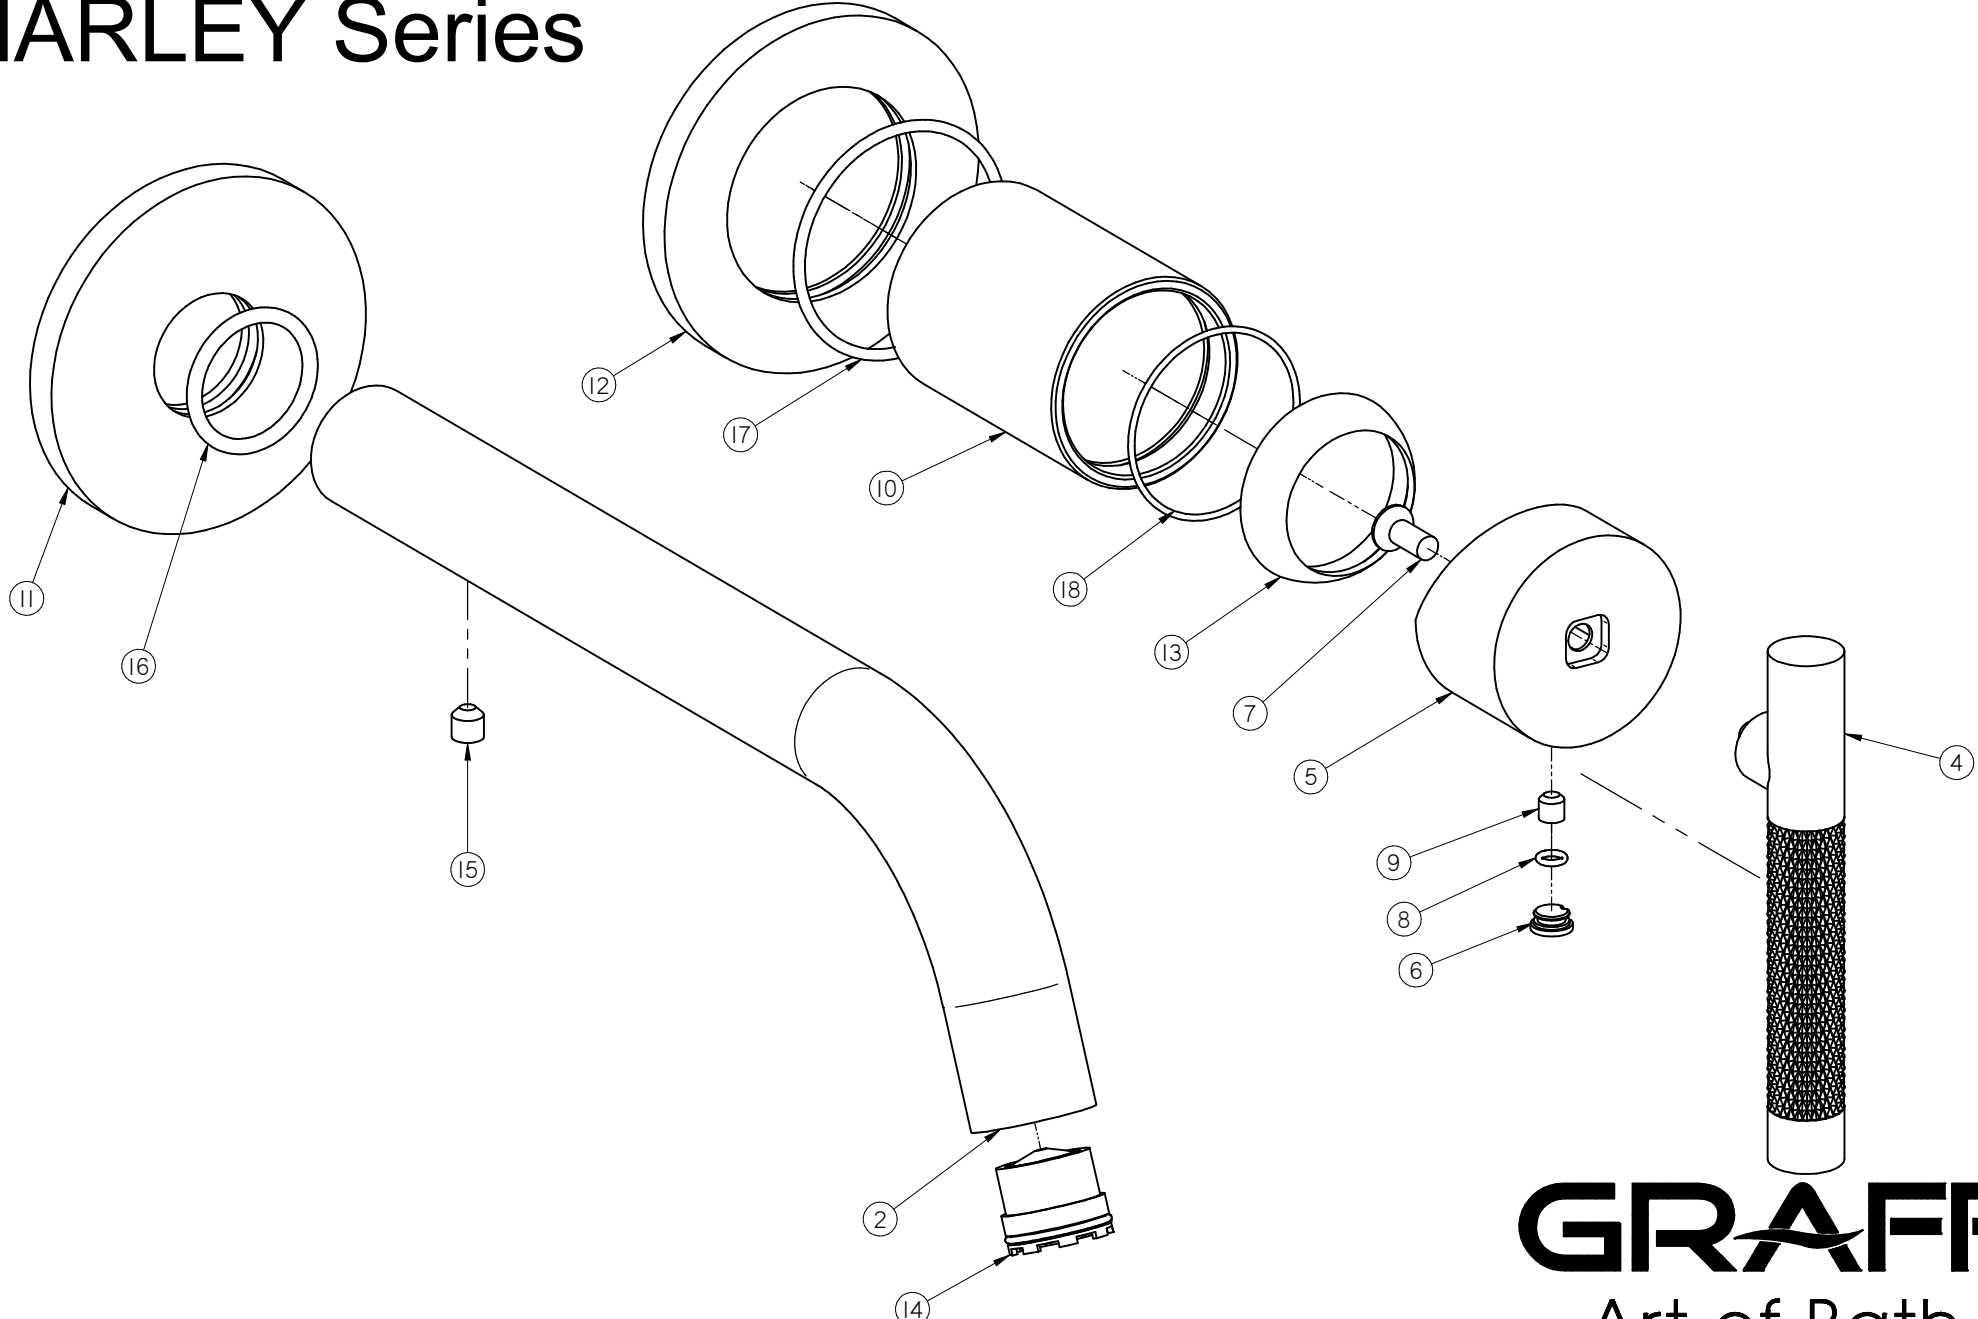

E-6143-LM57SW-T

HARLEY Series

GRAFF[®]
Art of Bath