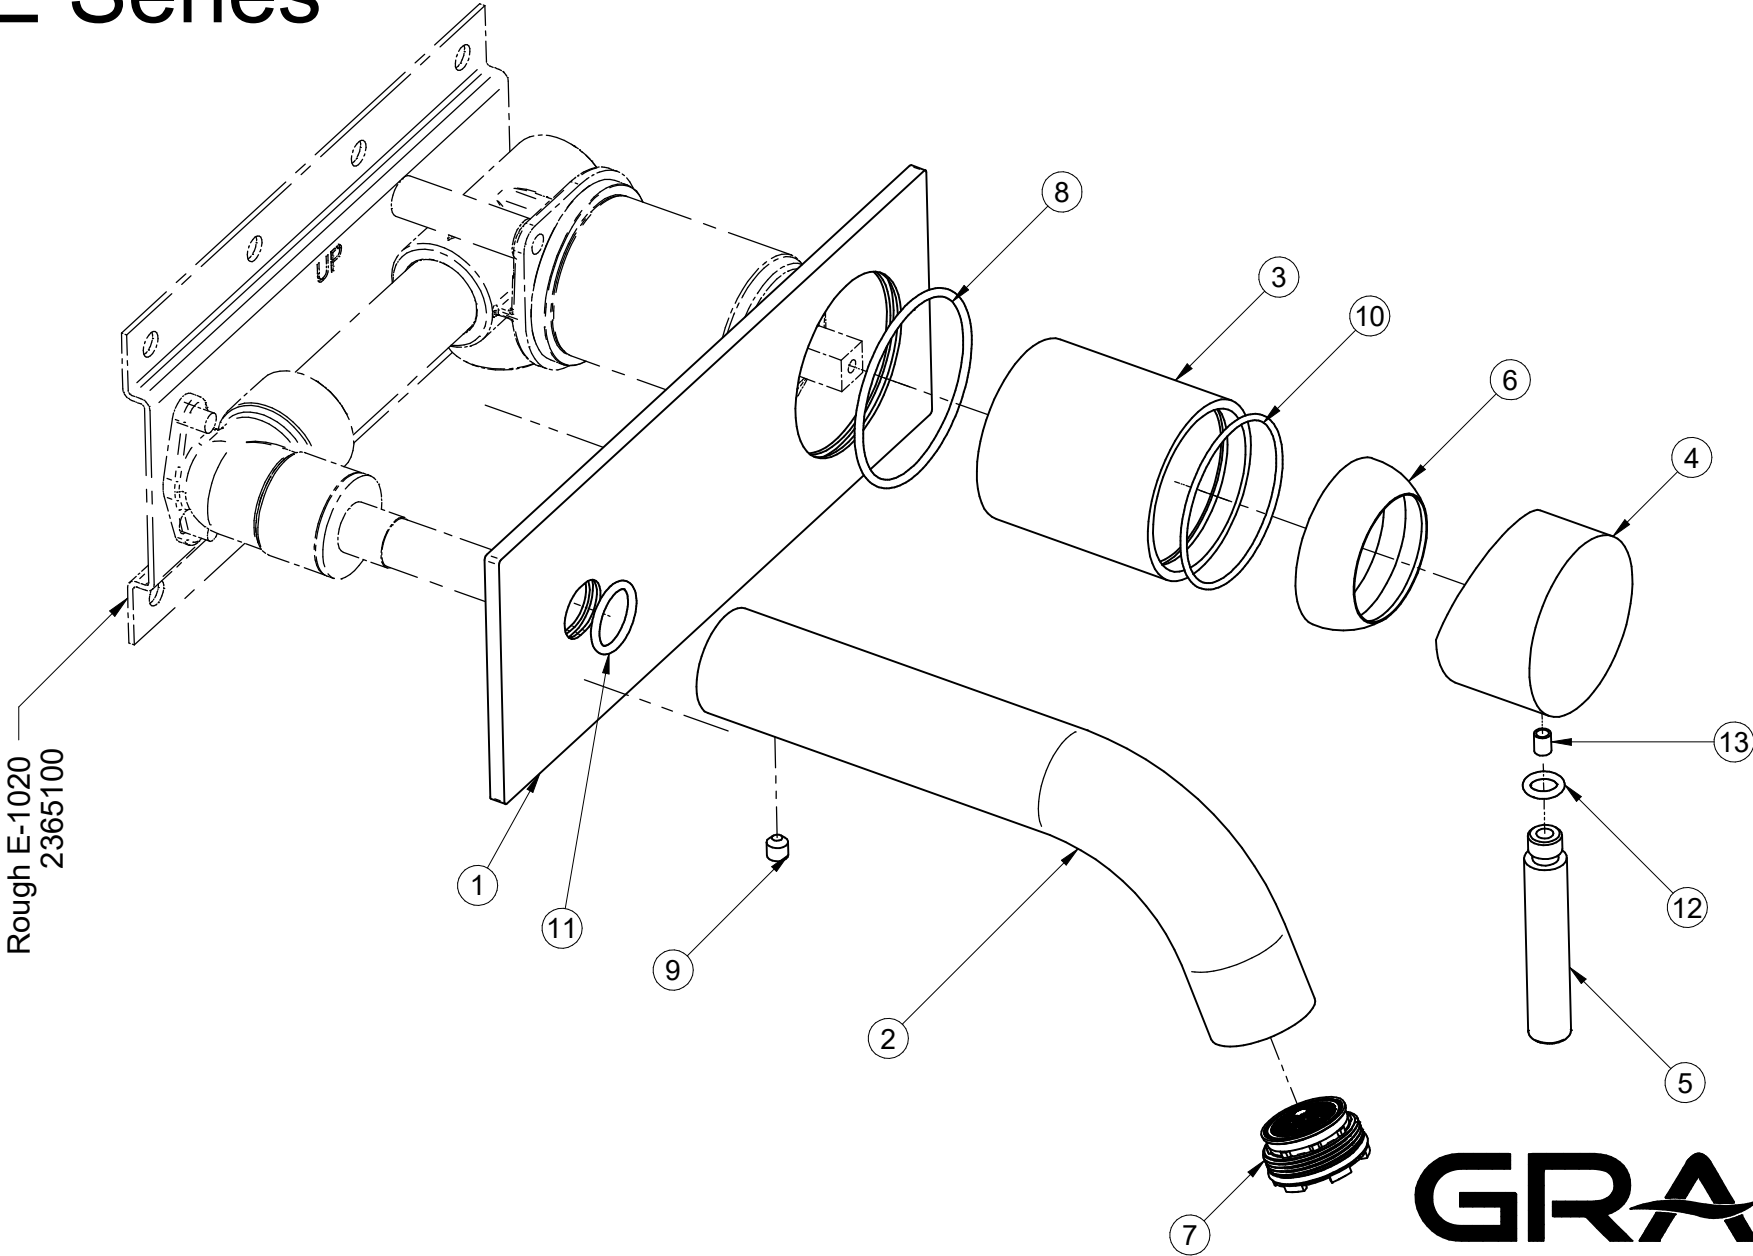

E-6142-LM41W-T

ME Series

GRAFF[®]
Art of Bath