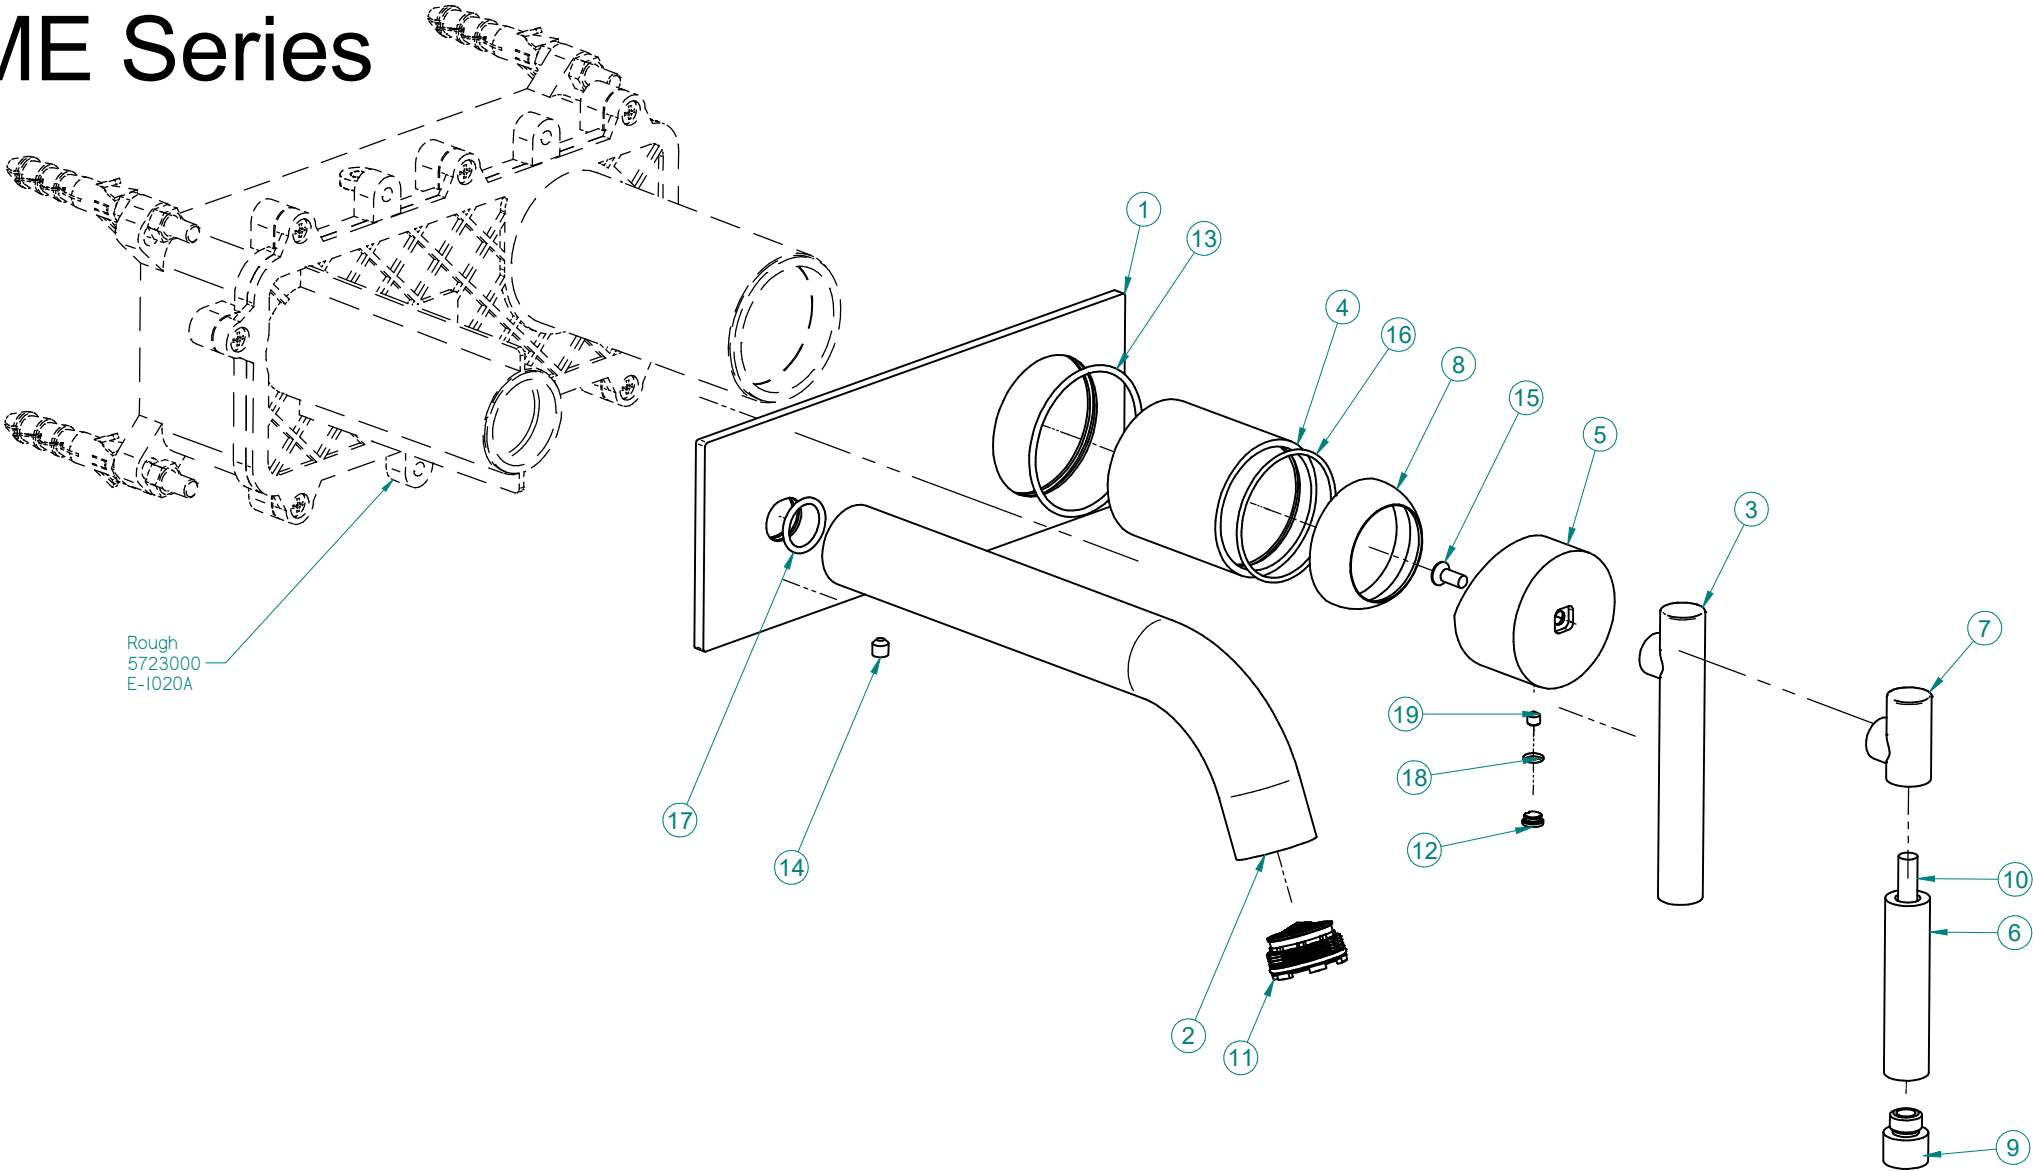

E-6140-LM62MW-**-T

ME Series

GRAFF[®]
Art of Bath