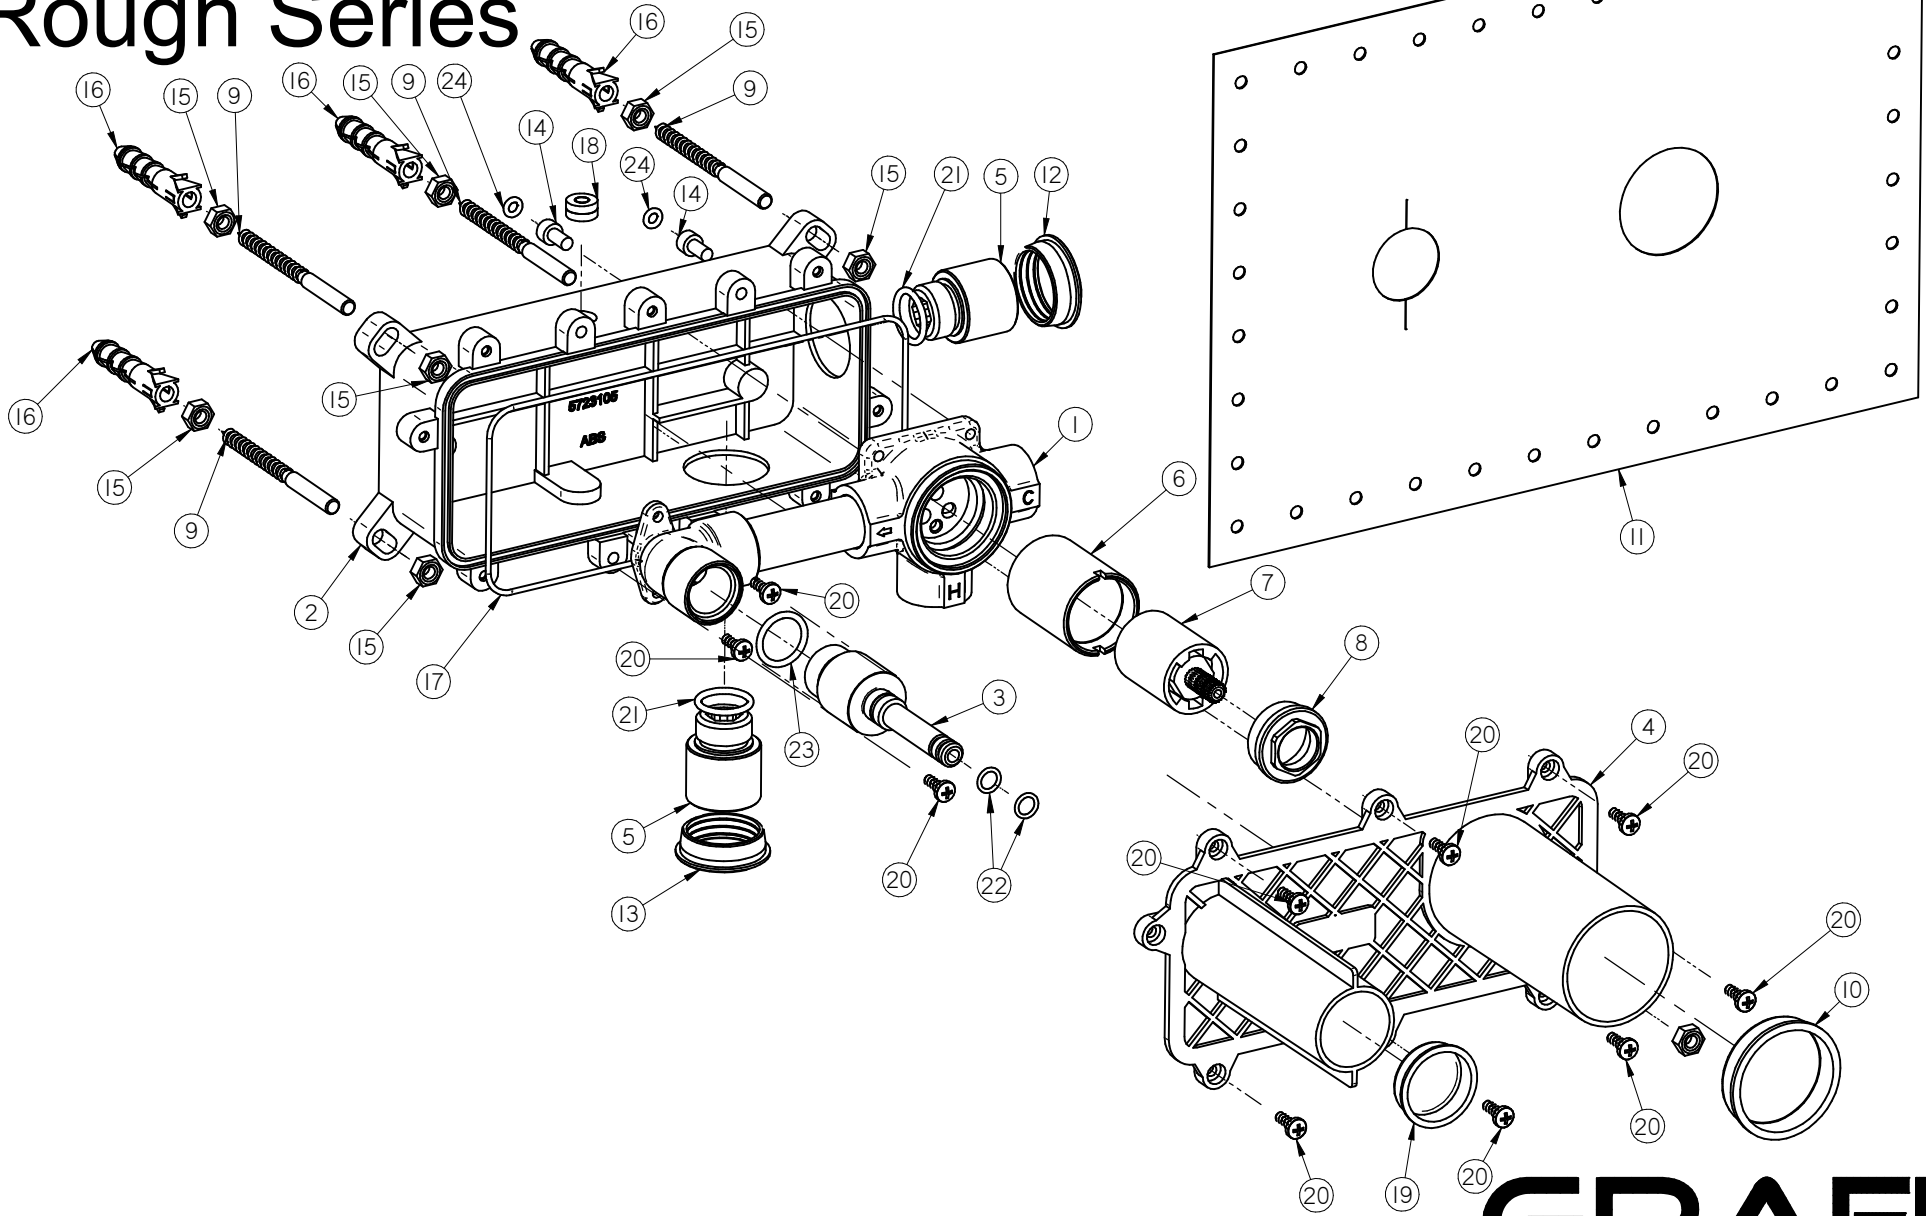

E-1026C

Rough Series

GRAFF[®]
Art of Bath