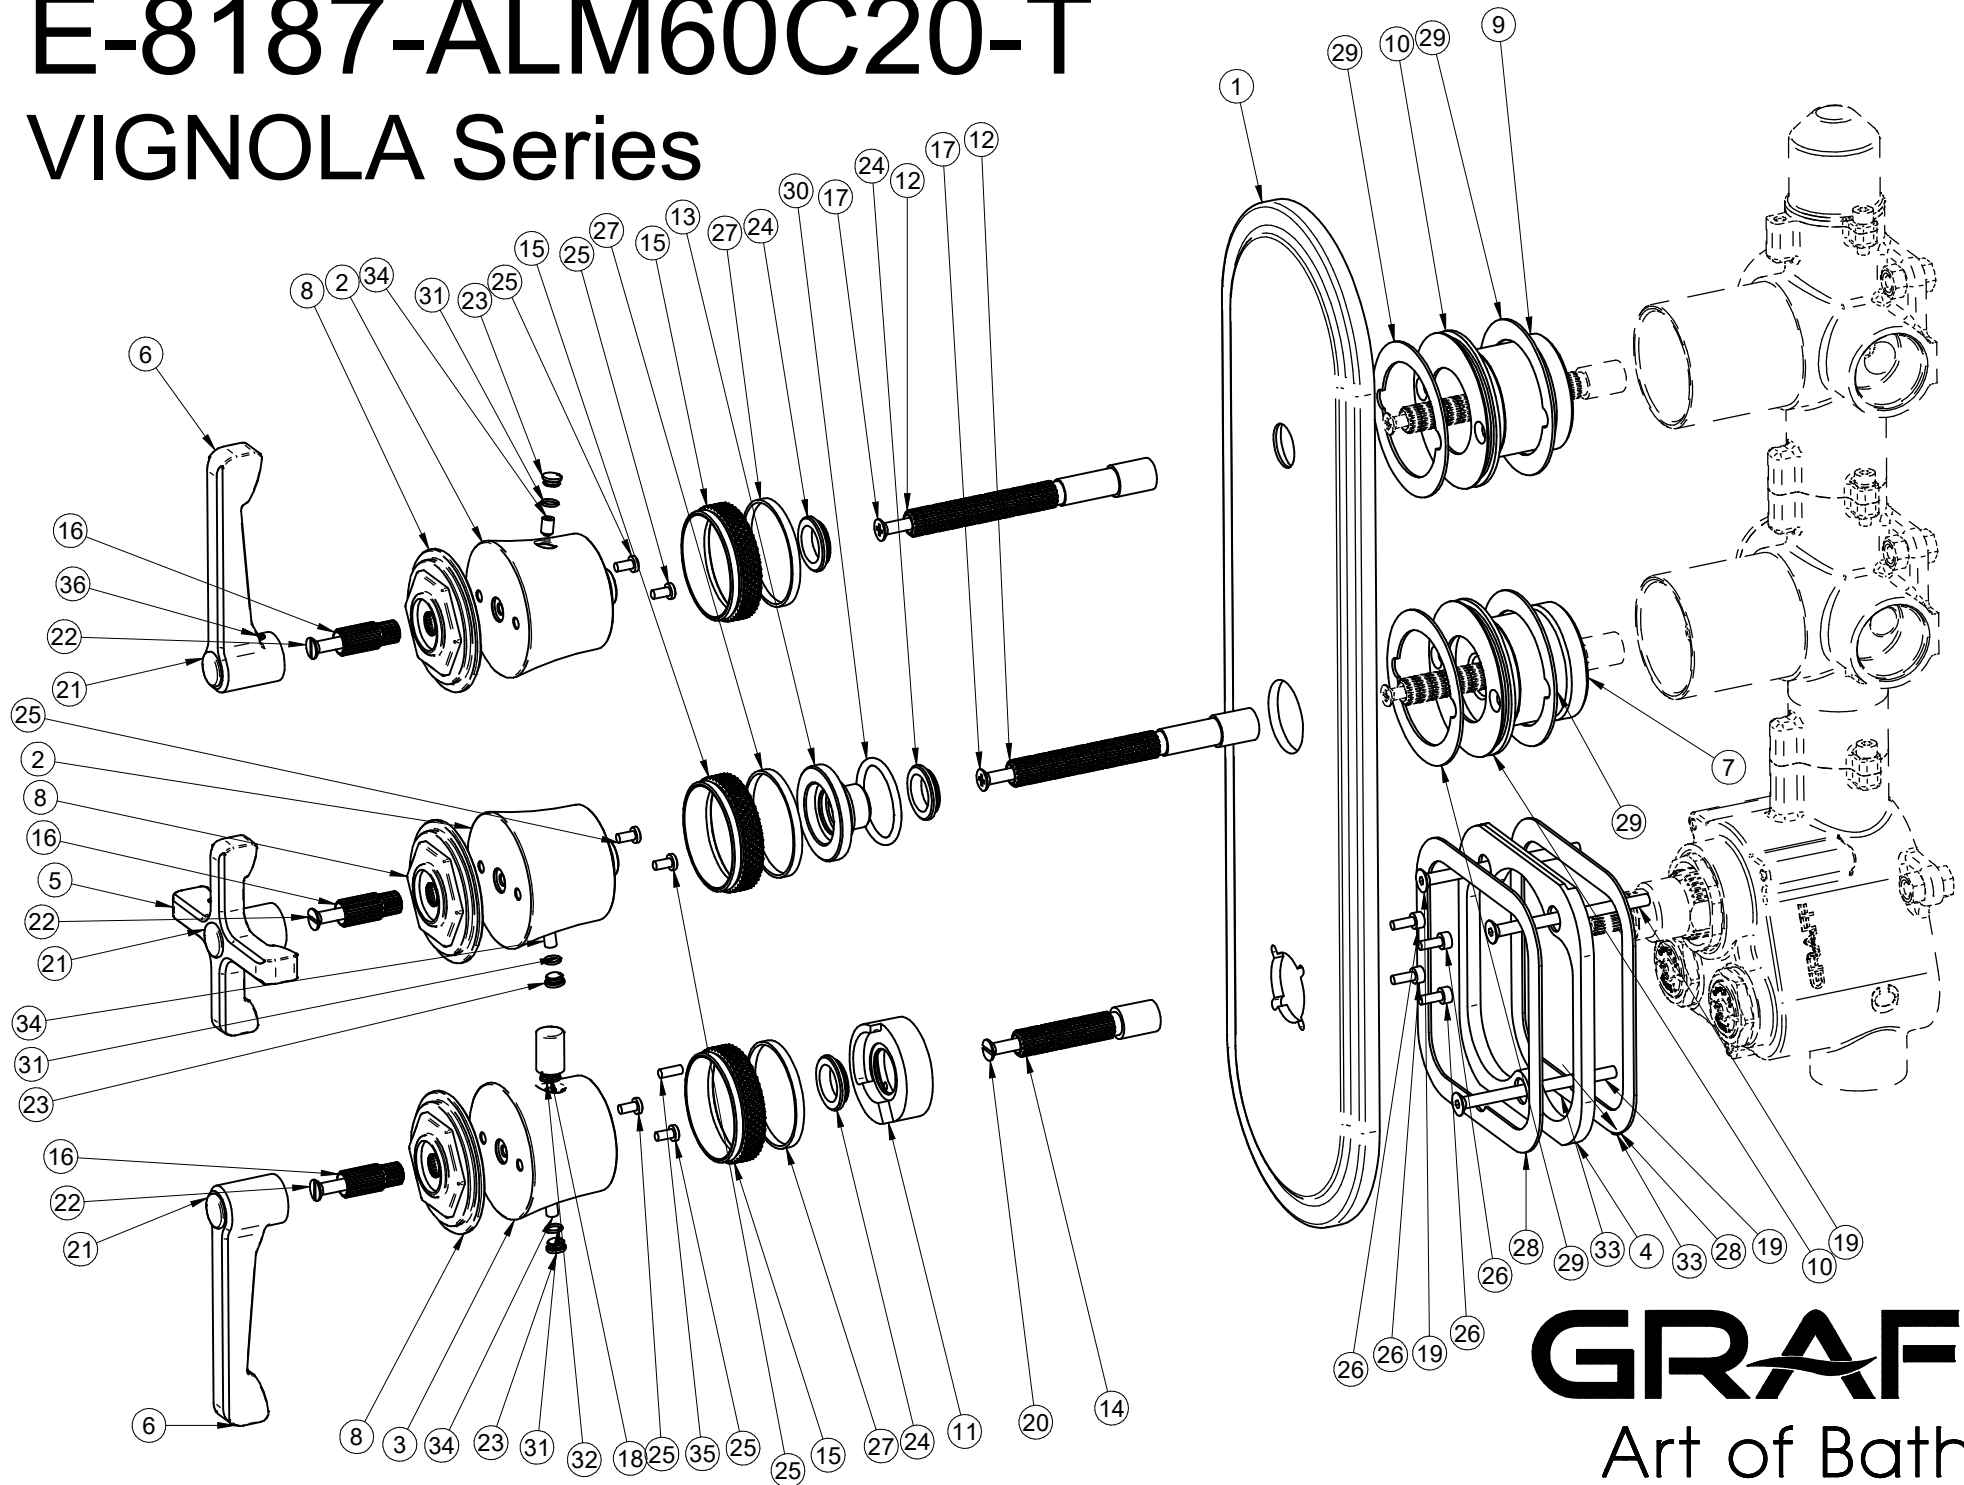

E-8187-ALM60C20-T

VIGNOLA Series

GRAFF®
Art of Bath