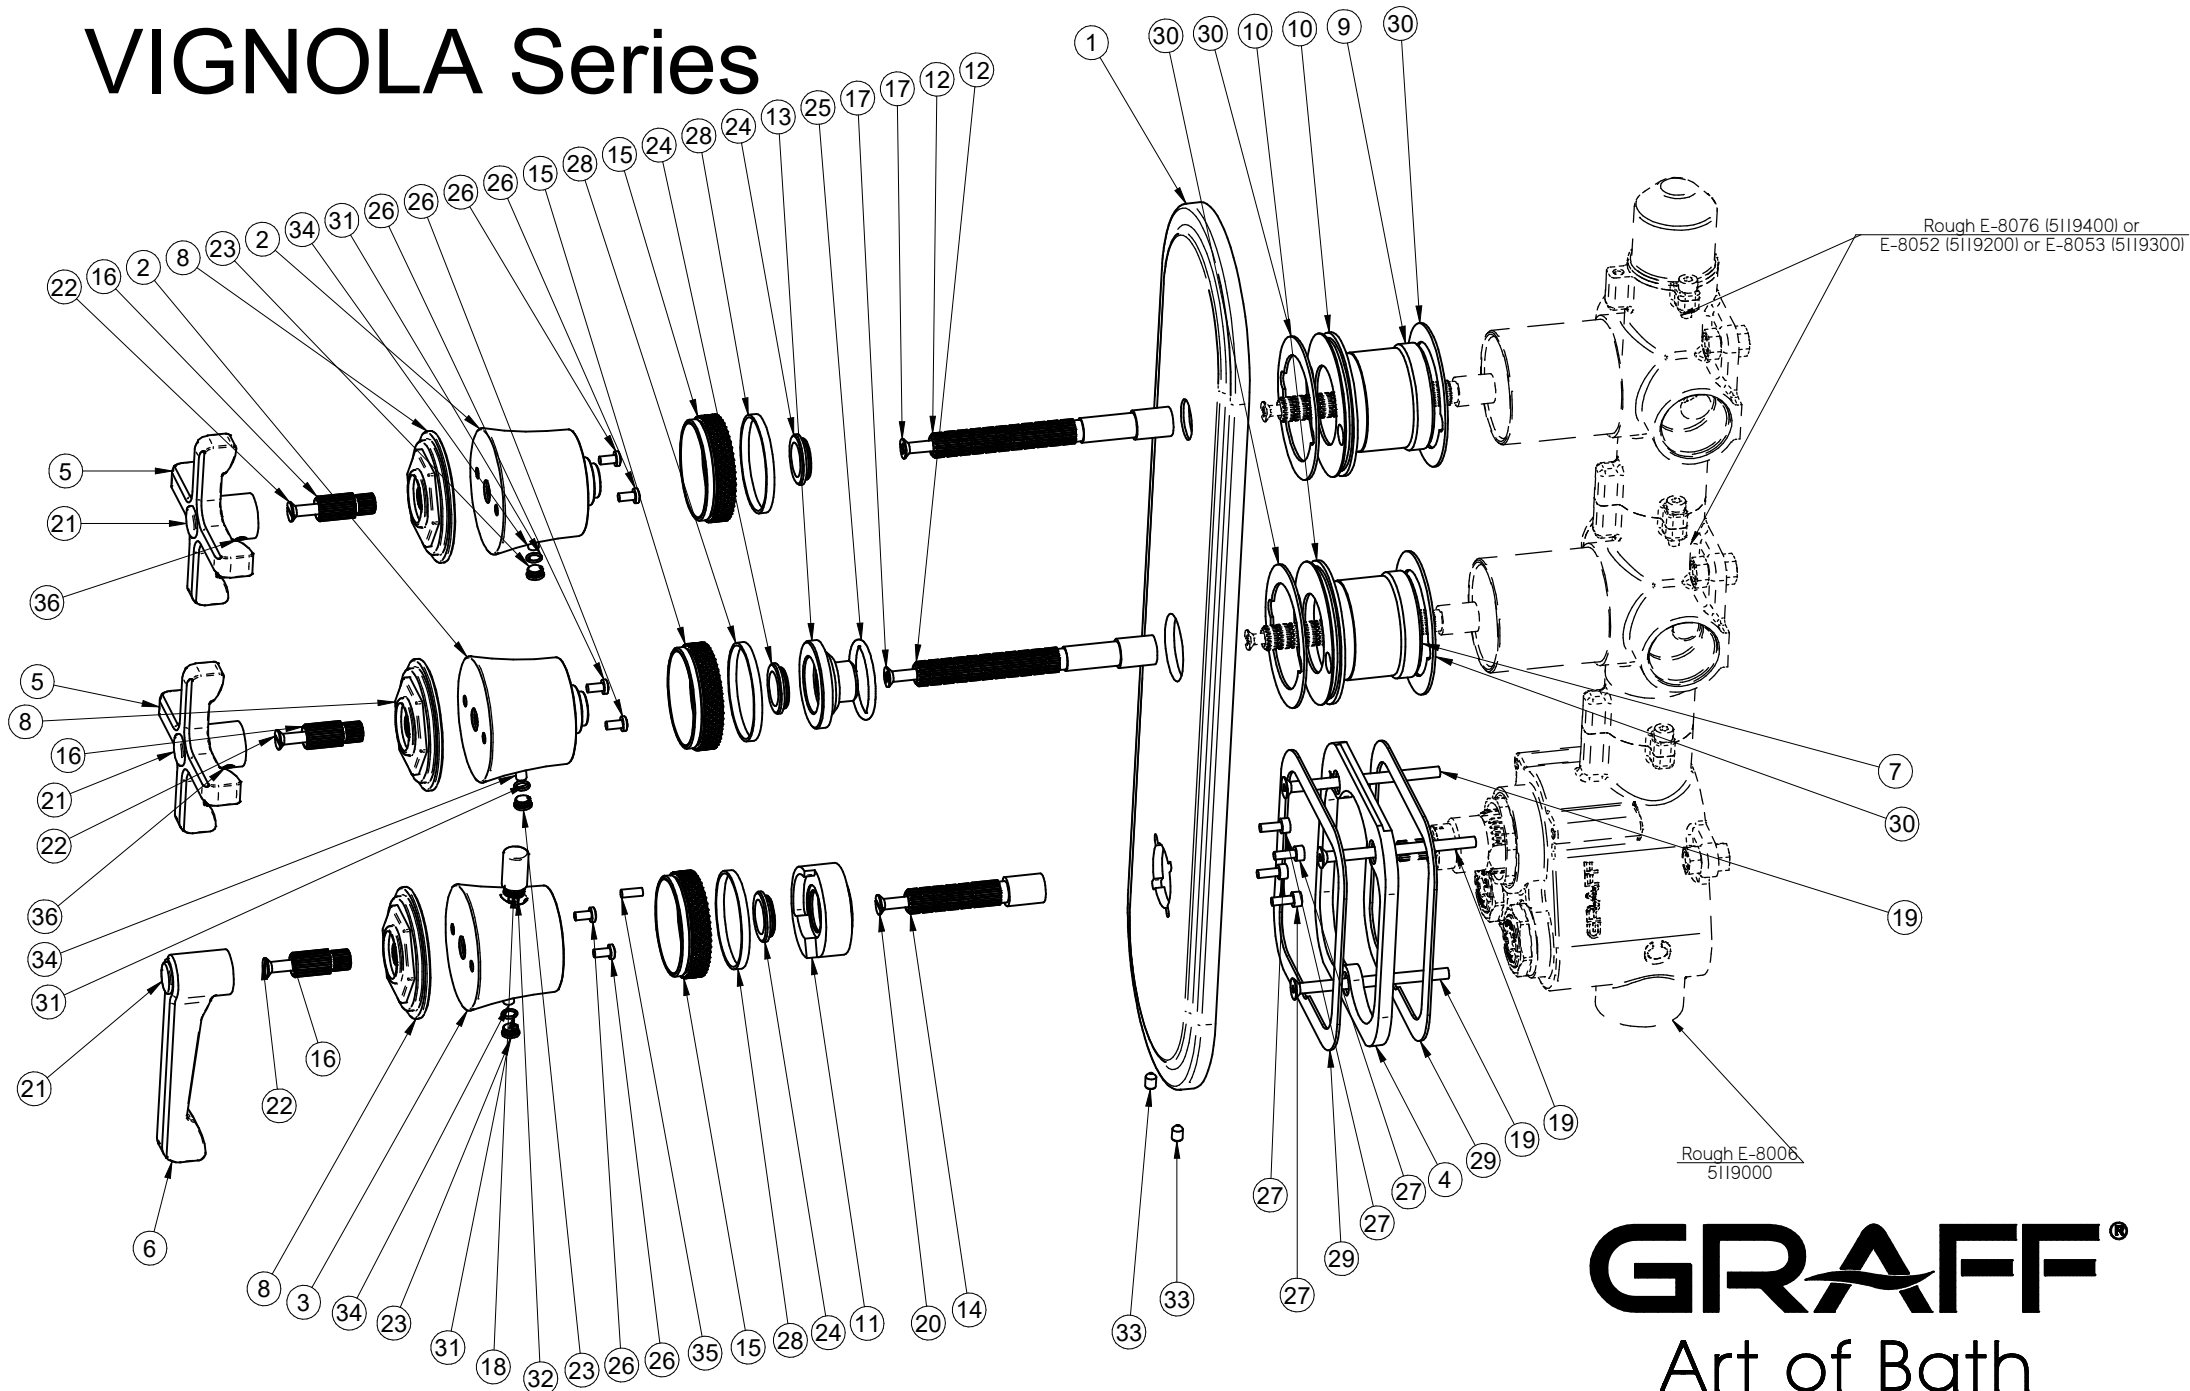

E-8187-LM60C20-T

VIGNOLA Series

GRAFF[®]
Art of Bath