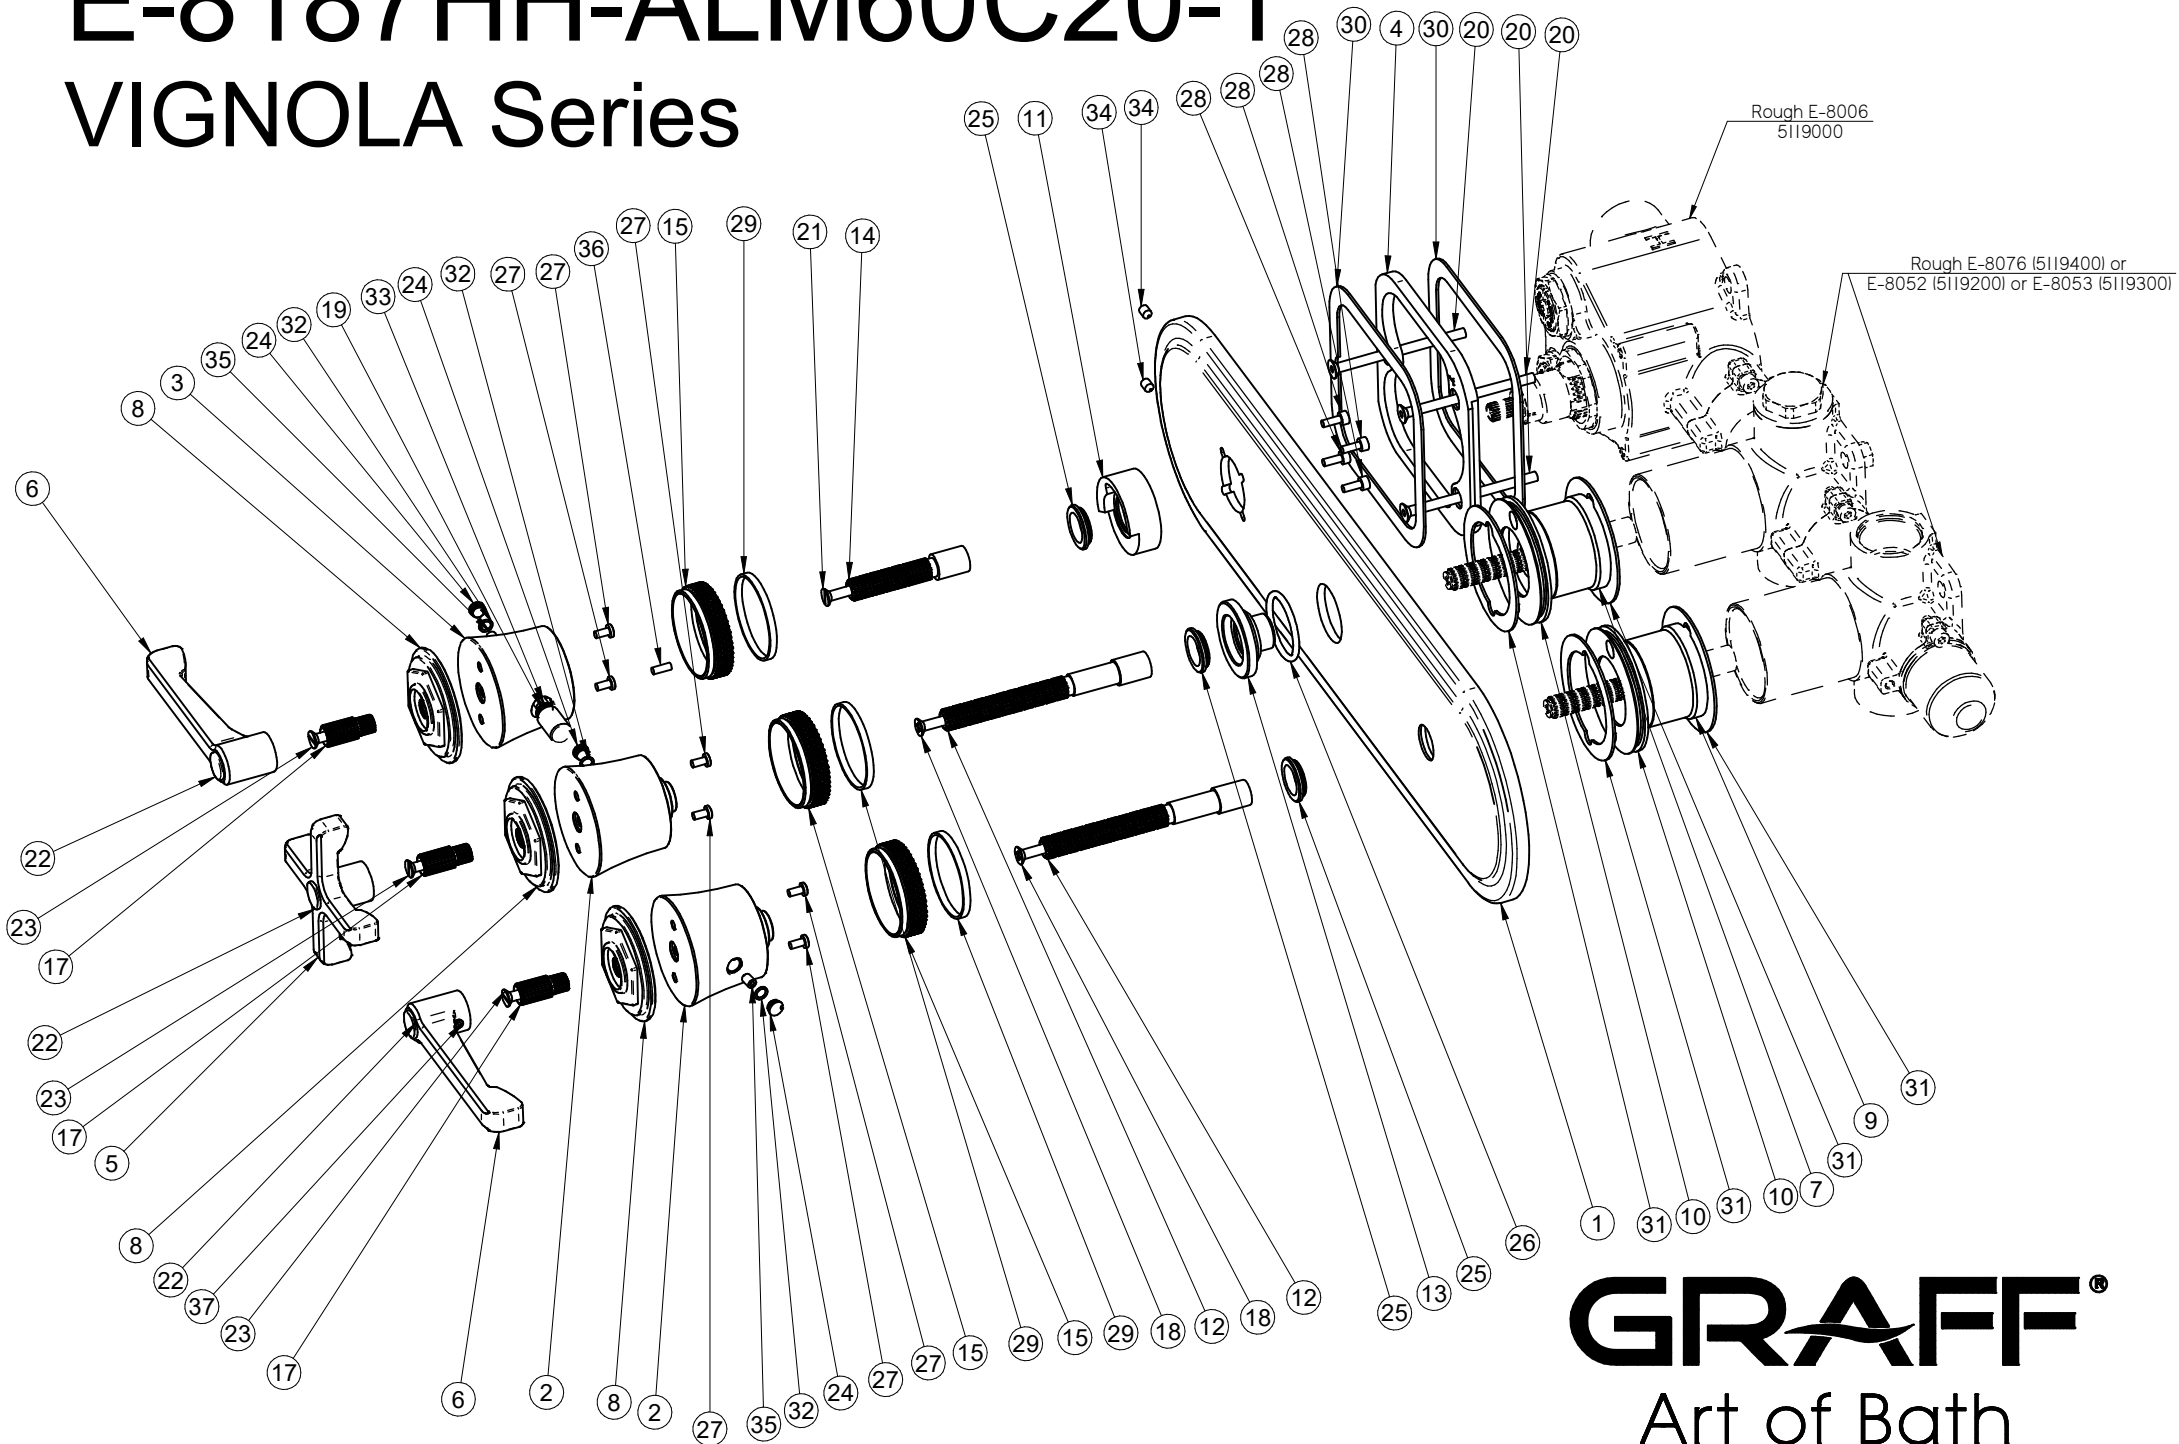

E-8187HH-ALM60C20-T

VIGNOLA Series

GRAFF[®]
Art of Bath