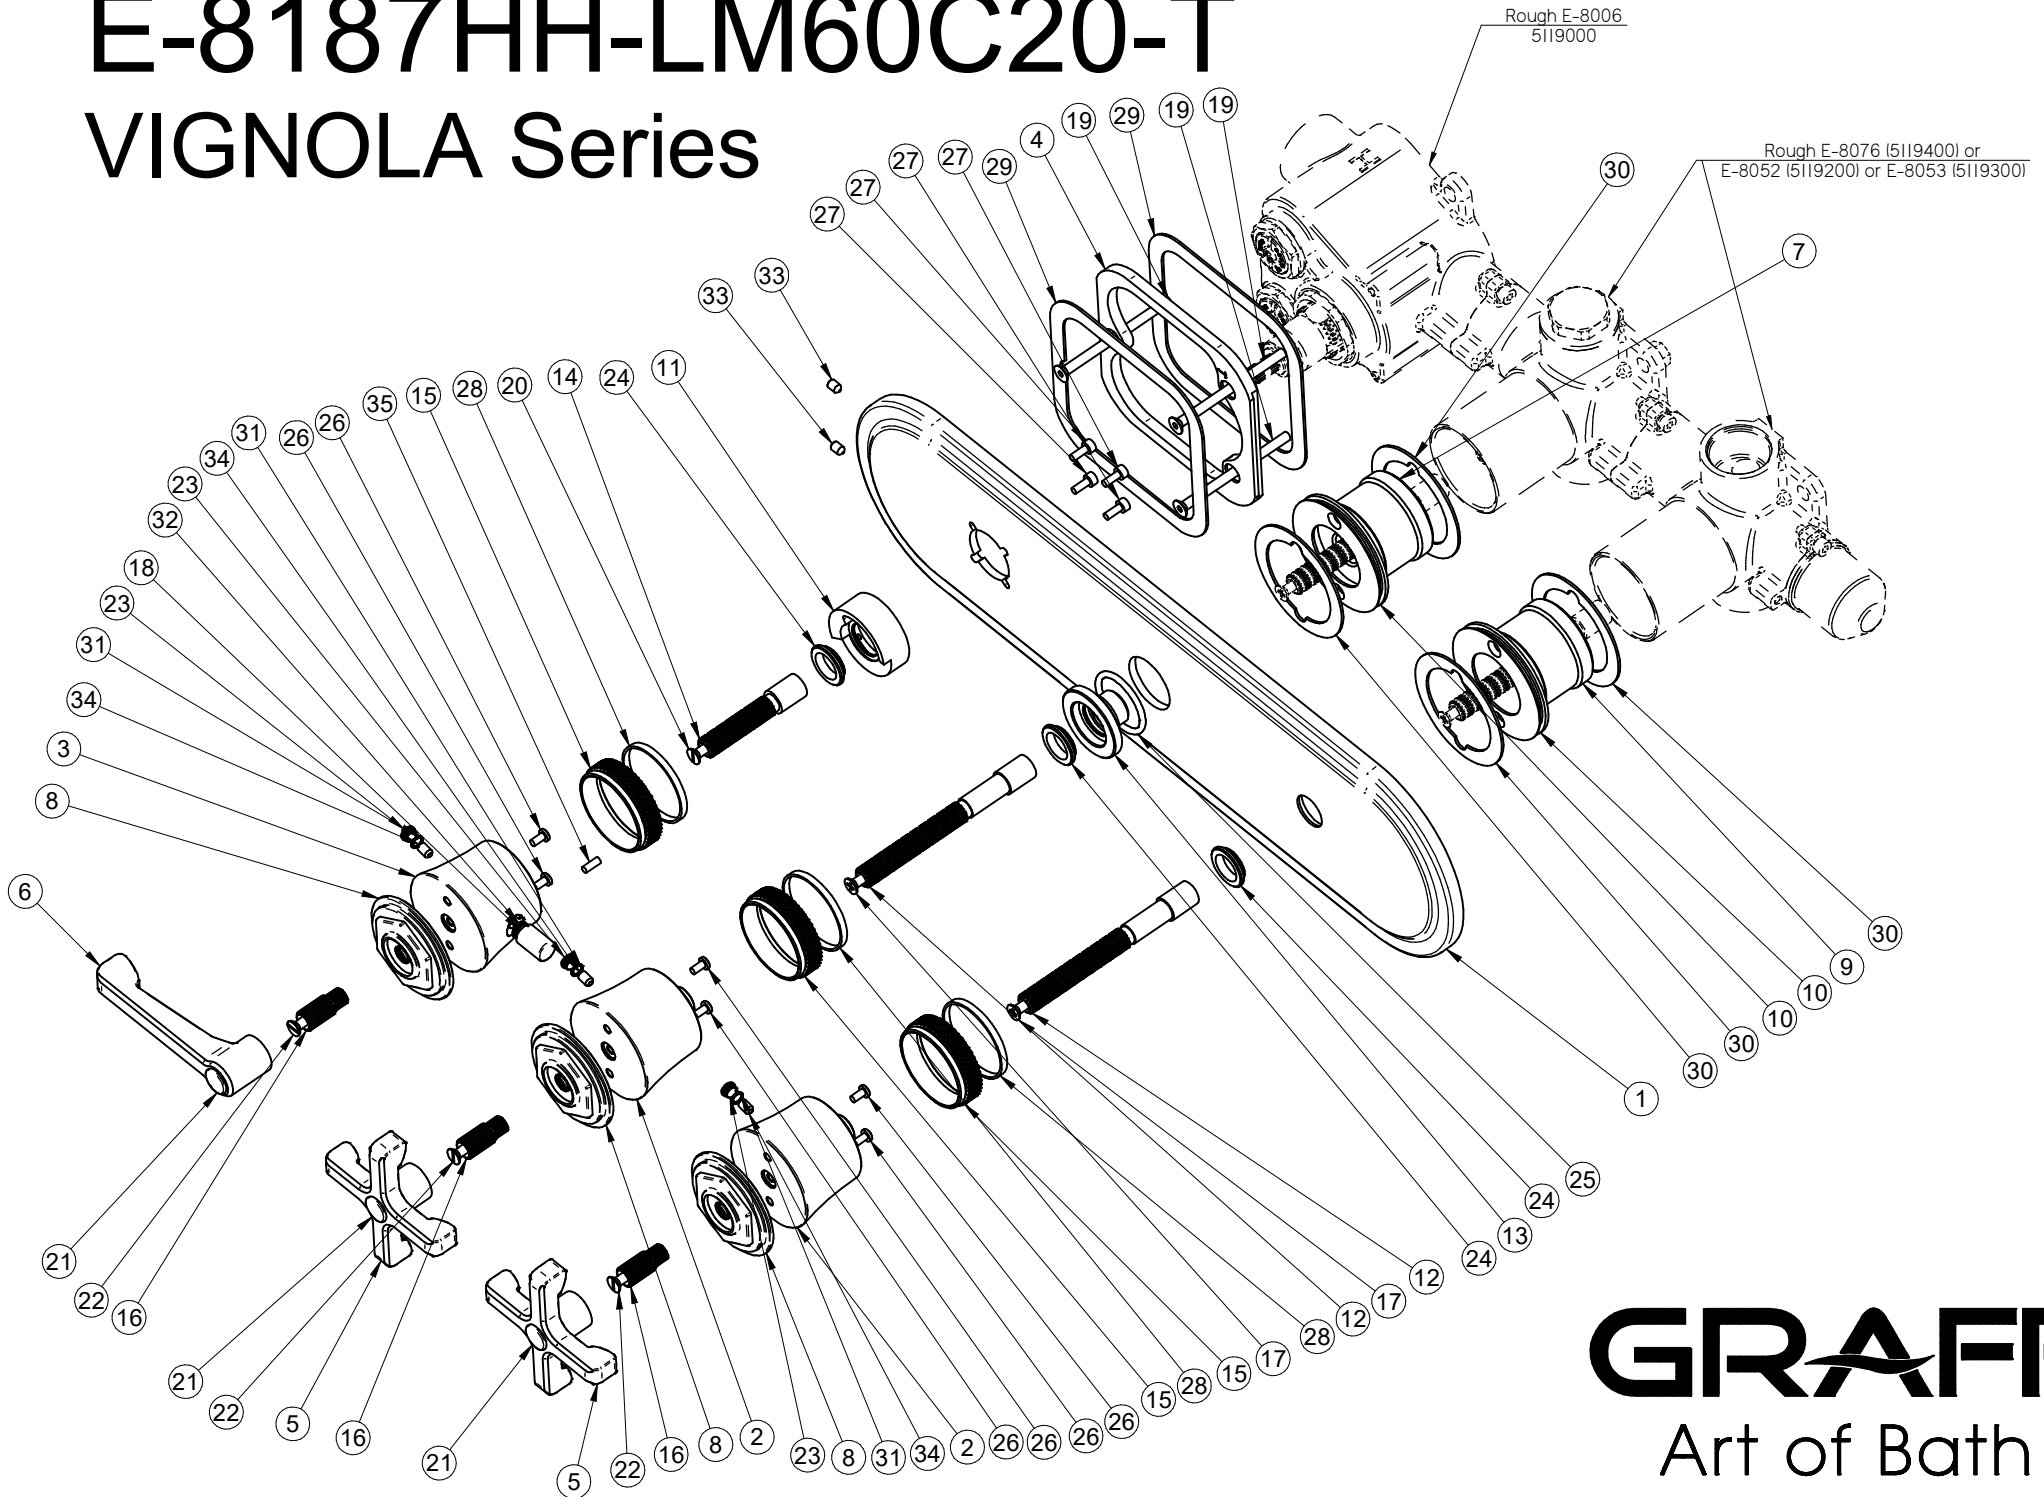

E-8187HH-LM60C20-T

VIGNOLA Series

GRAFF®
Art of Bath