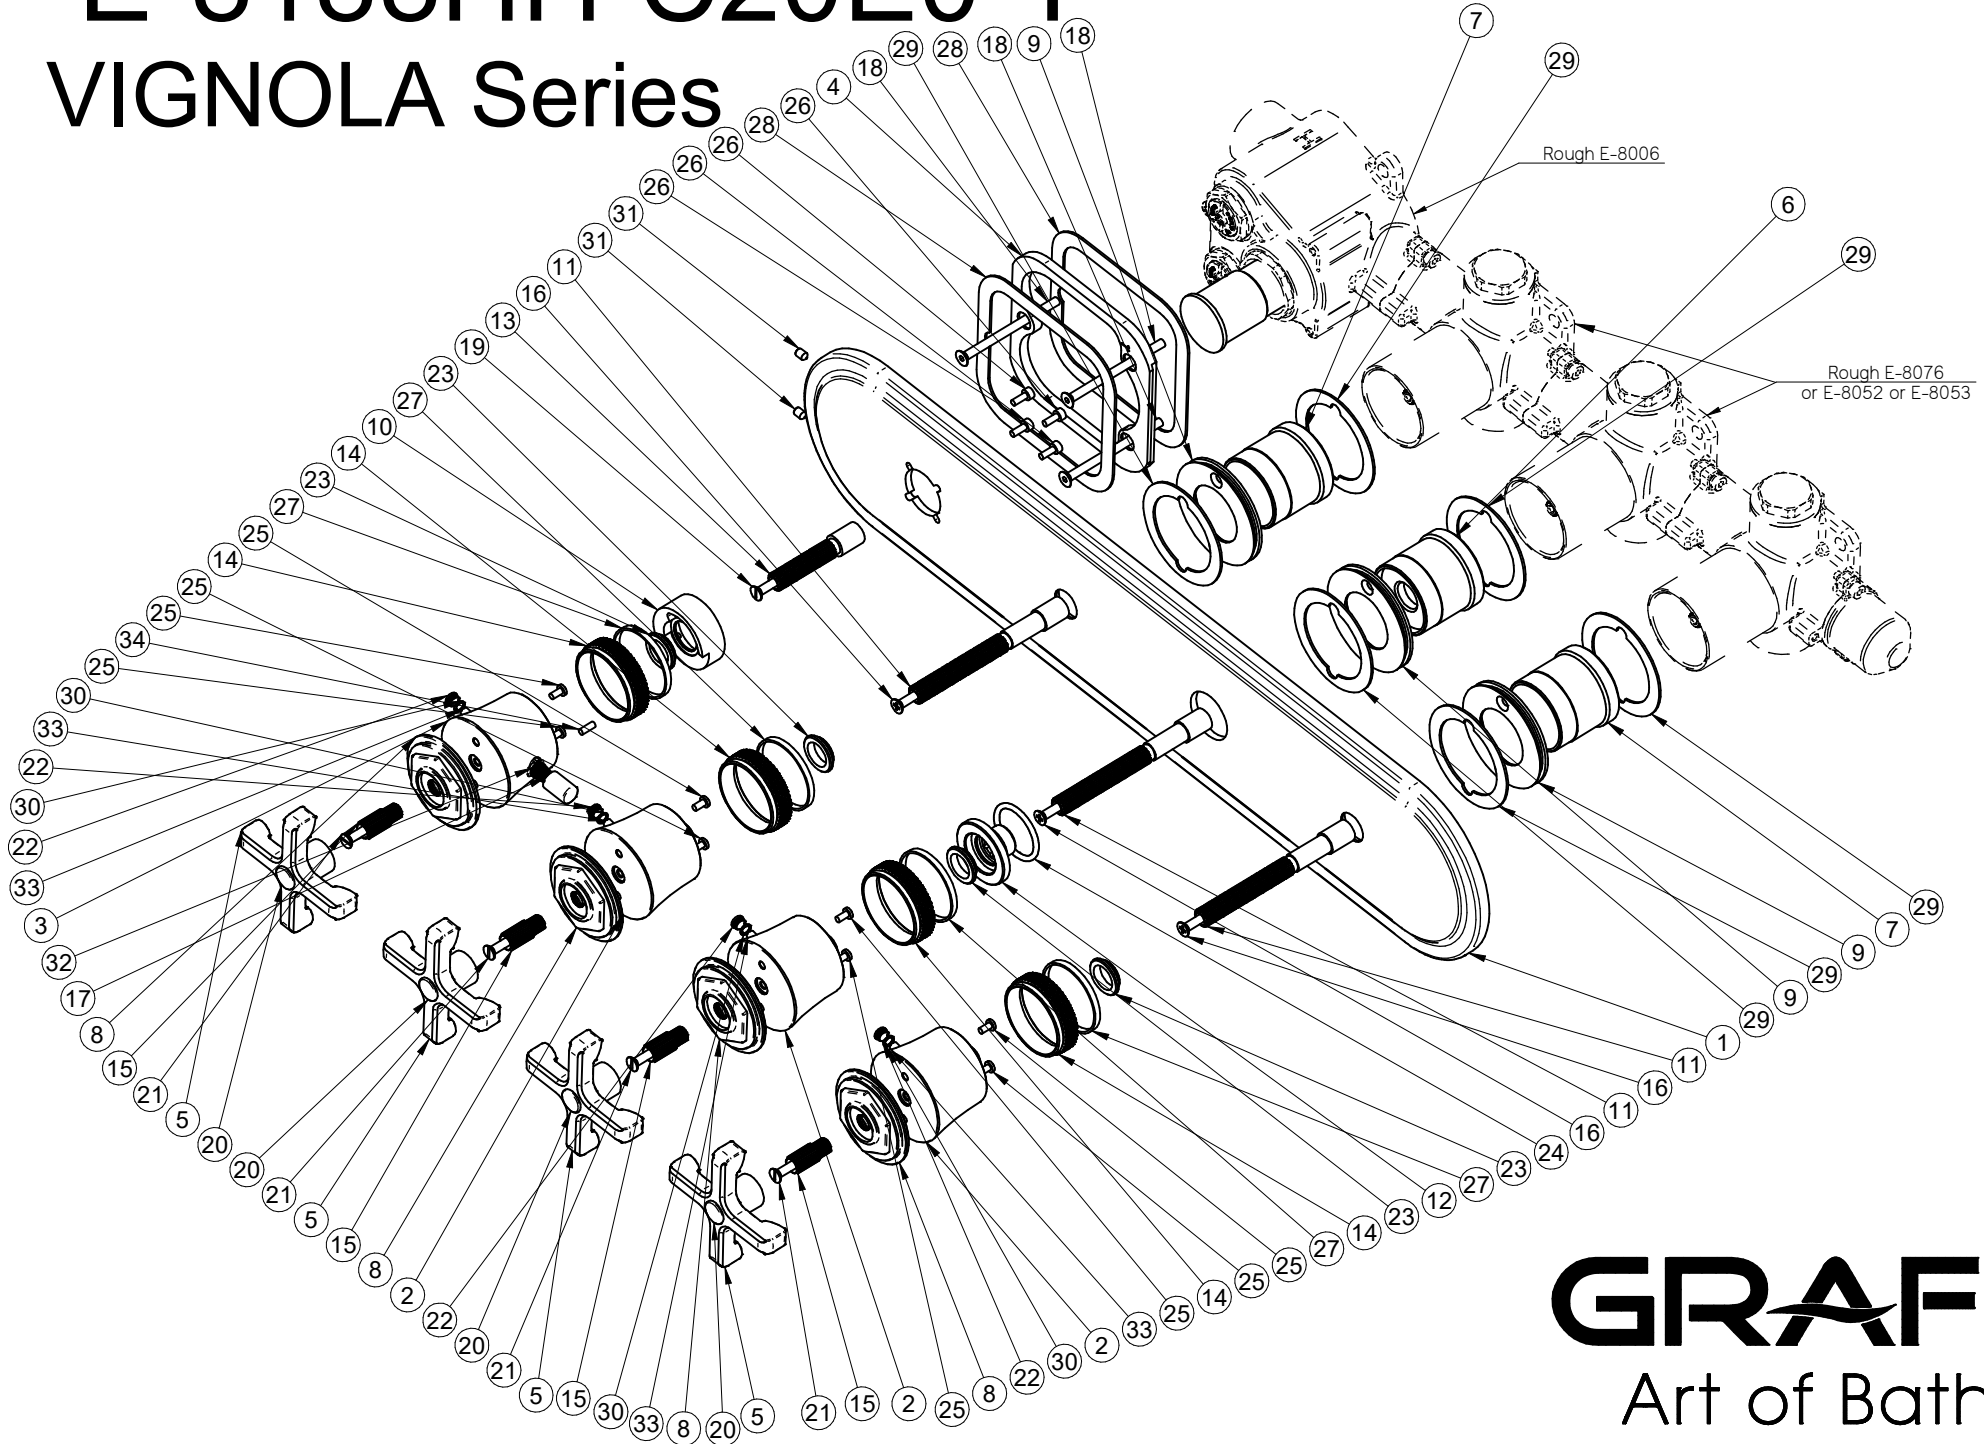

# E-8188HH-C20E0-T

## VIGNOLA Series

**GRAFF**<sup>®</sup>  
Art of Bath