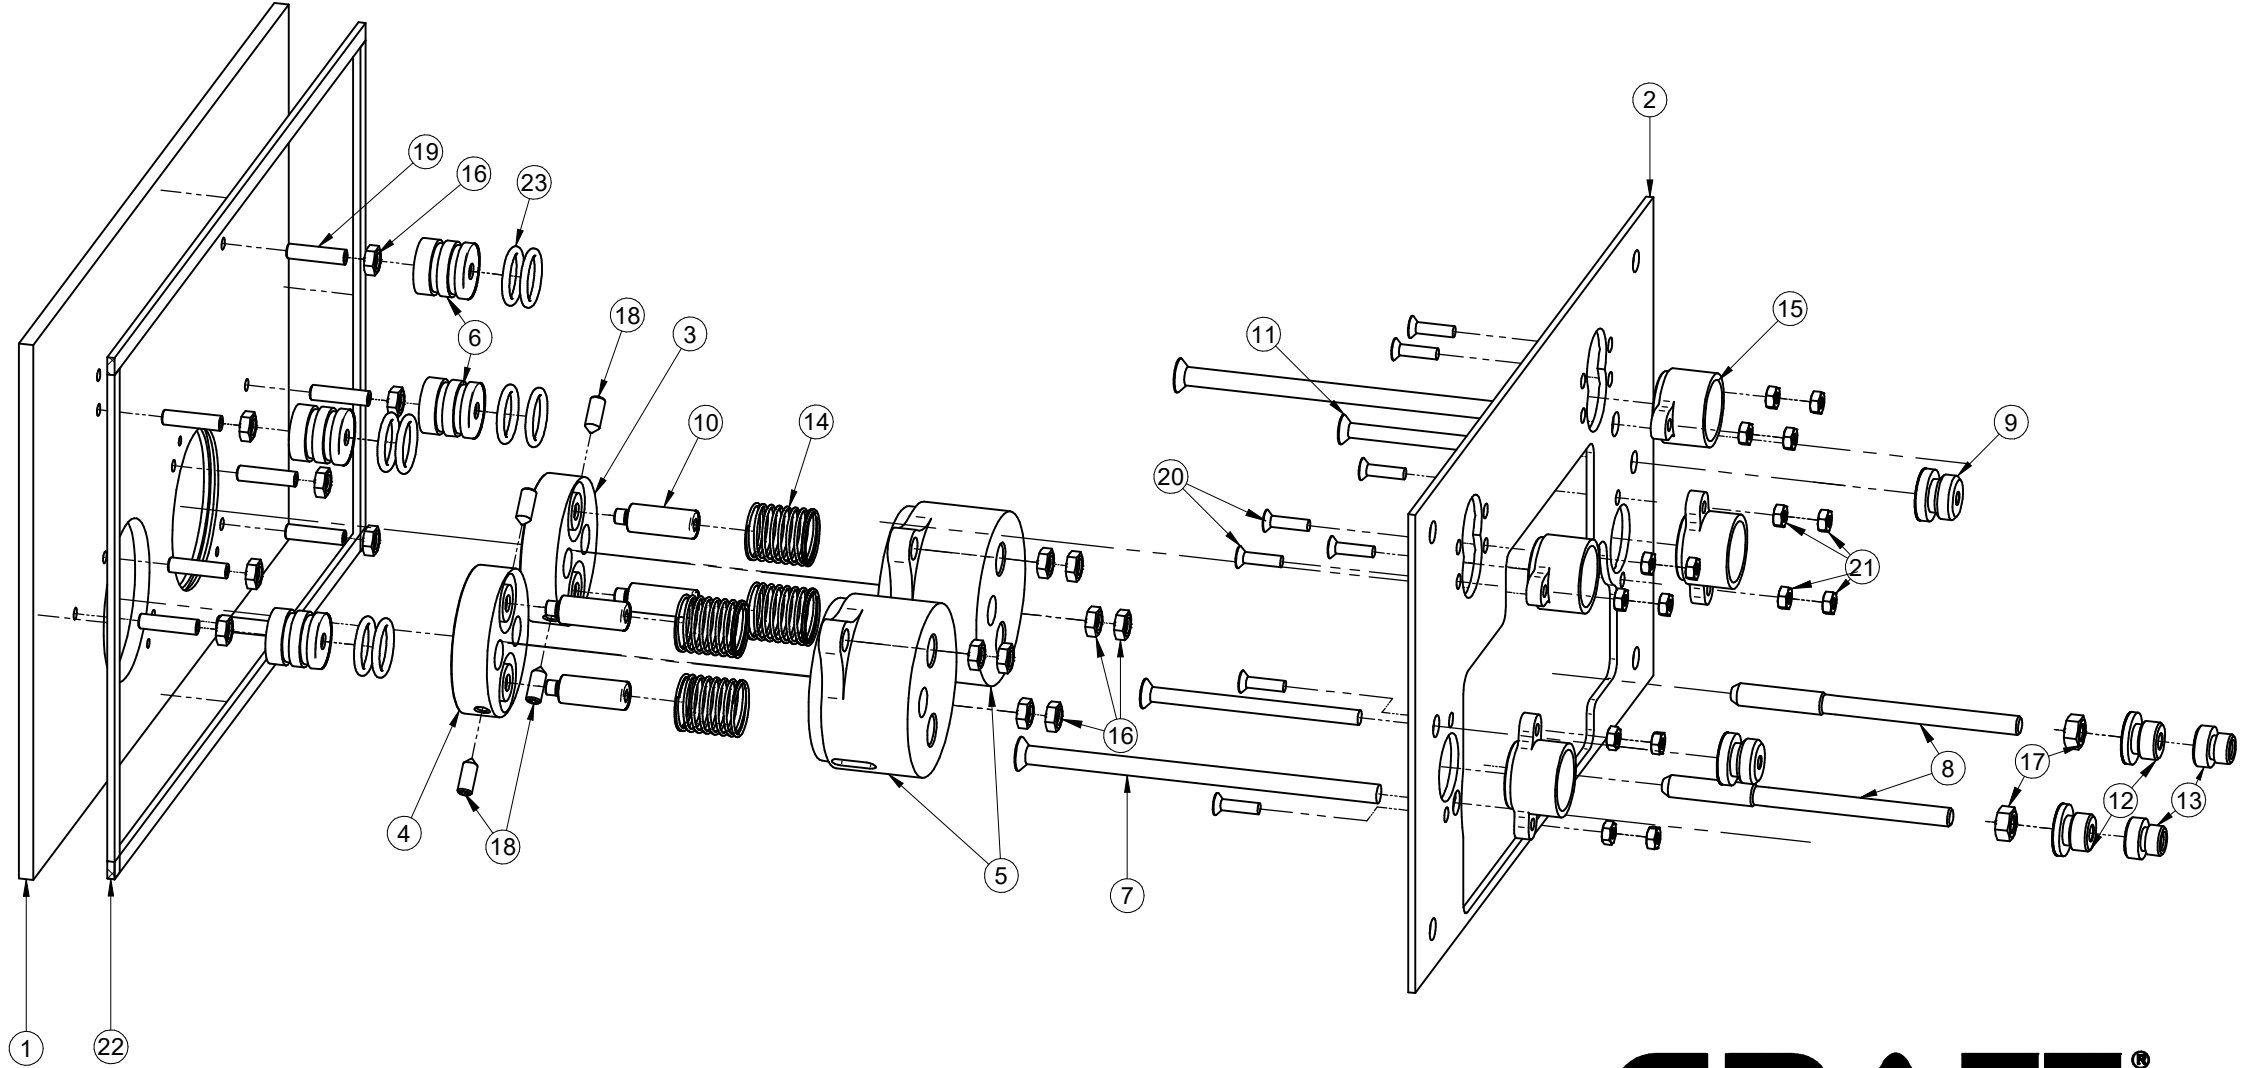

E-0003

Flush Plate Series

GRAFF[®]
Art of Bath