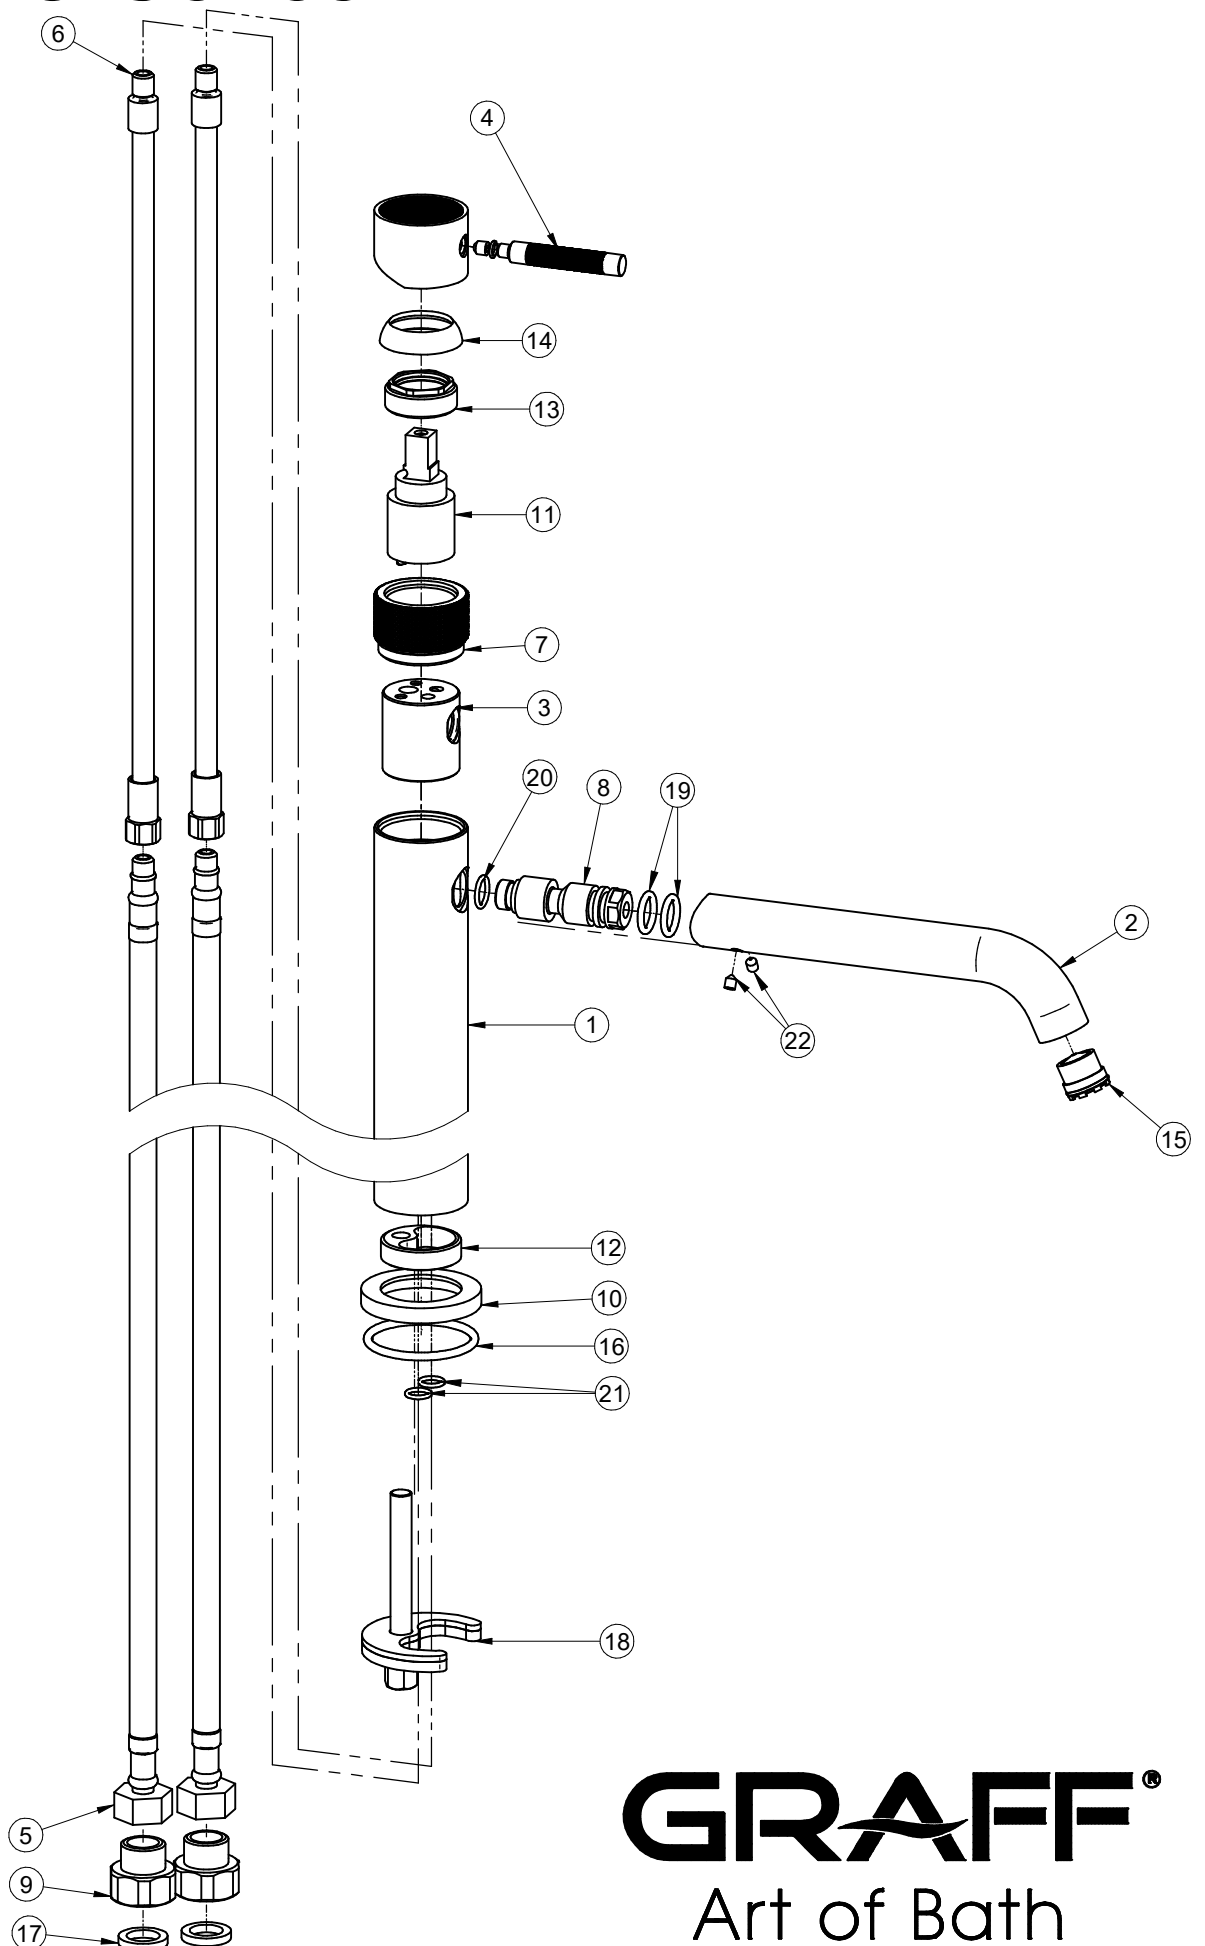

E-11905-LM69

CAMEO Series

GRAFF[®]
Art of Bath