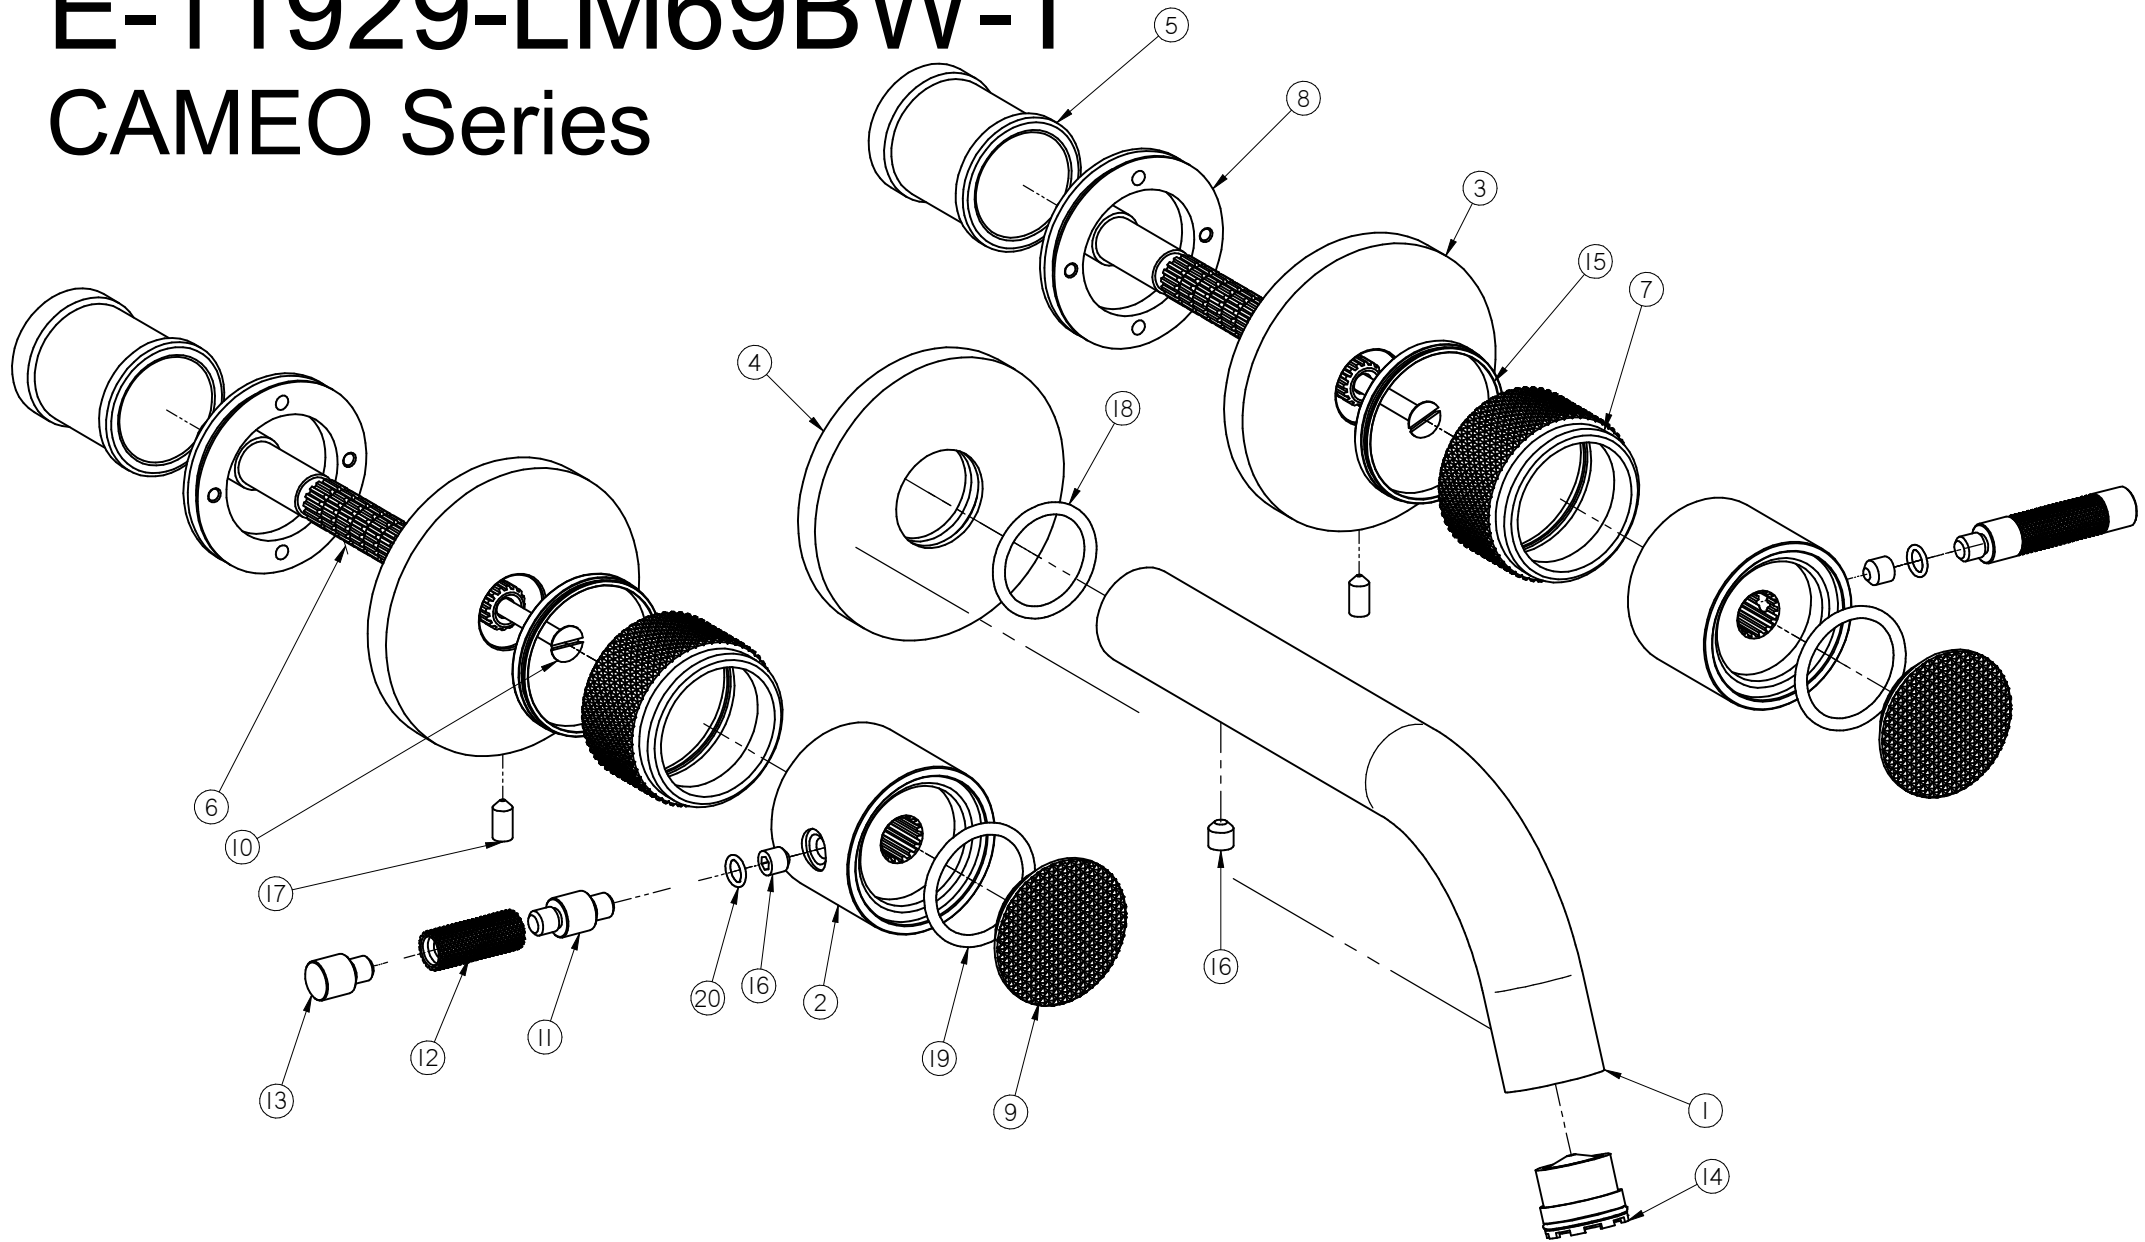

# E-1 1929-LM69BW-T

## CAMEO Series

**GRAFF**<sup>®</sup>  
Art of Bath