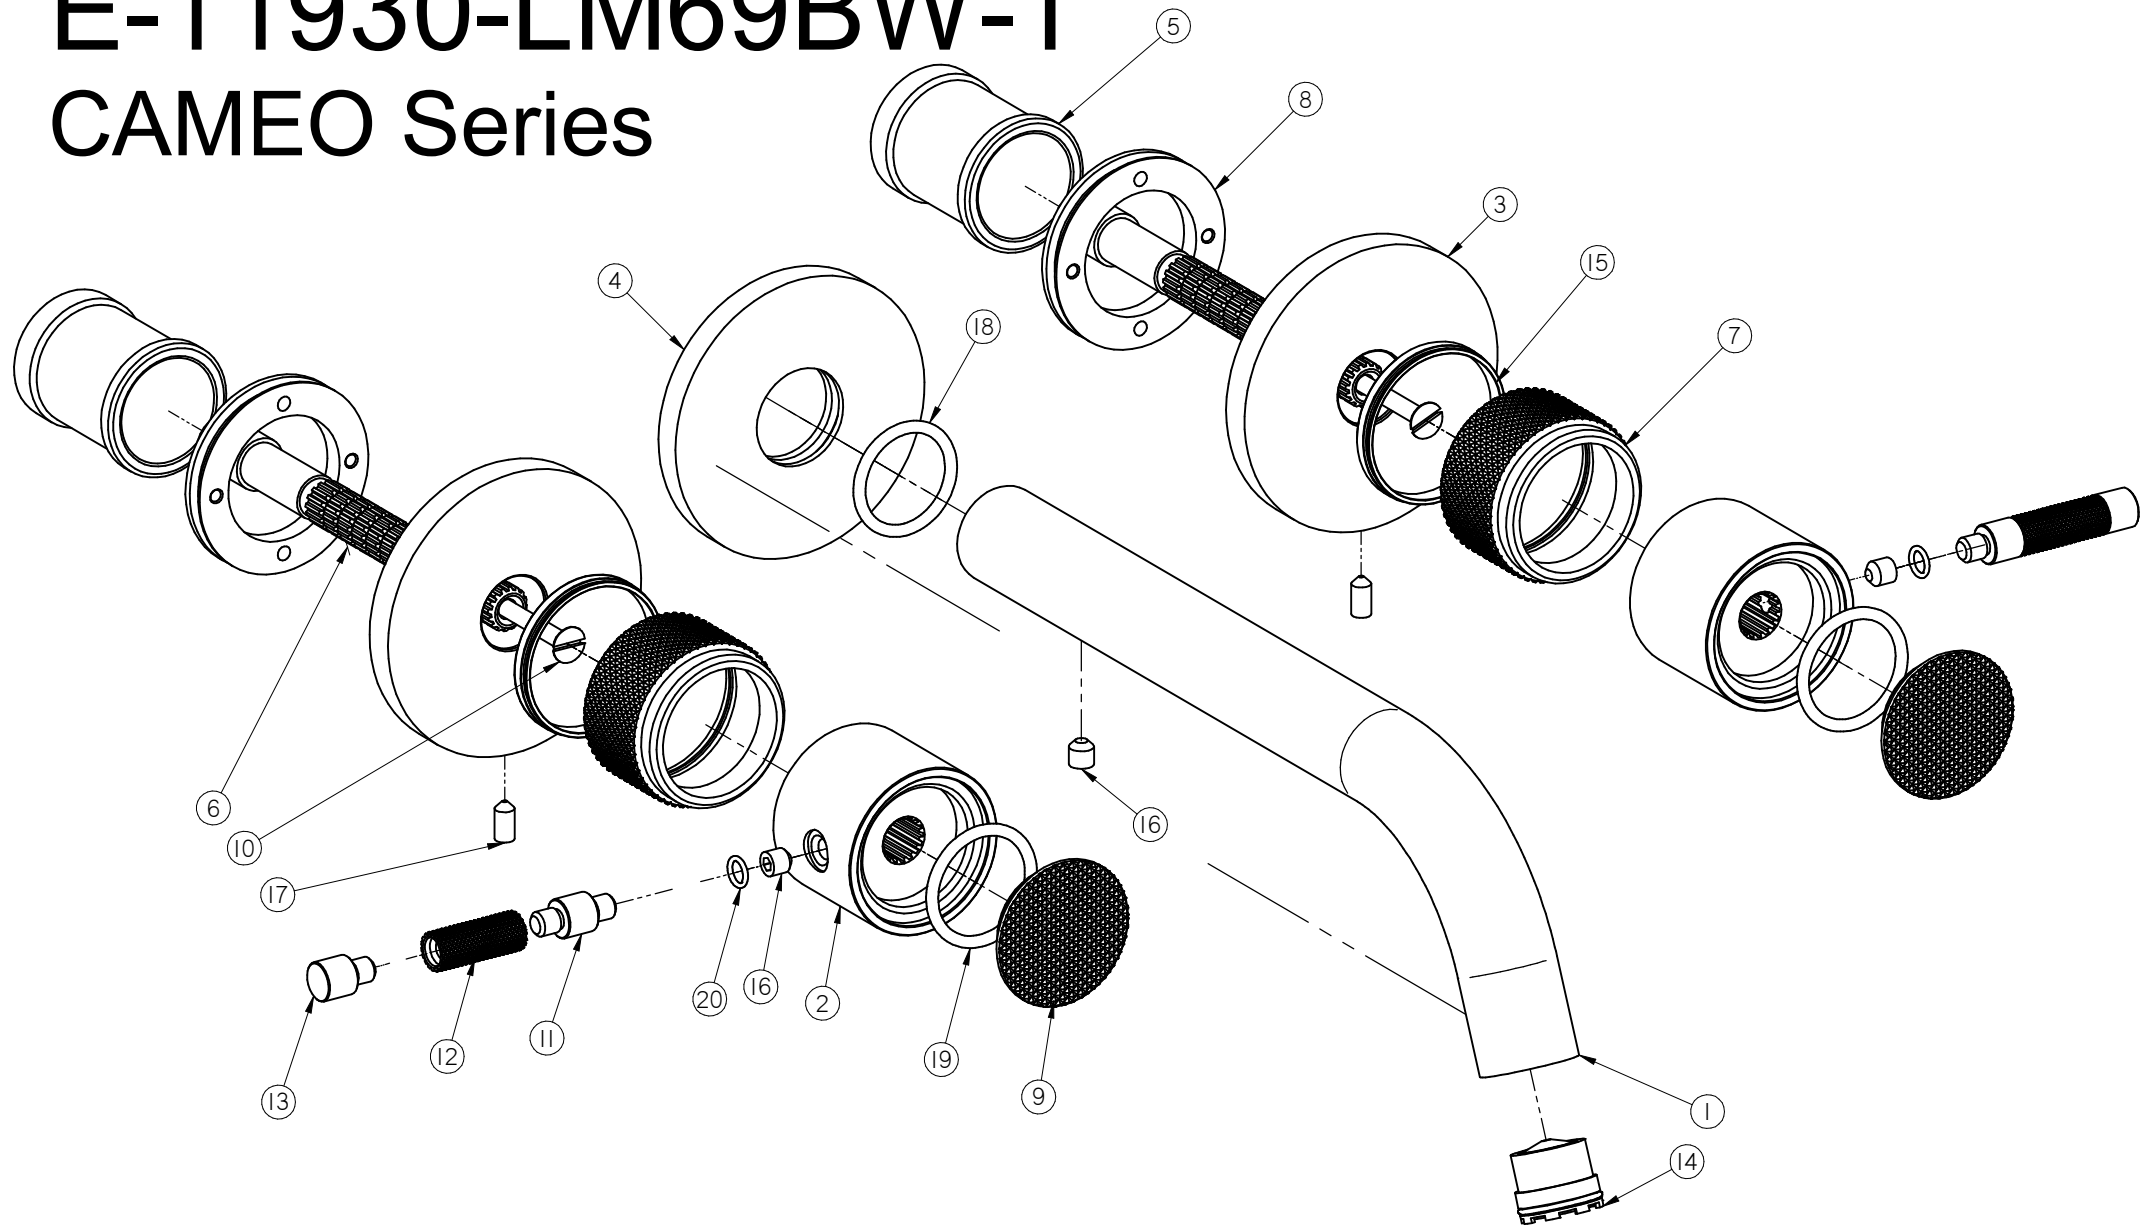

E-1 1930-LM69BW-T

CAMEO Series

GRAFF[®]
Art of Bath