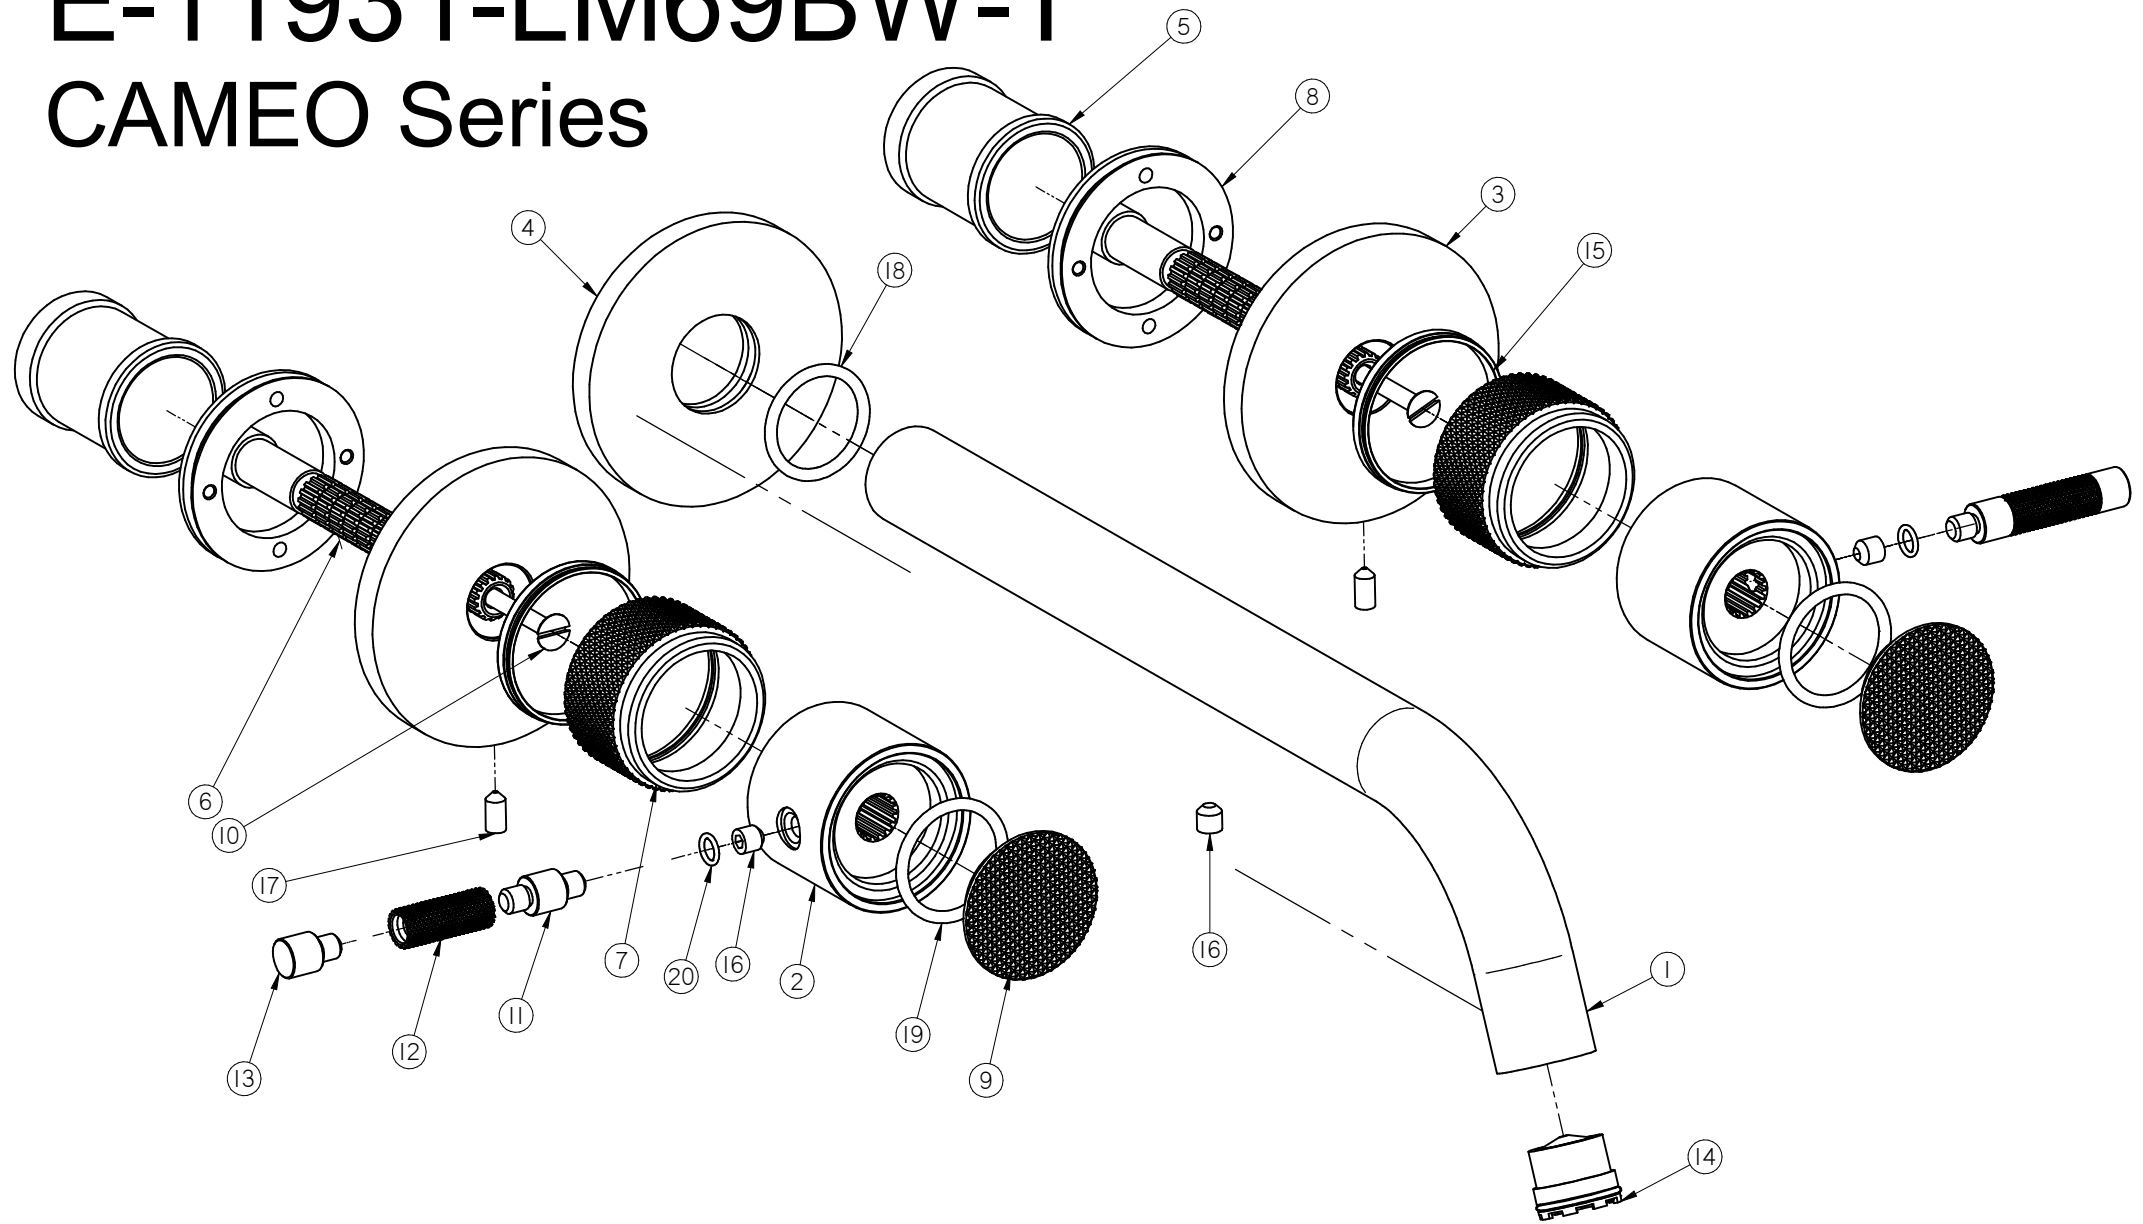

# E-11931-LM69BW-T

## CAMEO Series

**GRAFF**<sup>®</sup>  
Art of Bath