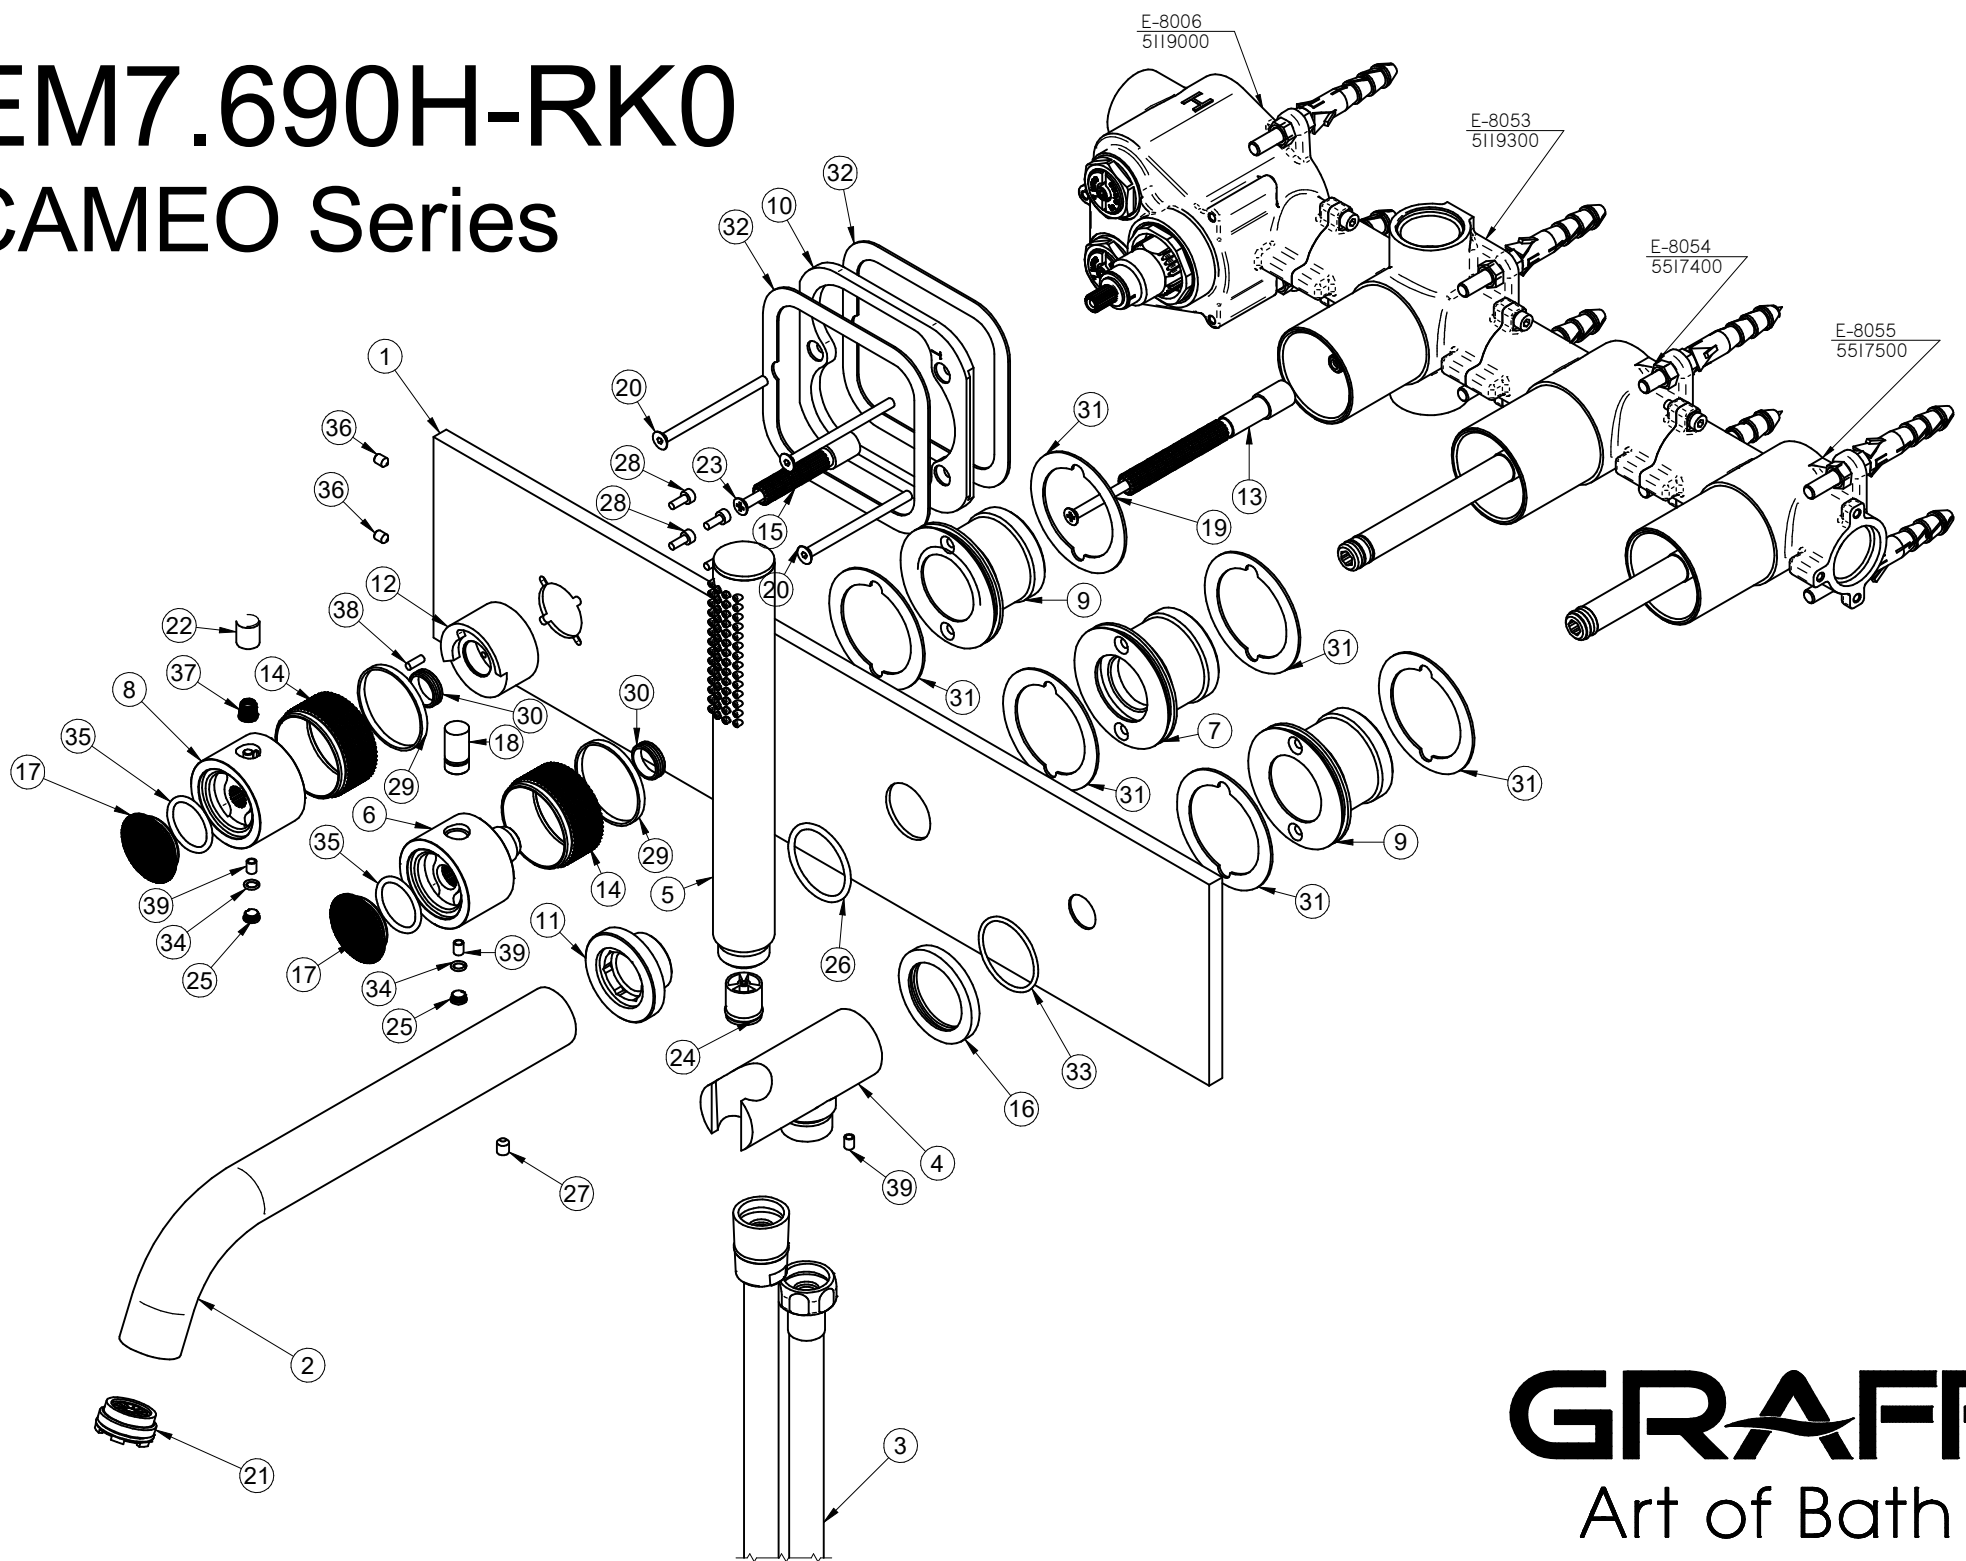

EM7.690H-RK0

CAMEO Series

GRAFF®
Art of Bath