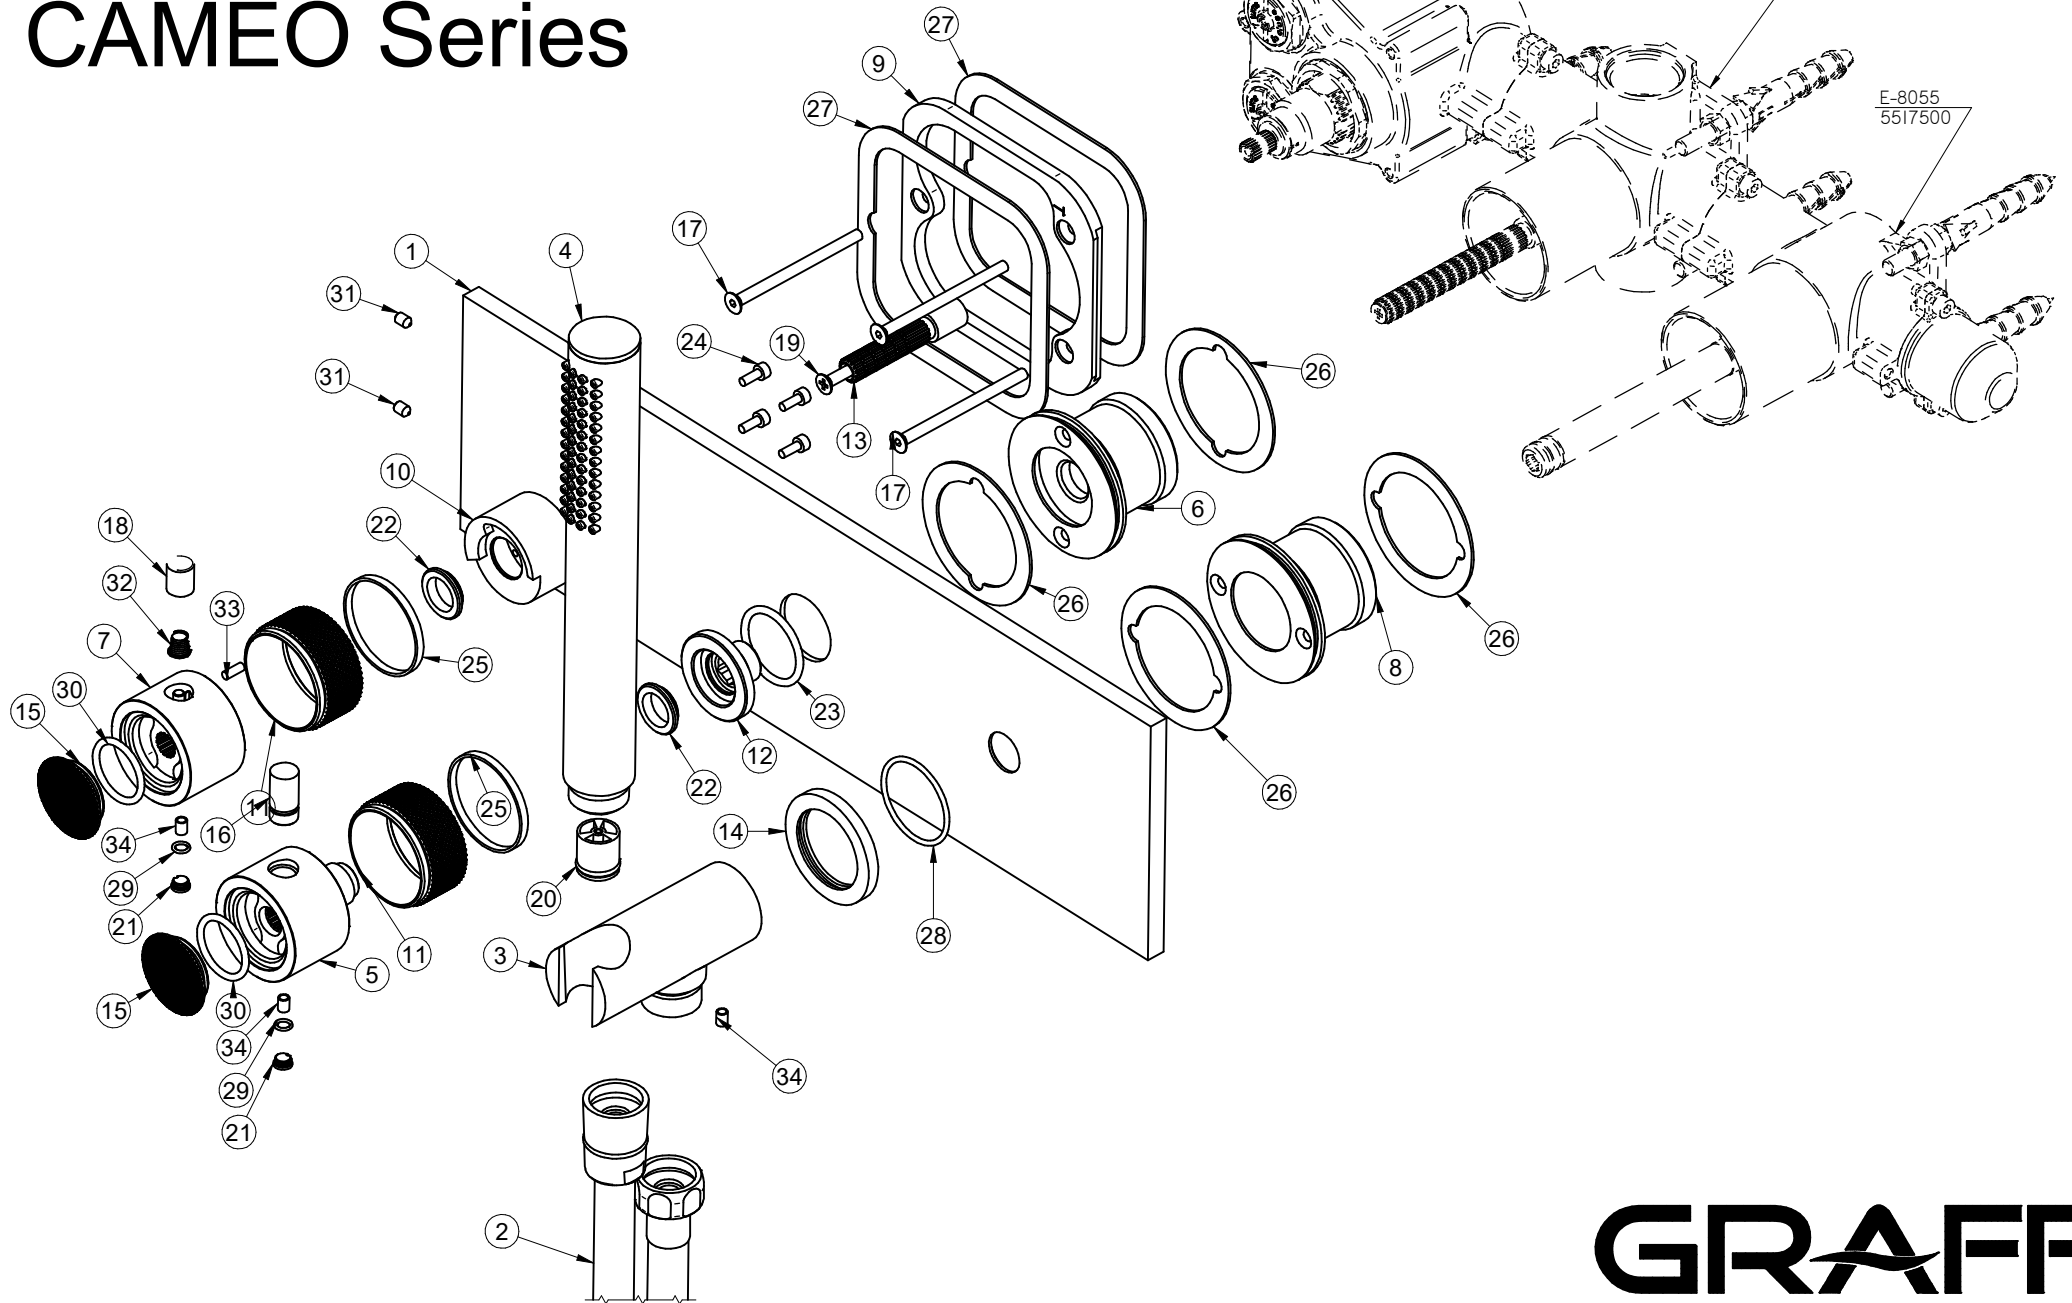

EM7.090H-RK0-T

CAMEO Series

GRAFF®
Art of Bath