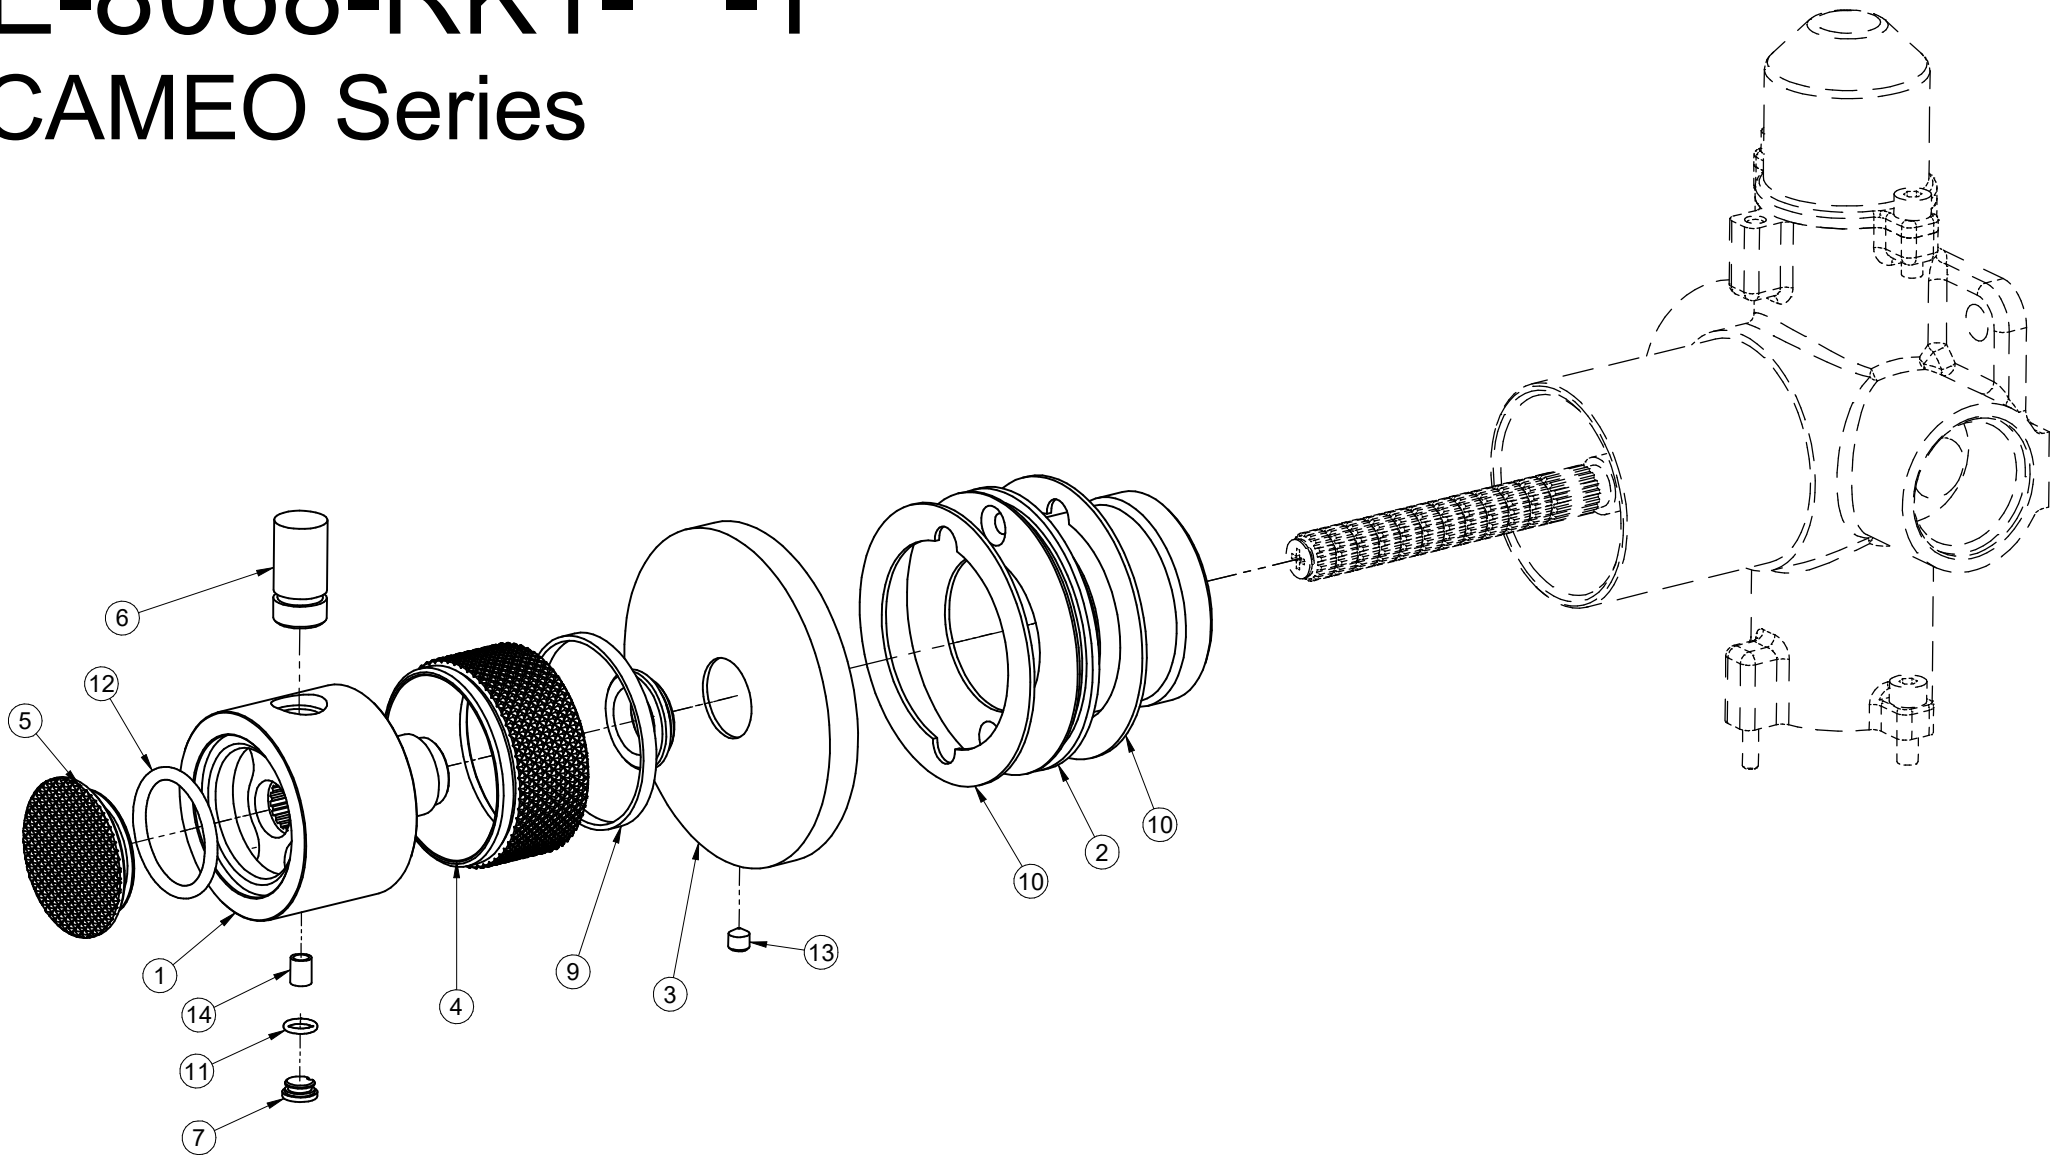

E-8068-RK1-**-T

CAMEO Series

GRAFF[®]
Art of Bath