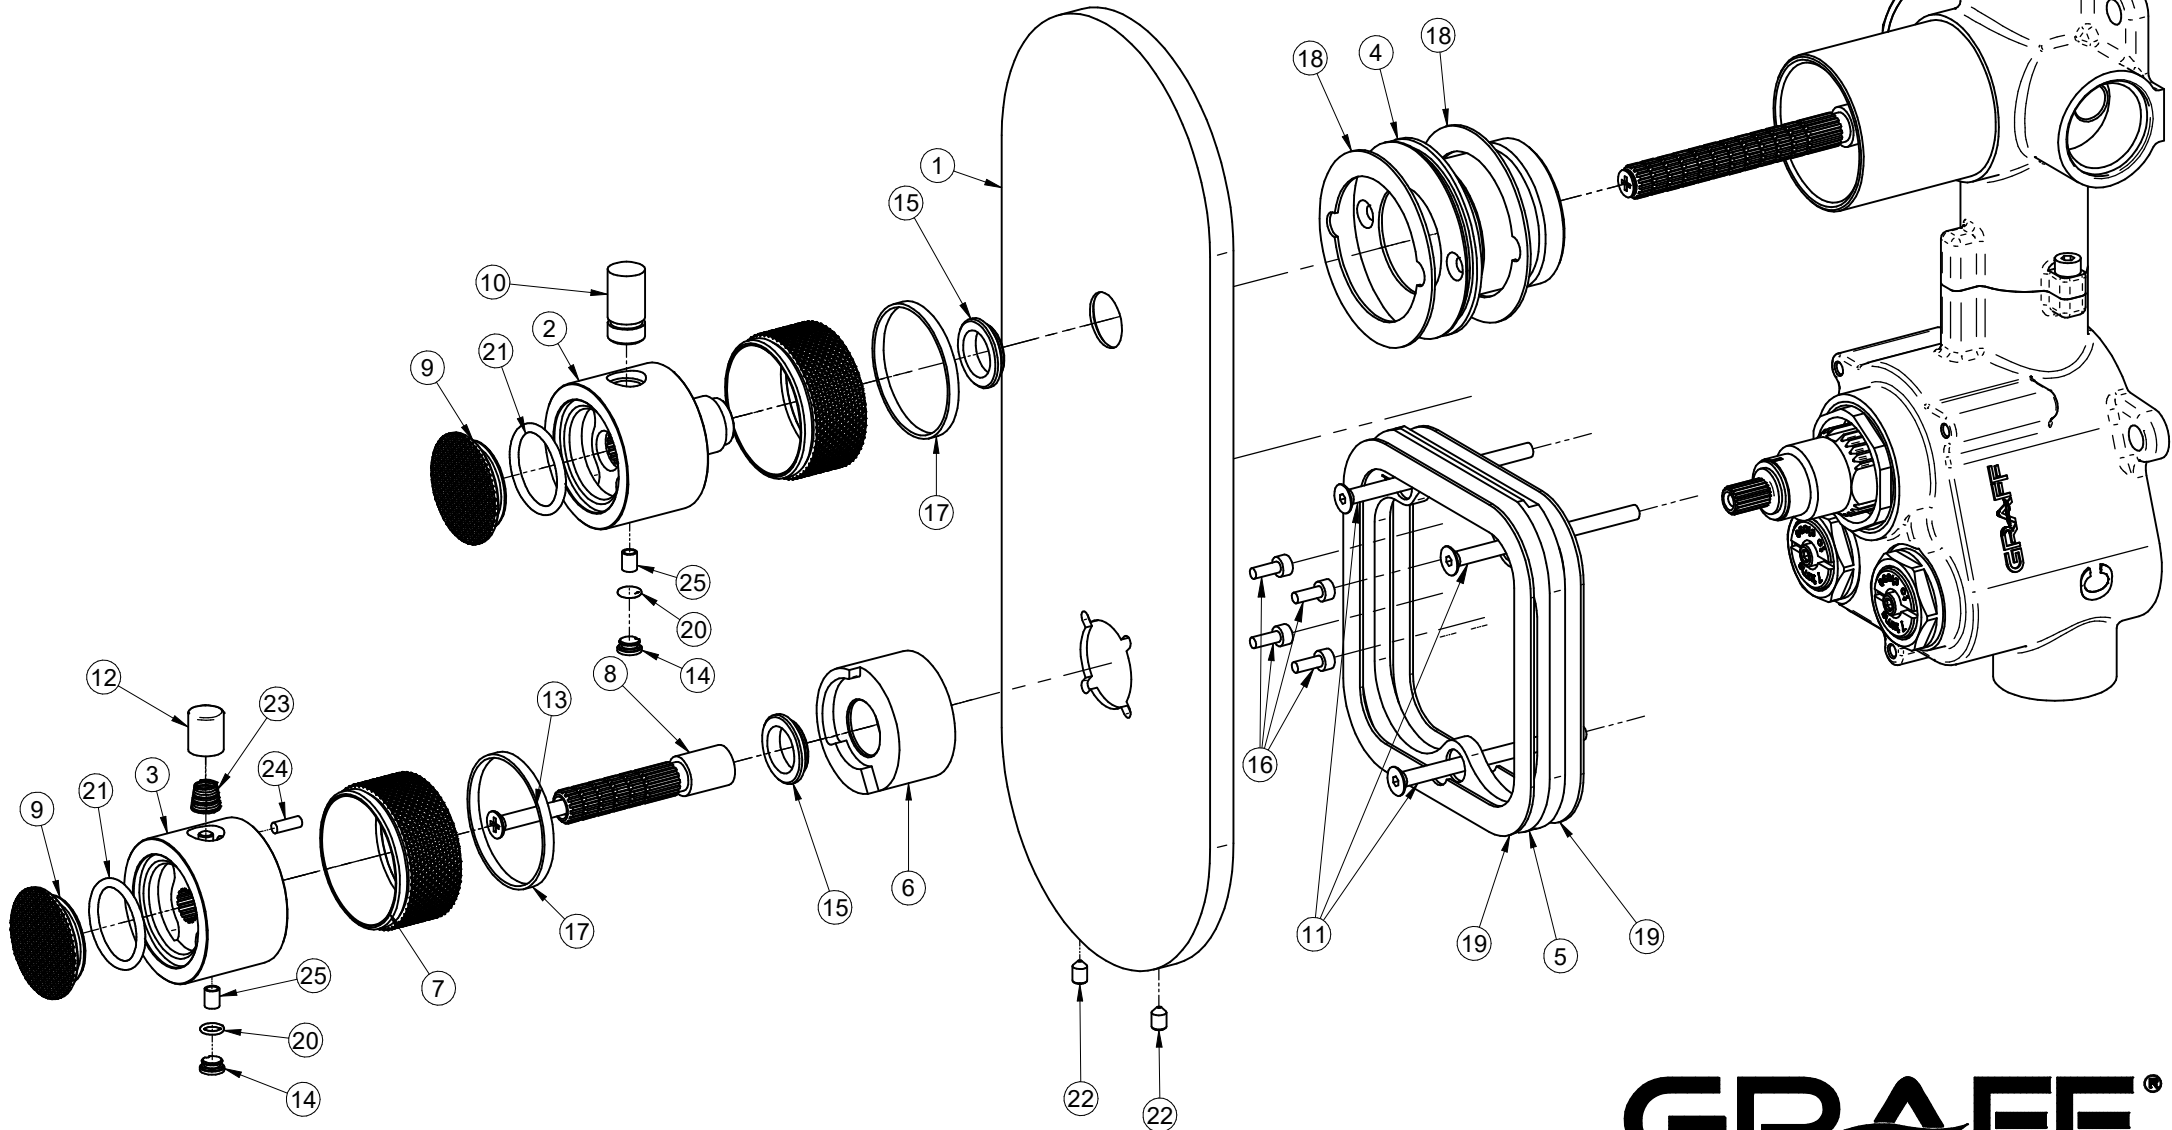

E-8047-RK0-T

CAMEO

GRAFF[®]
Art of Bath