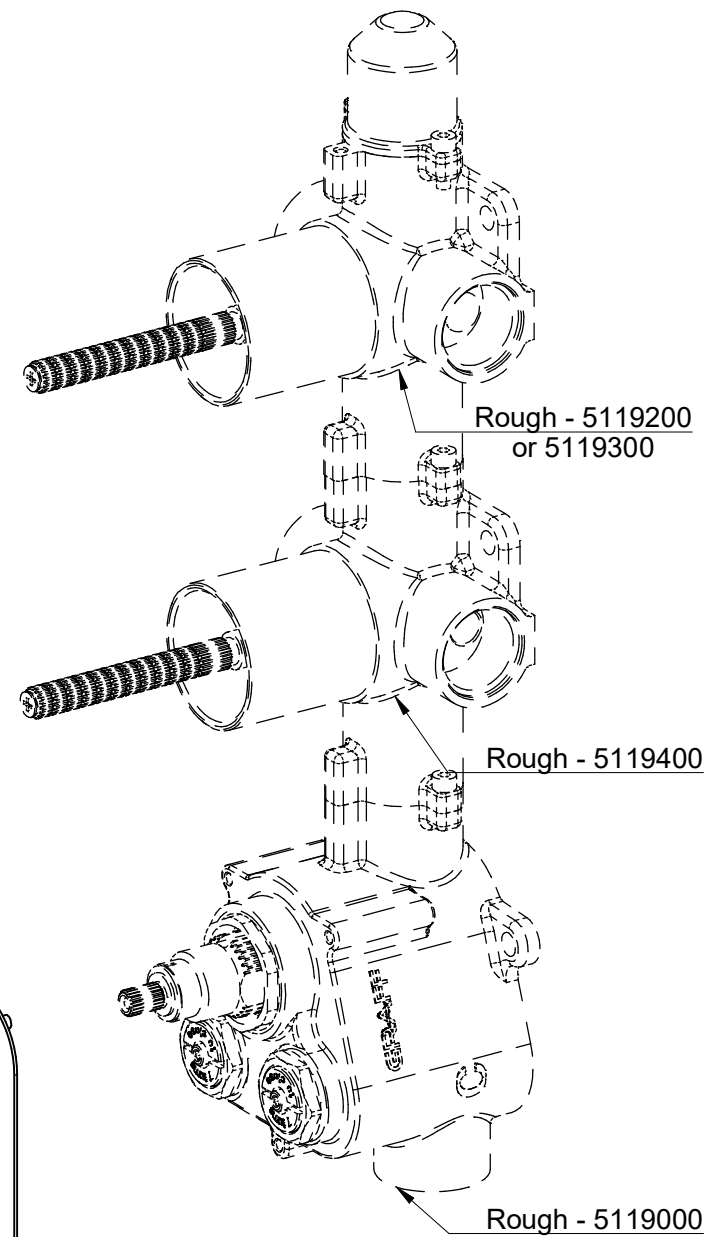

E-8056-RK0-T

CAMEO Series

GRAFF[®]
Art of Bath