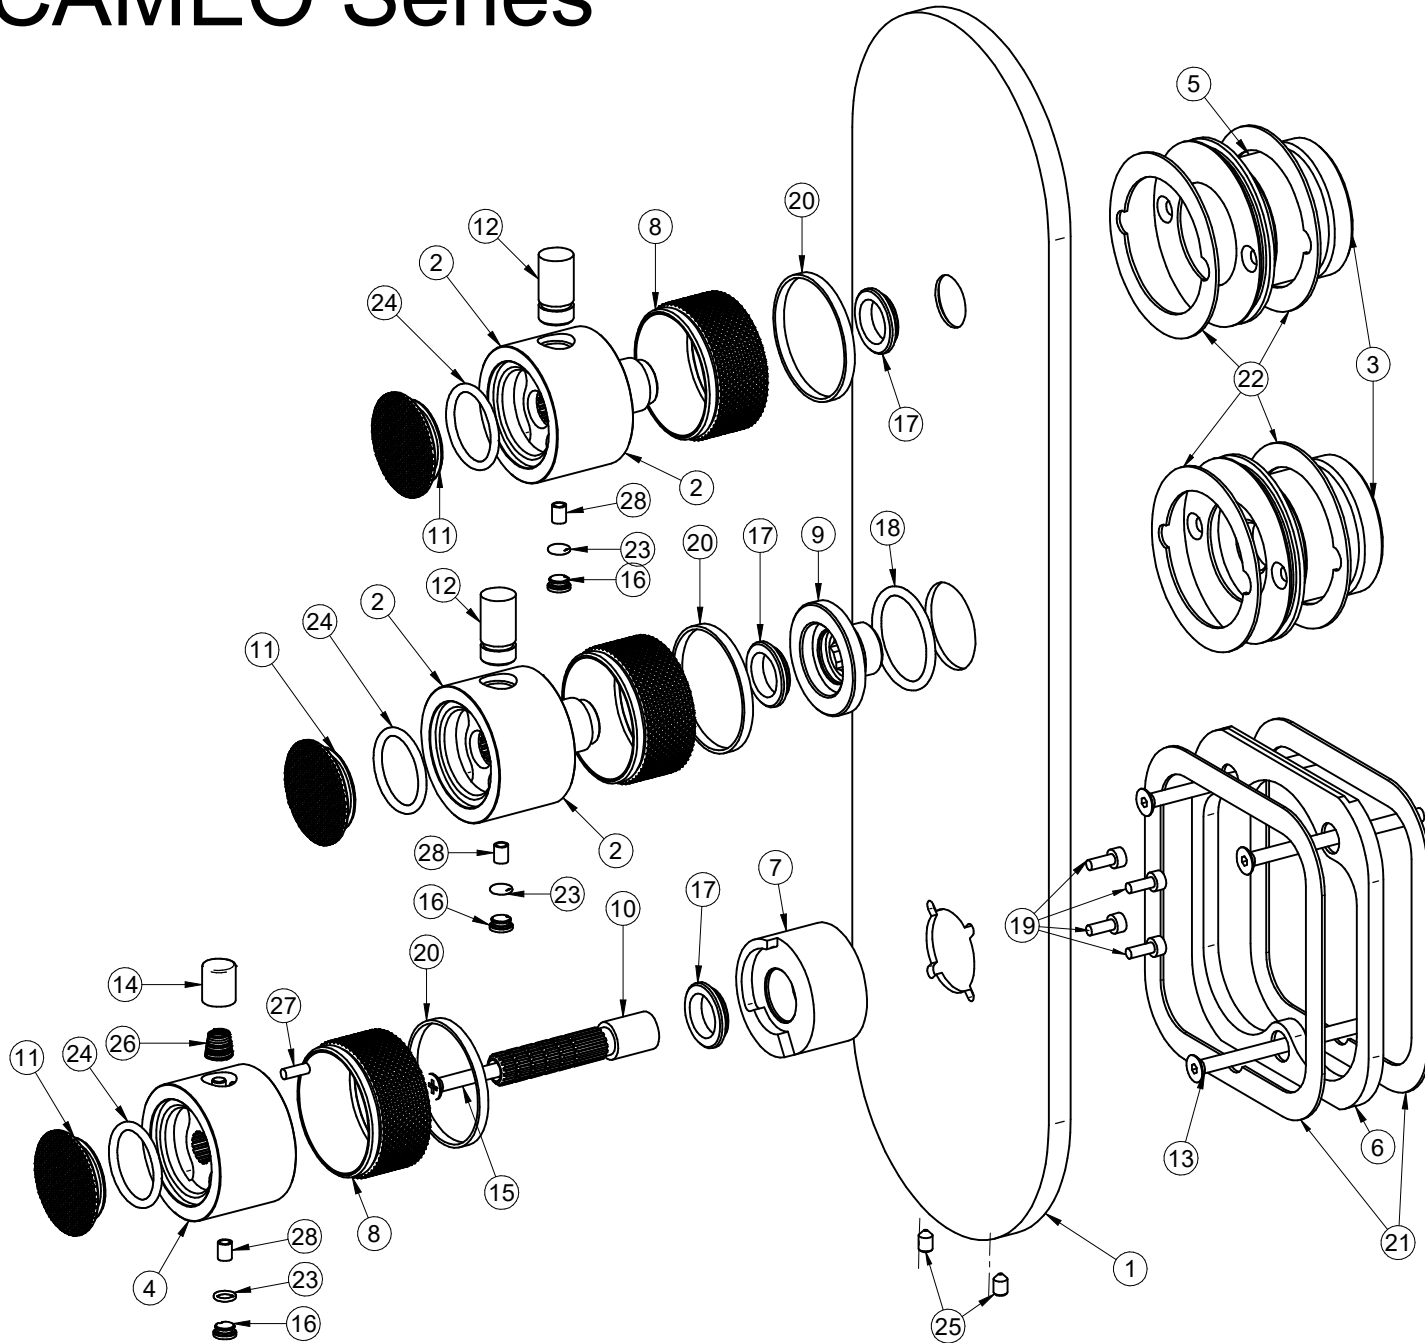

E-8056-RK0-T

CAMEO Series

GRAFF[®]
Art of Bath