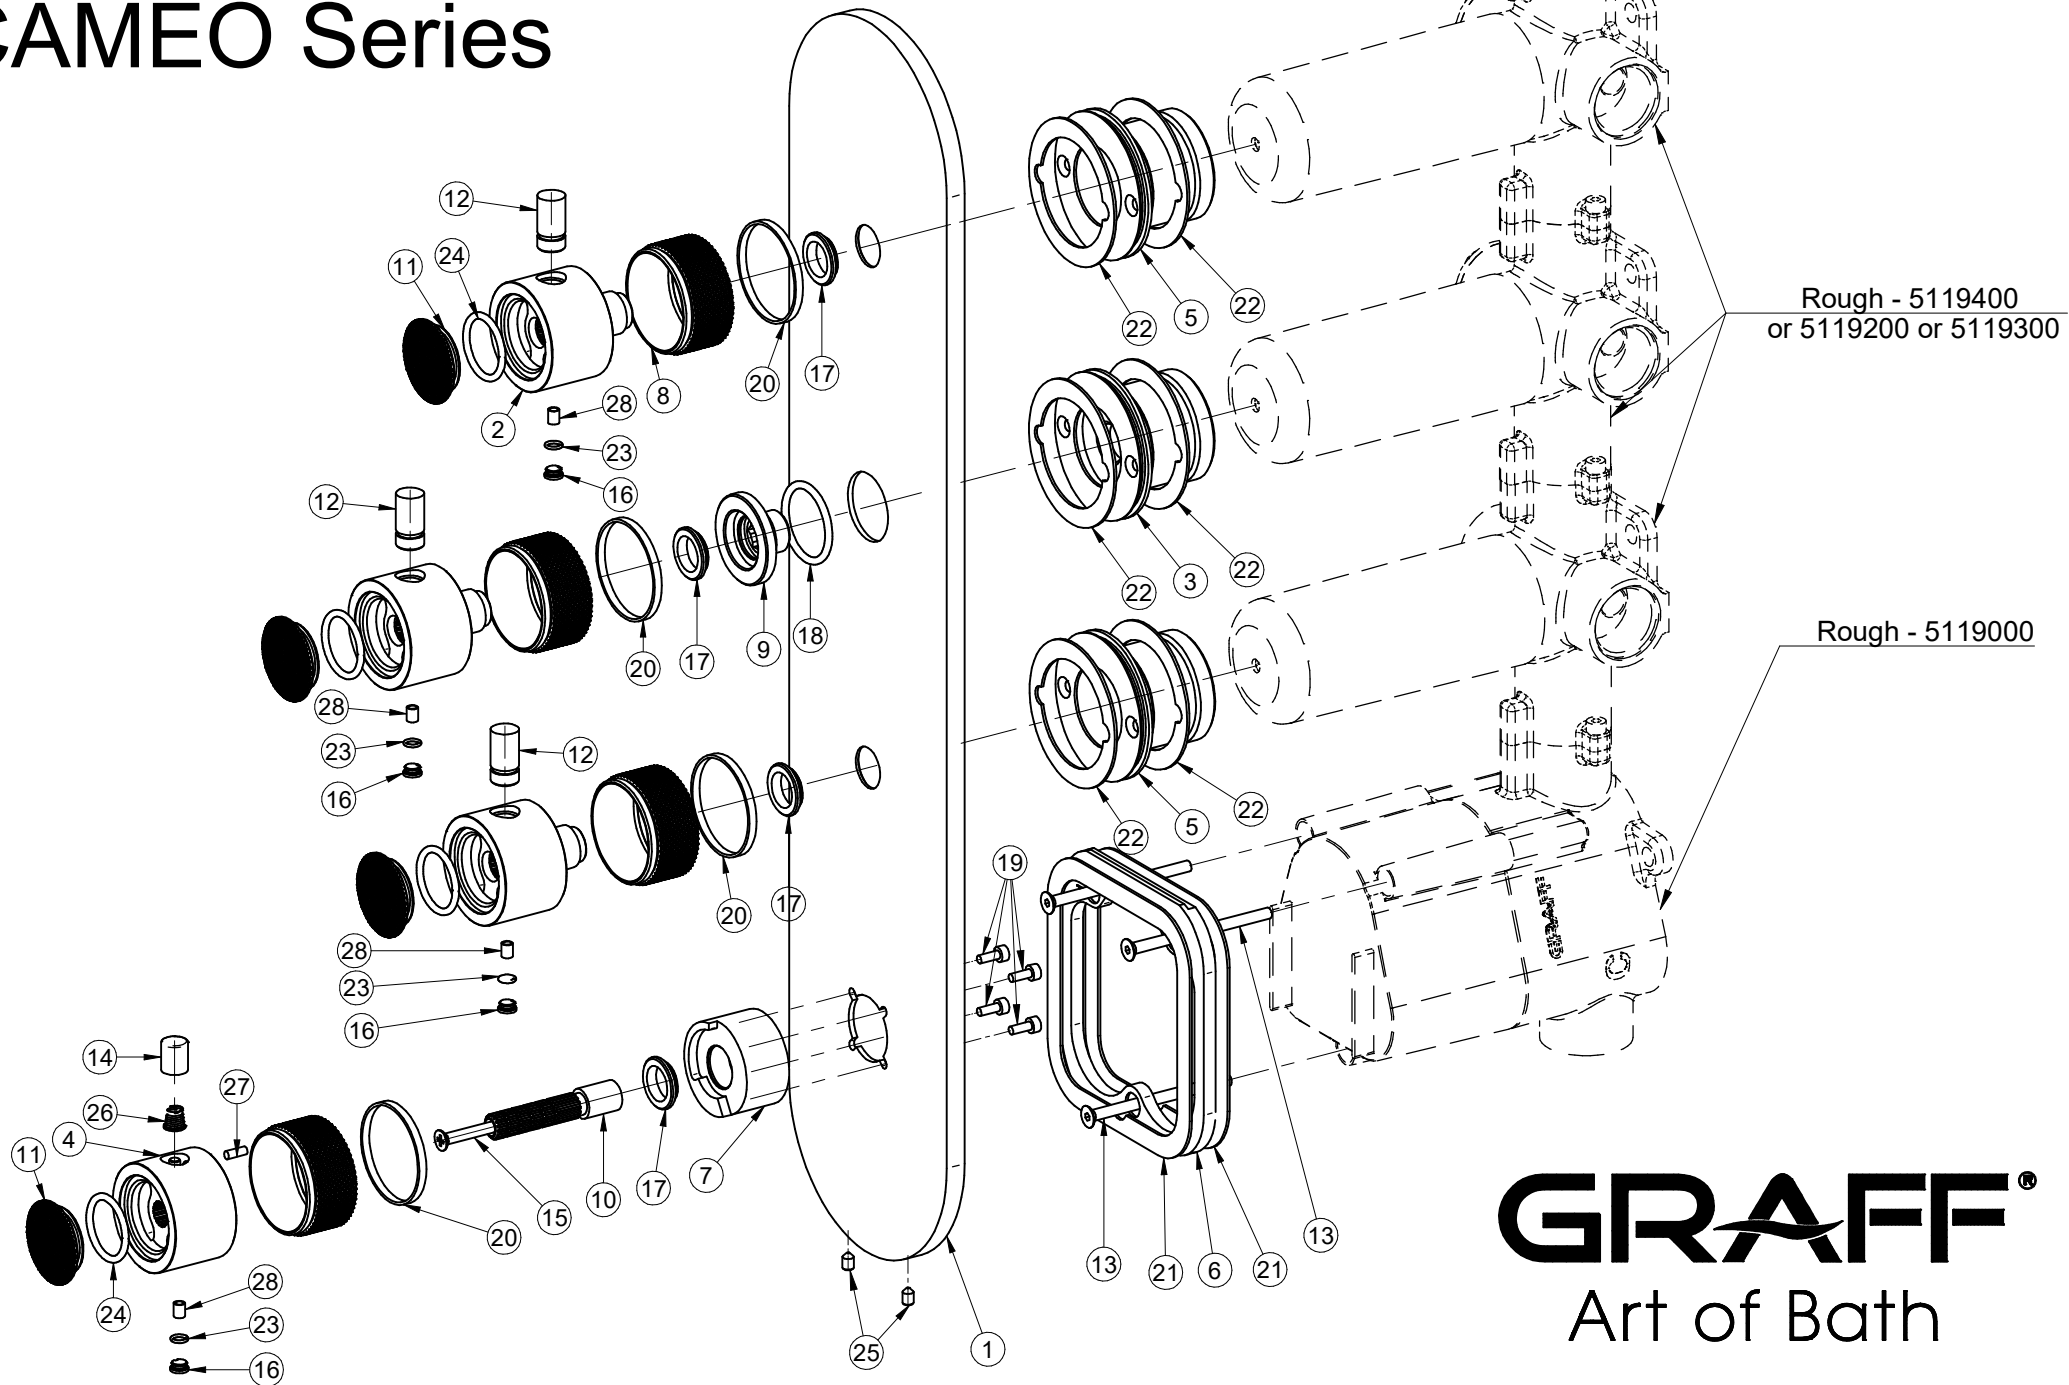

E-8058-RK0-T

CAMEO Series

Rough - 5119400
or 5119200 or 5119300

Rough - 5119000

GRAFF[®]
Art of Bath