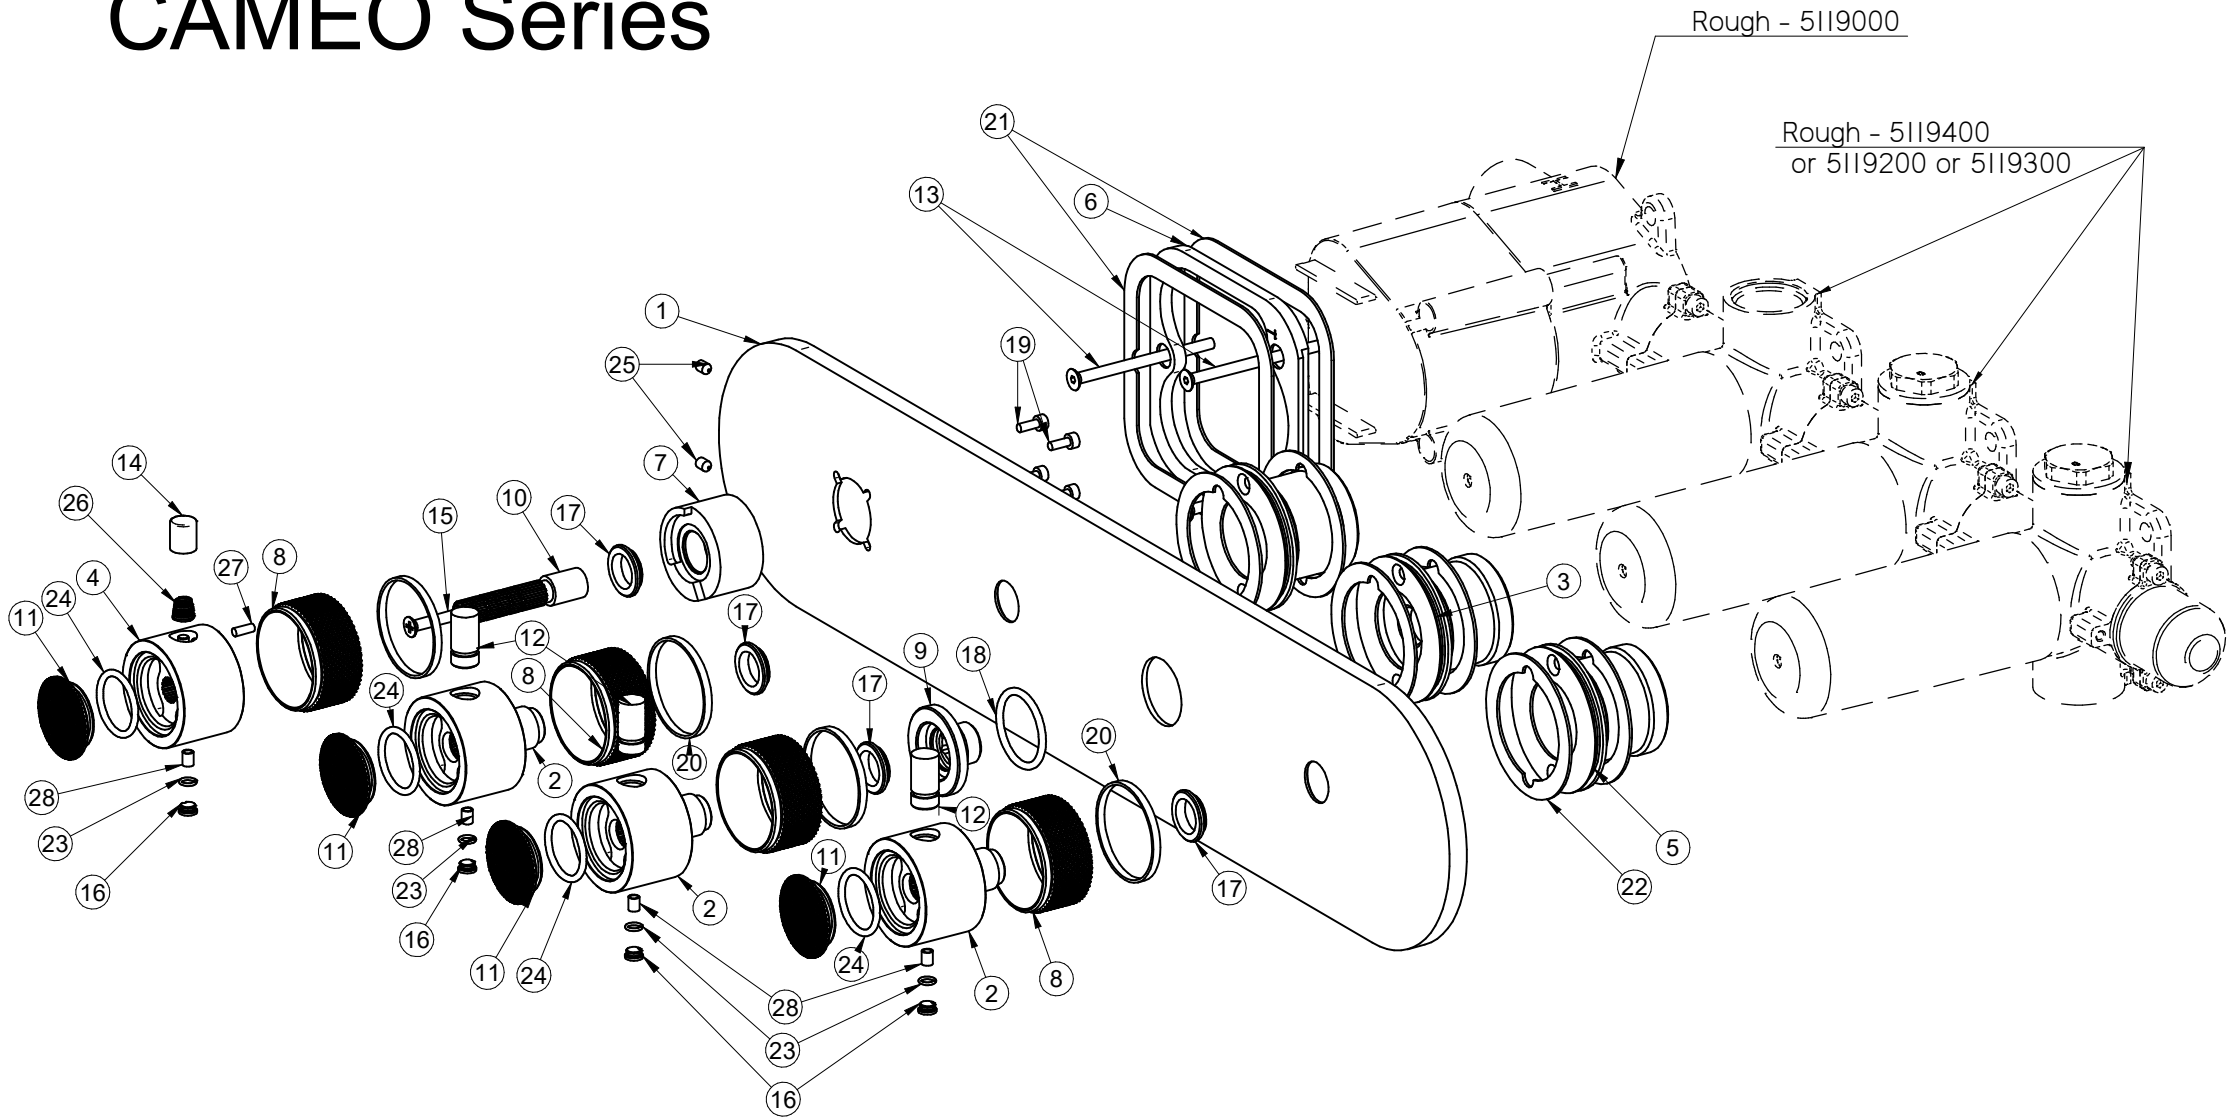

E-8058H-RK0-**-T

CAMEO Series

GRAFF[®]
Art of Bath