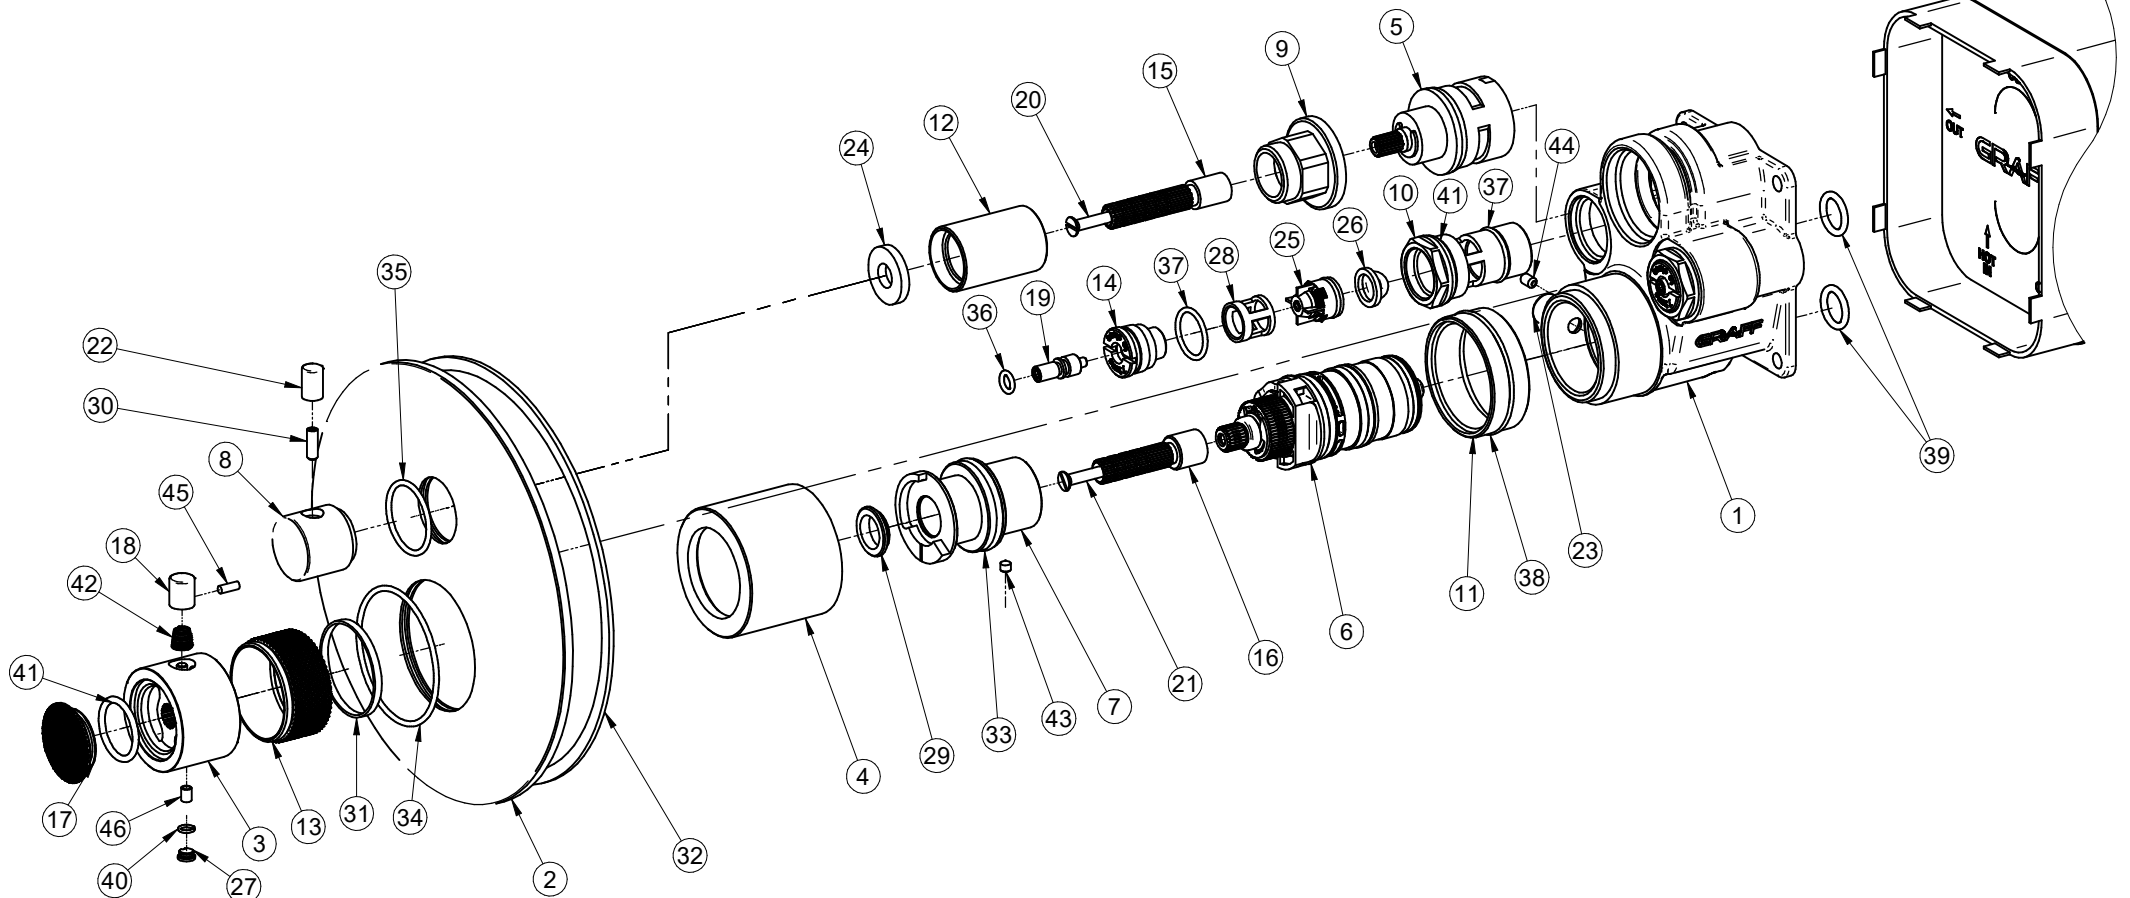

E-18036-RK-**-T

CAMEO Series

Rough -5164000

GRAFF[®]
Art of Bath