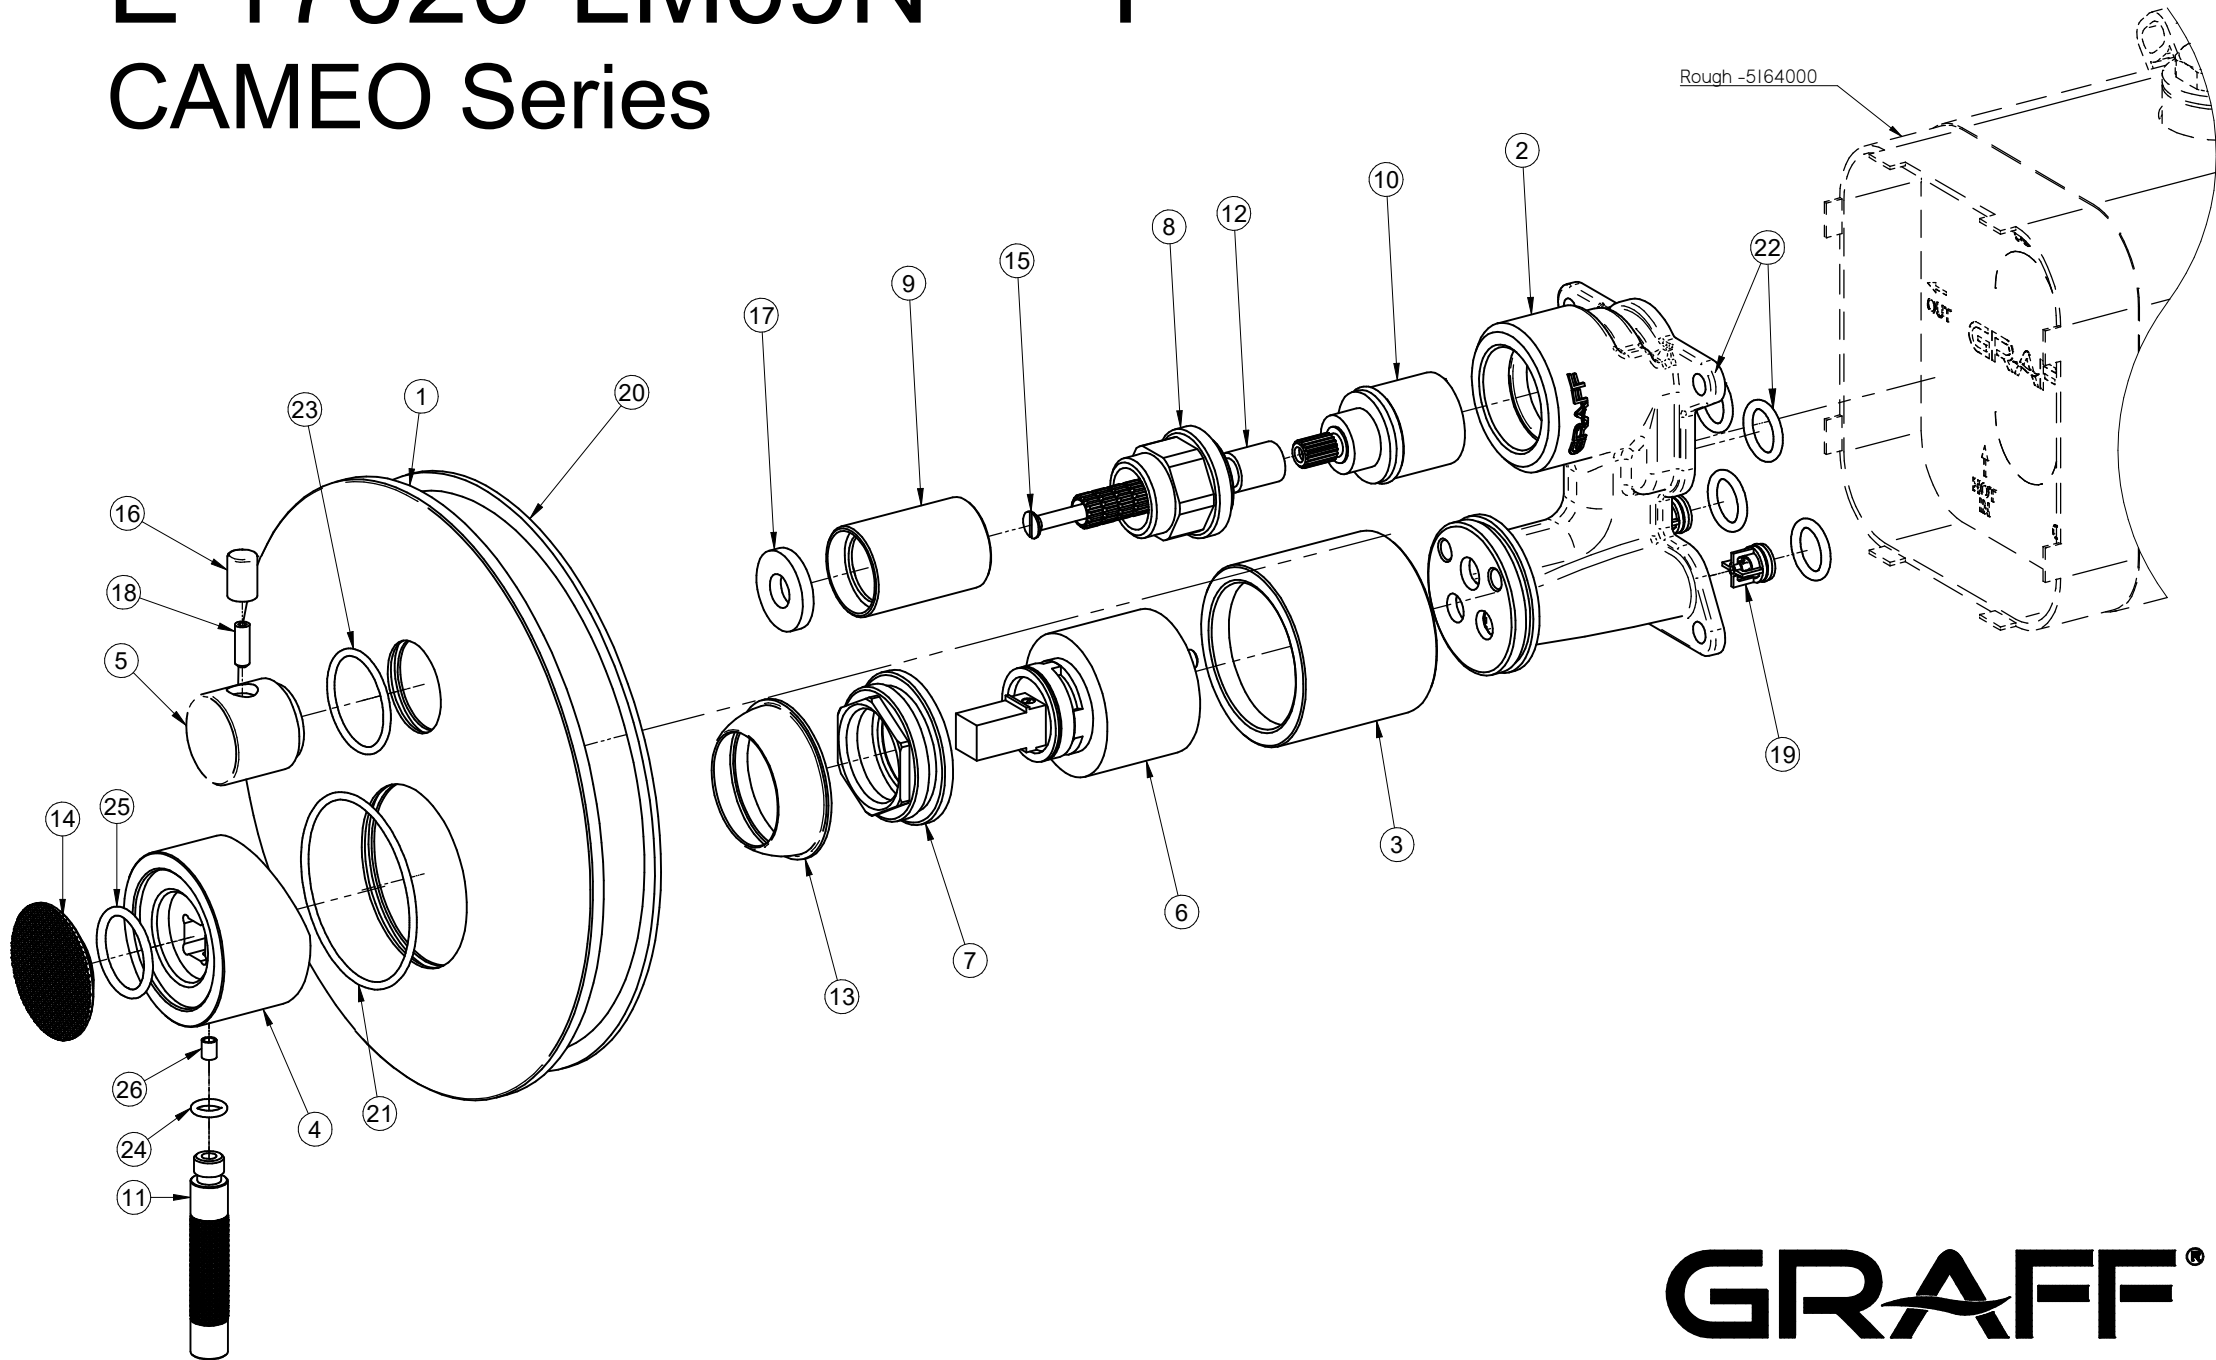

E-17020-LM69N-**-T

CAMEO Series

GRAFF®
Art of Bath