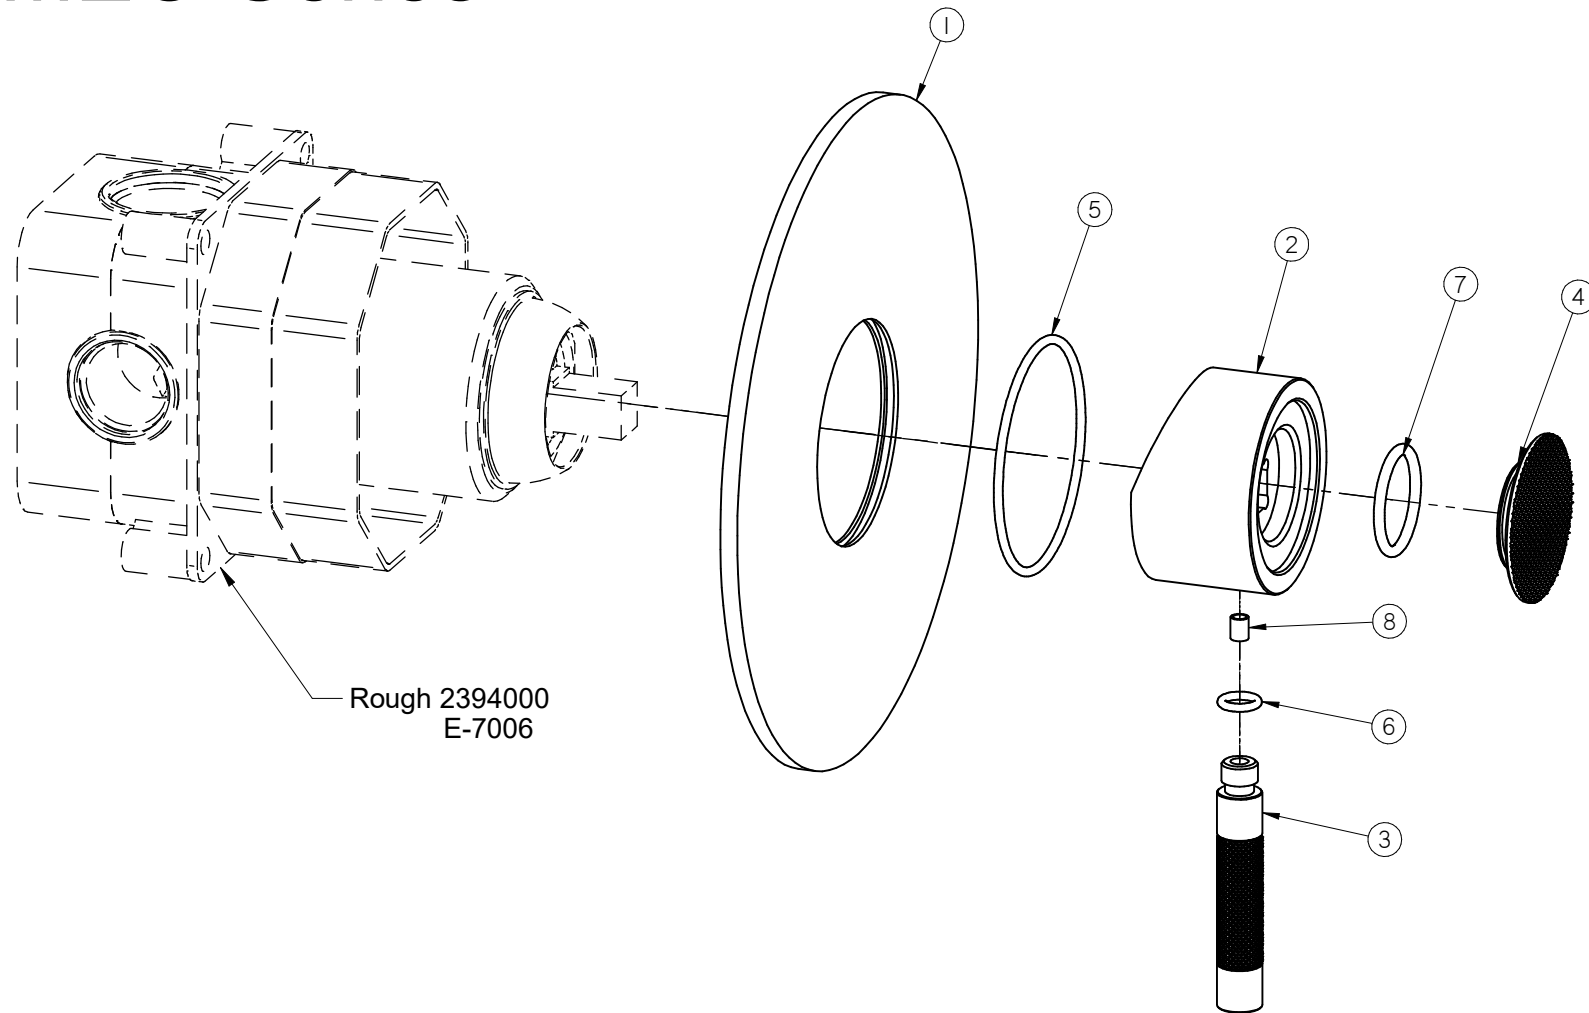

E-7030-LM69N-T

CAMEO Series

Rough 2394000
E-7006