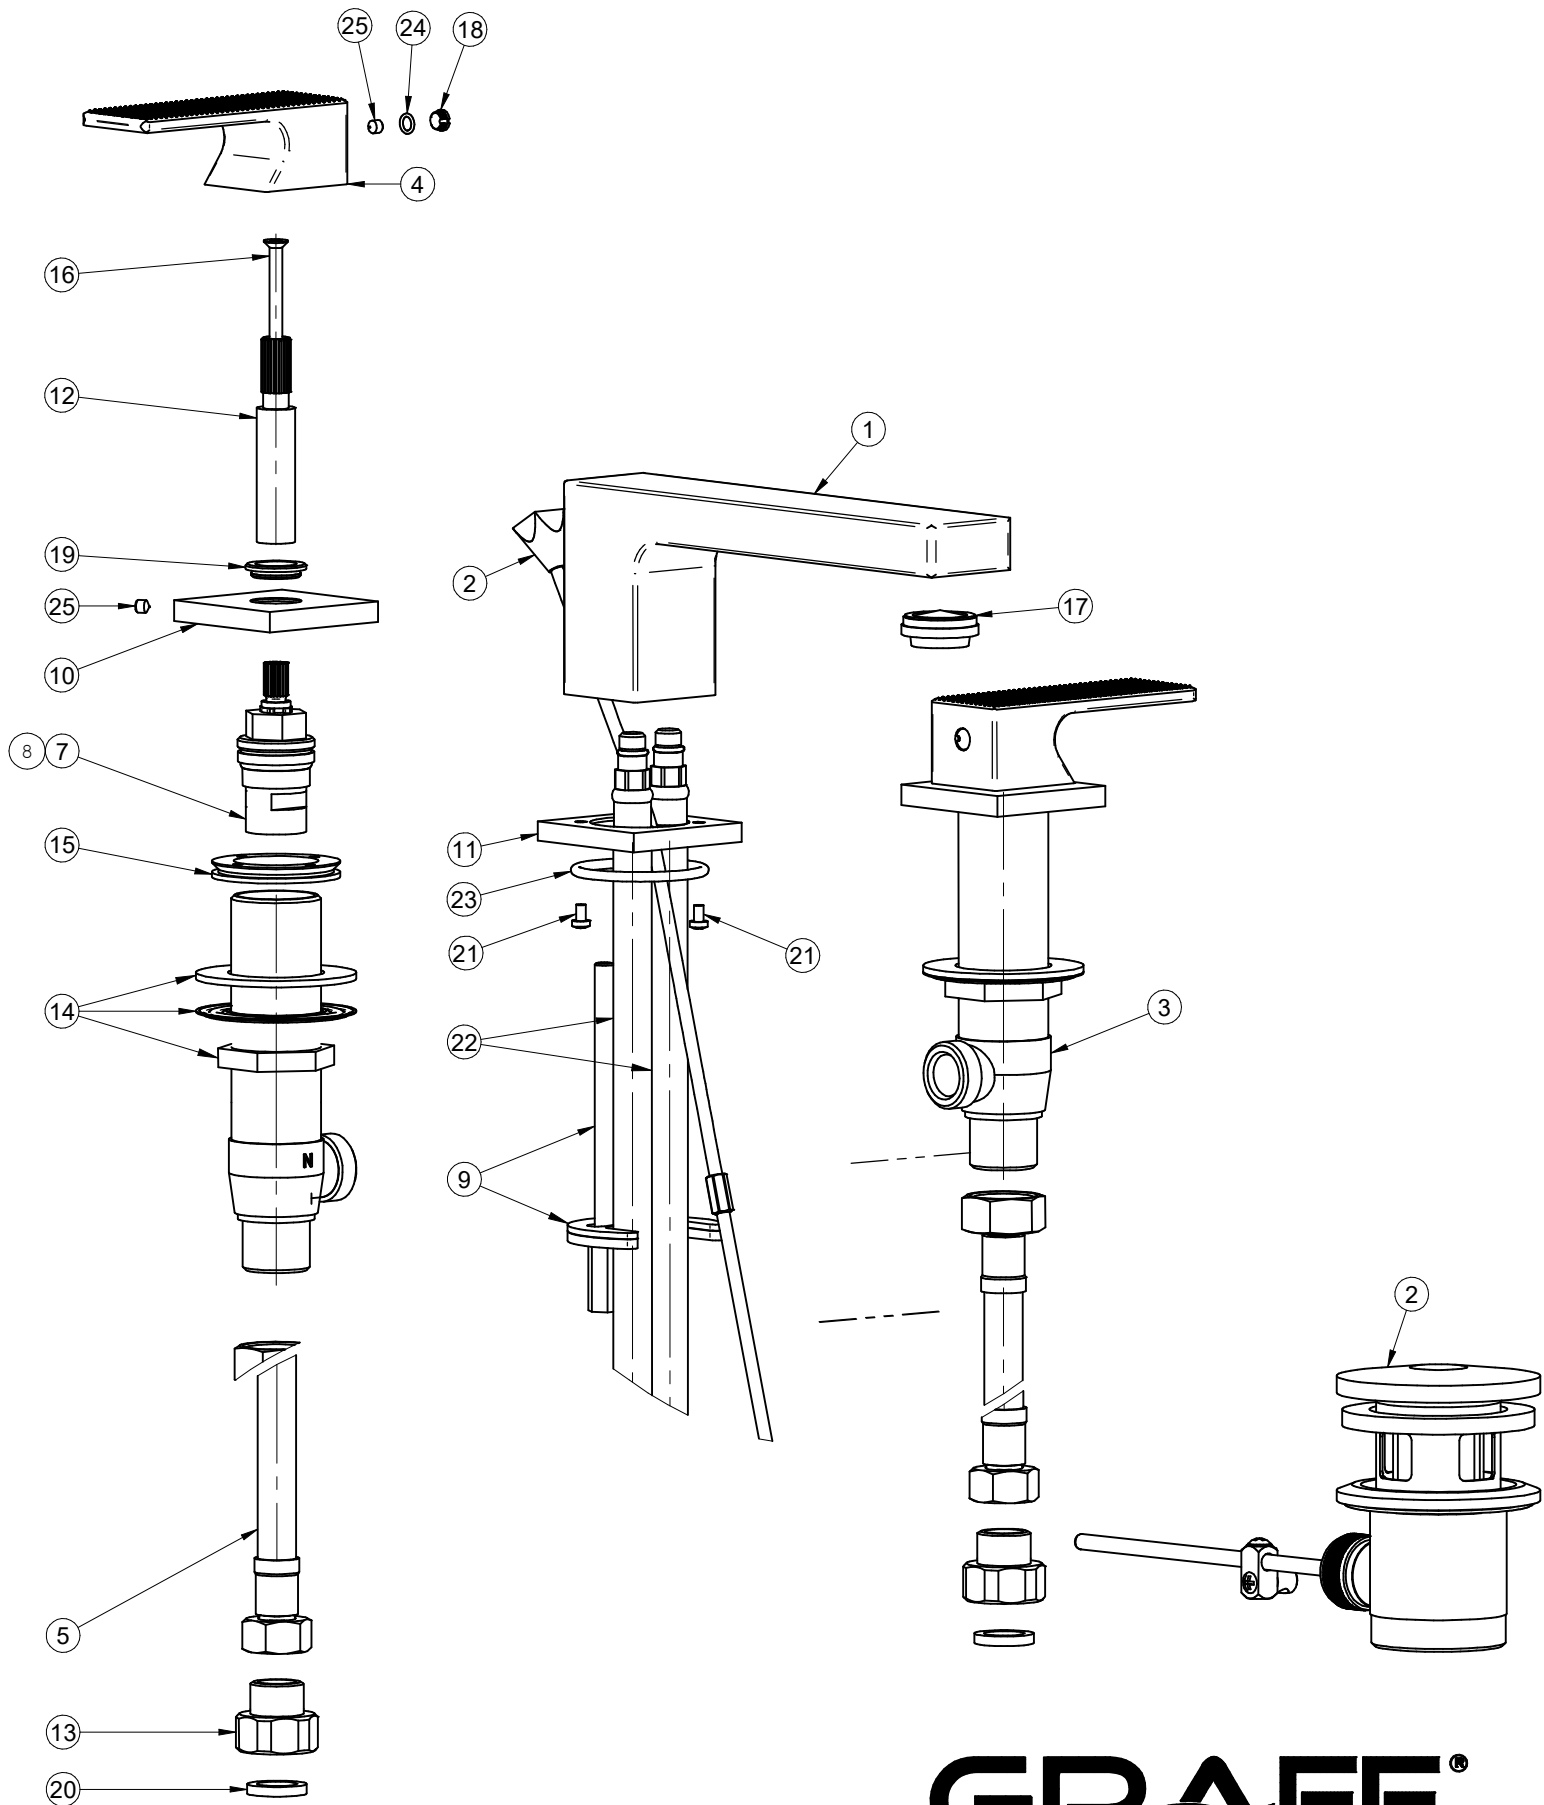

E-11210D-LM70B

INCANTO ARTE Series

GRAFF[®]
Art of Bath