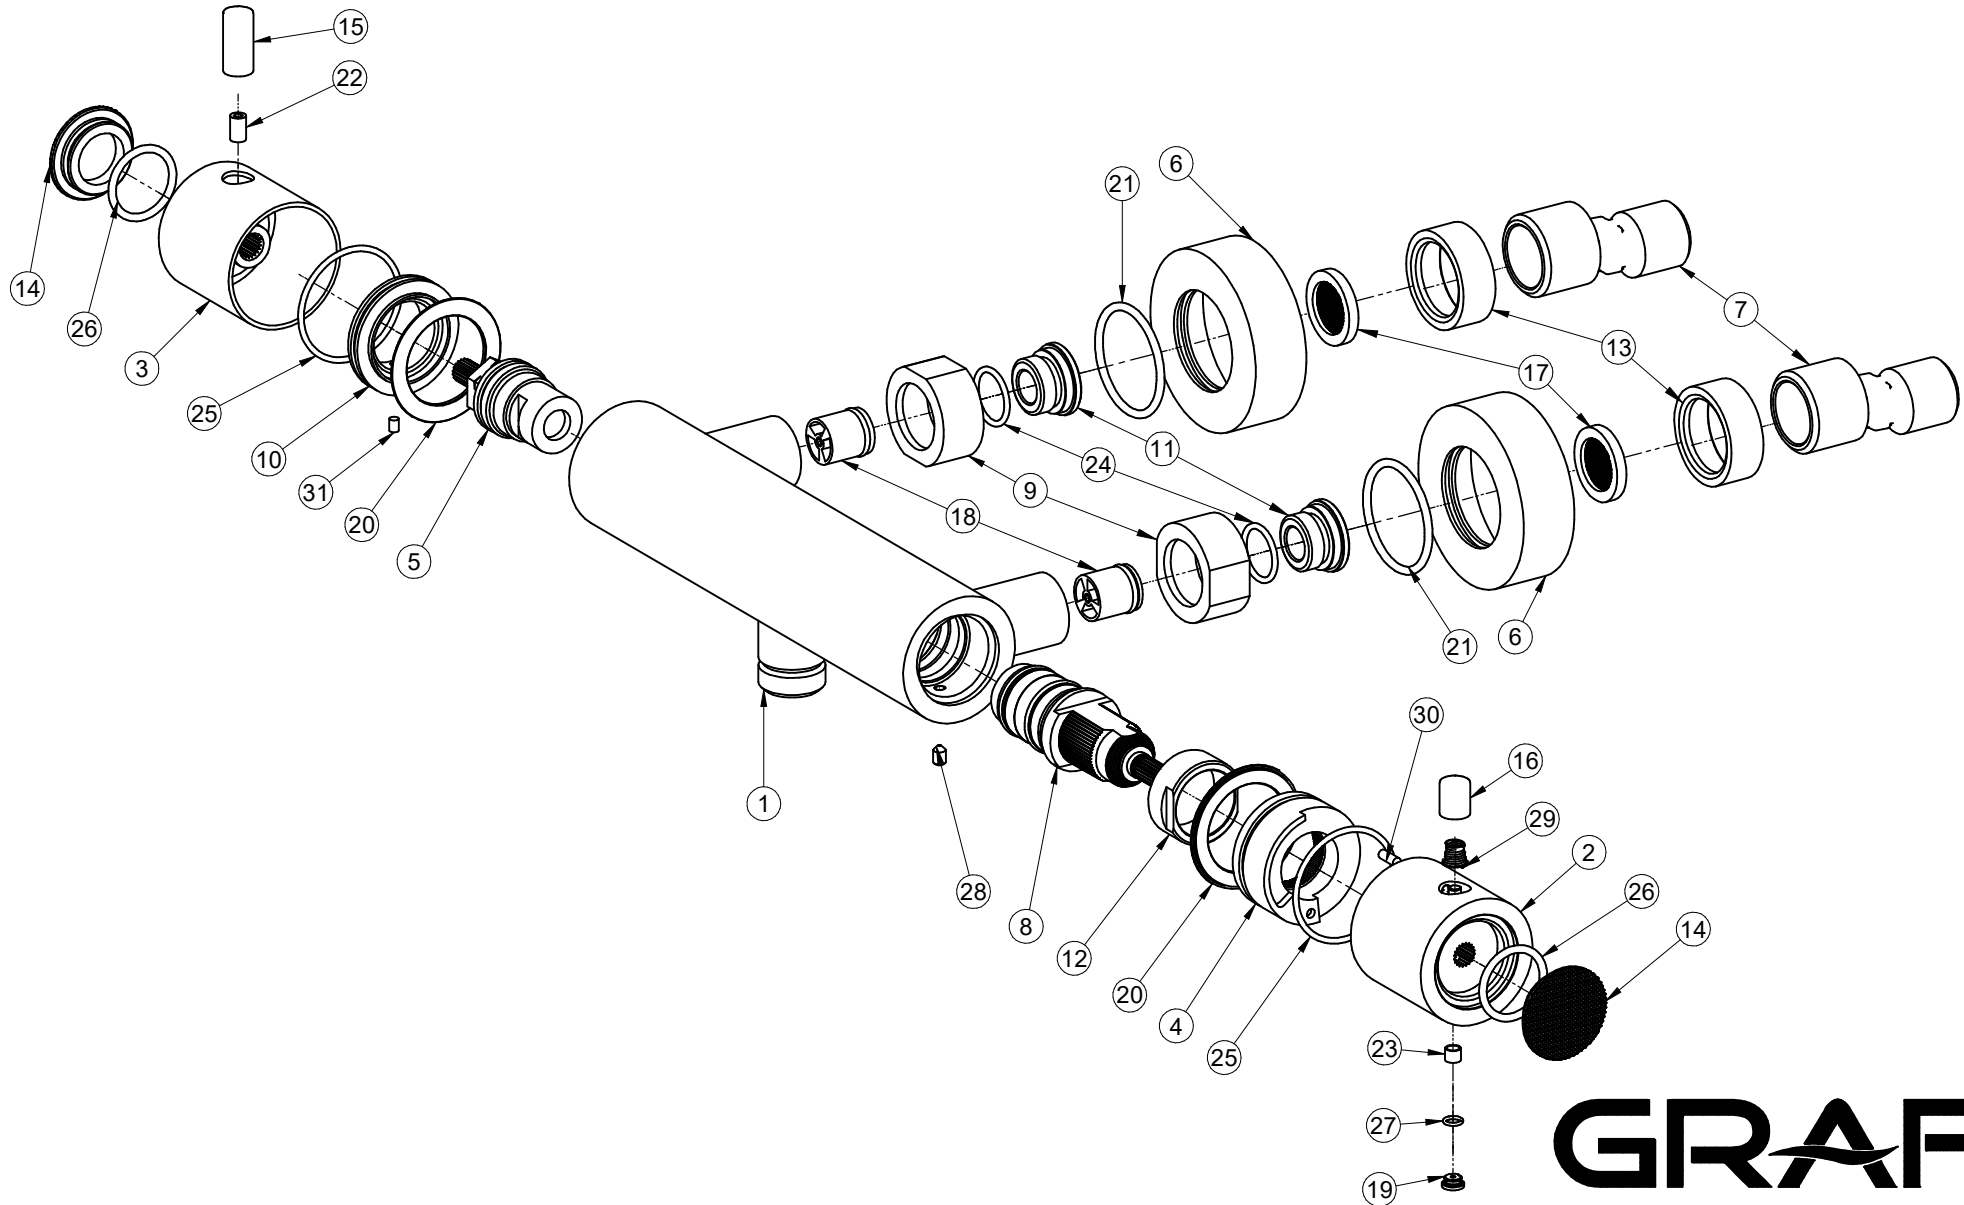

EX-6180-RKT1

CAMEO Series

GRAFF[®]
Art of Bath