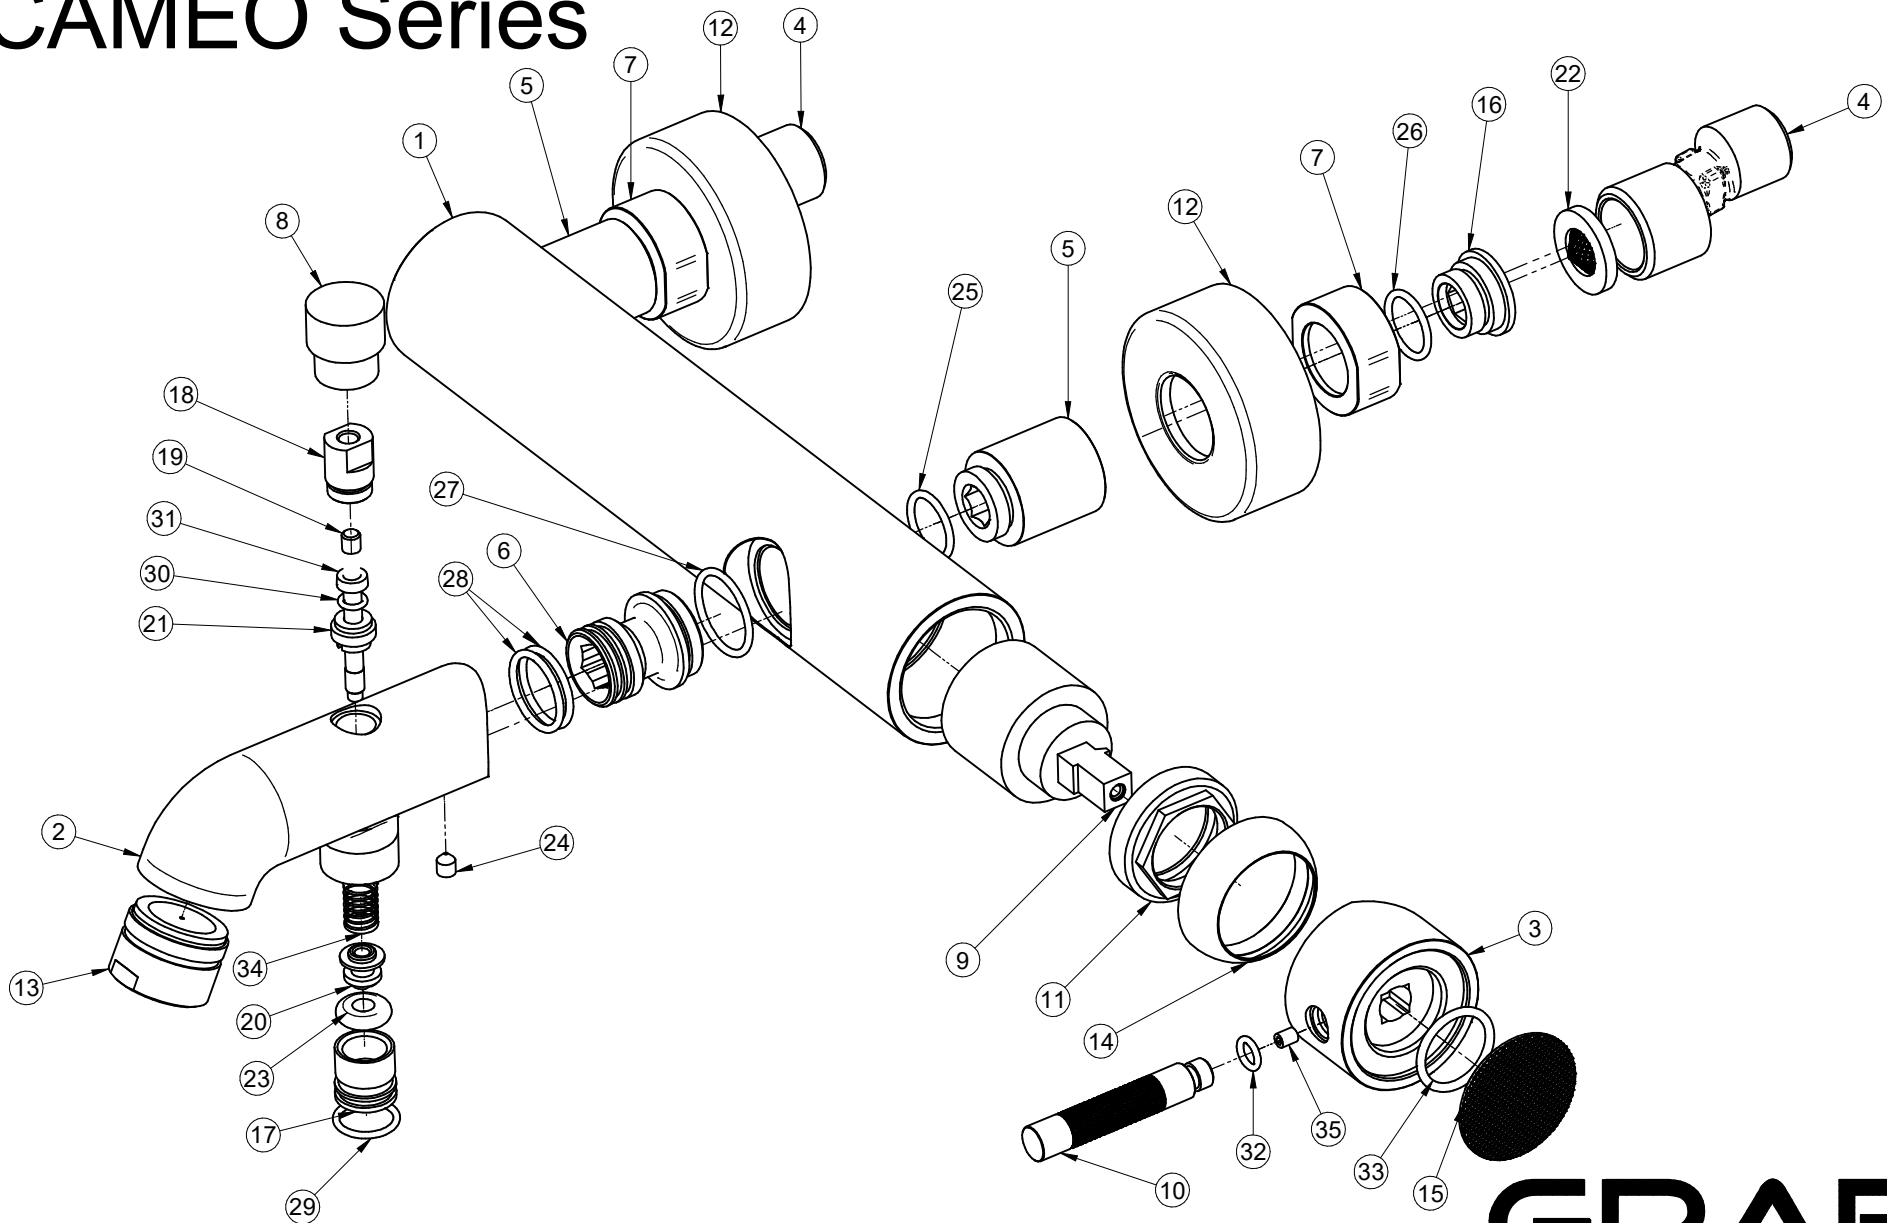

EX-11177-LM69WS-**

CAMEO Series

GRAFF[®]
Art of Bath