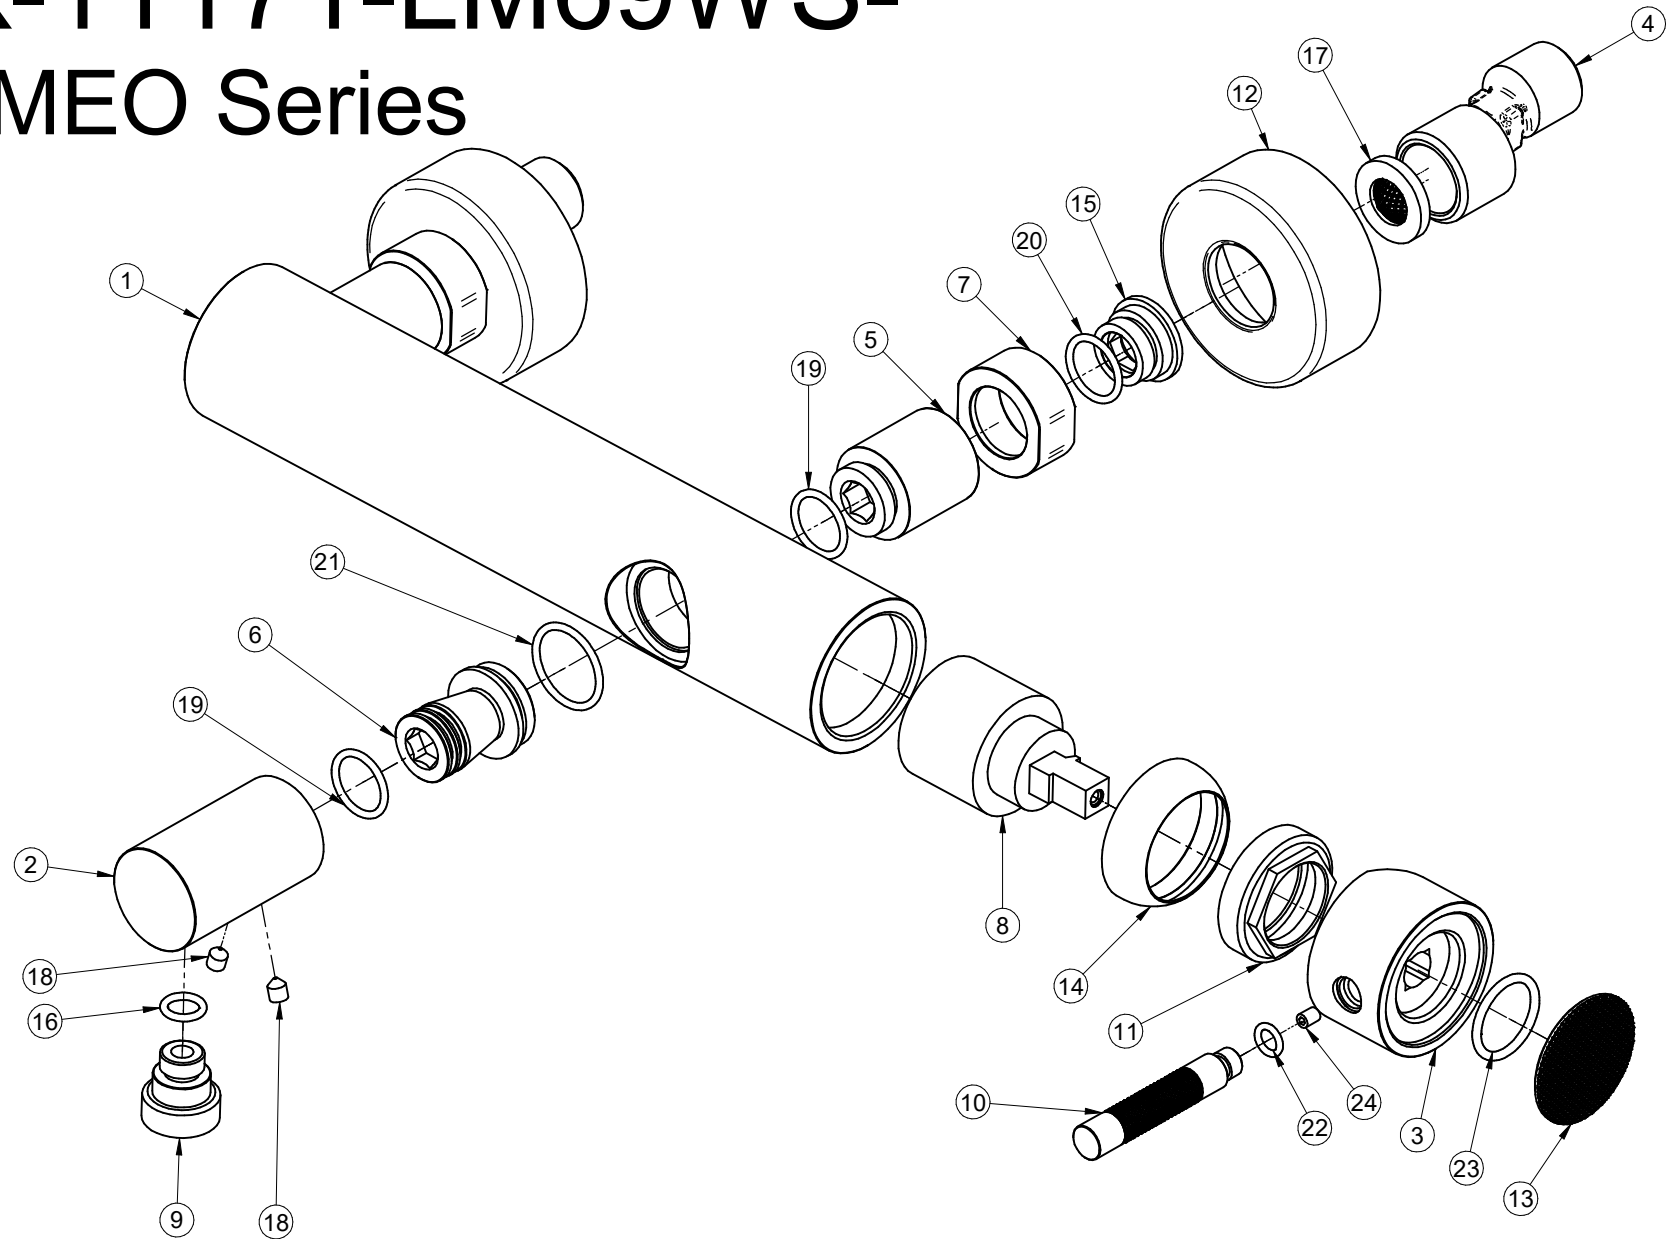

EX-11171-LM69WS-**

CAMEO Series

GRAFF®
Art of Bath