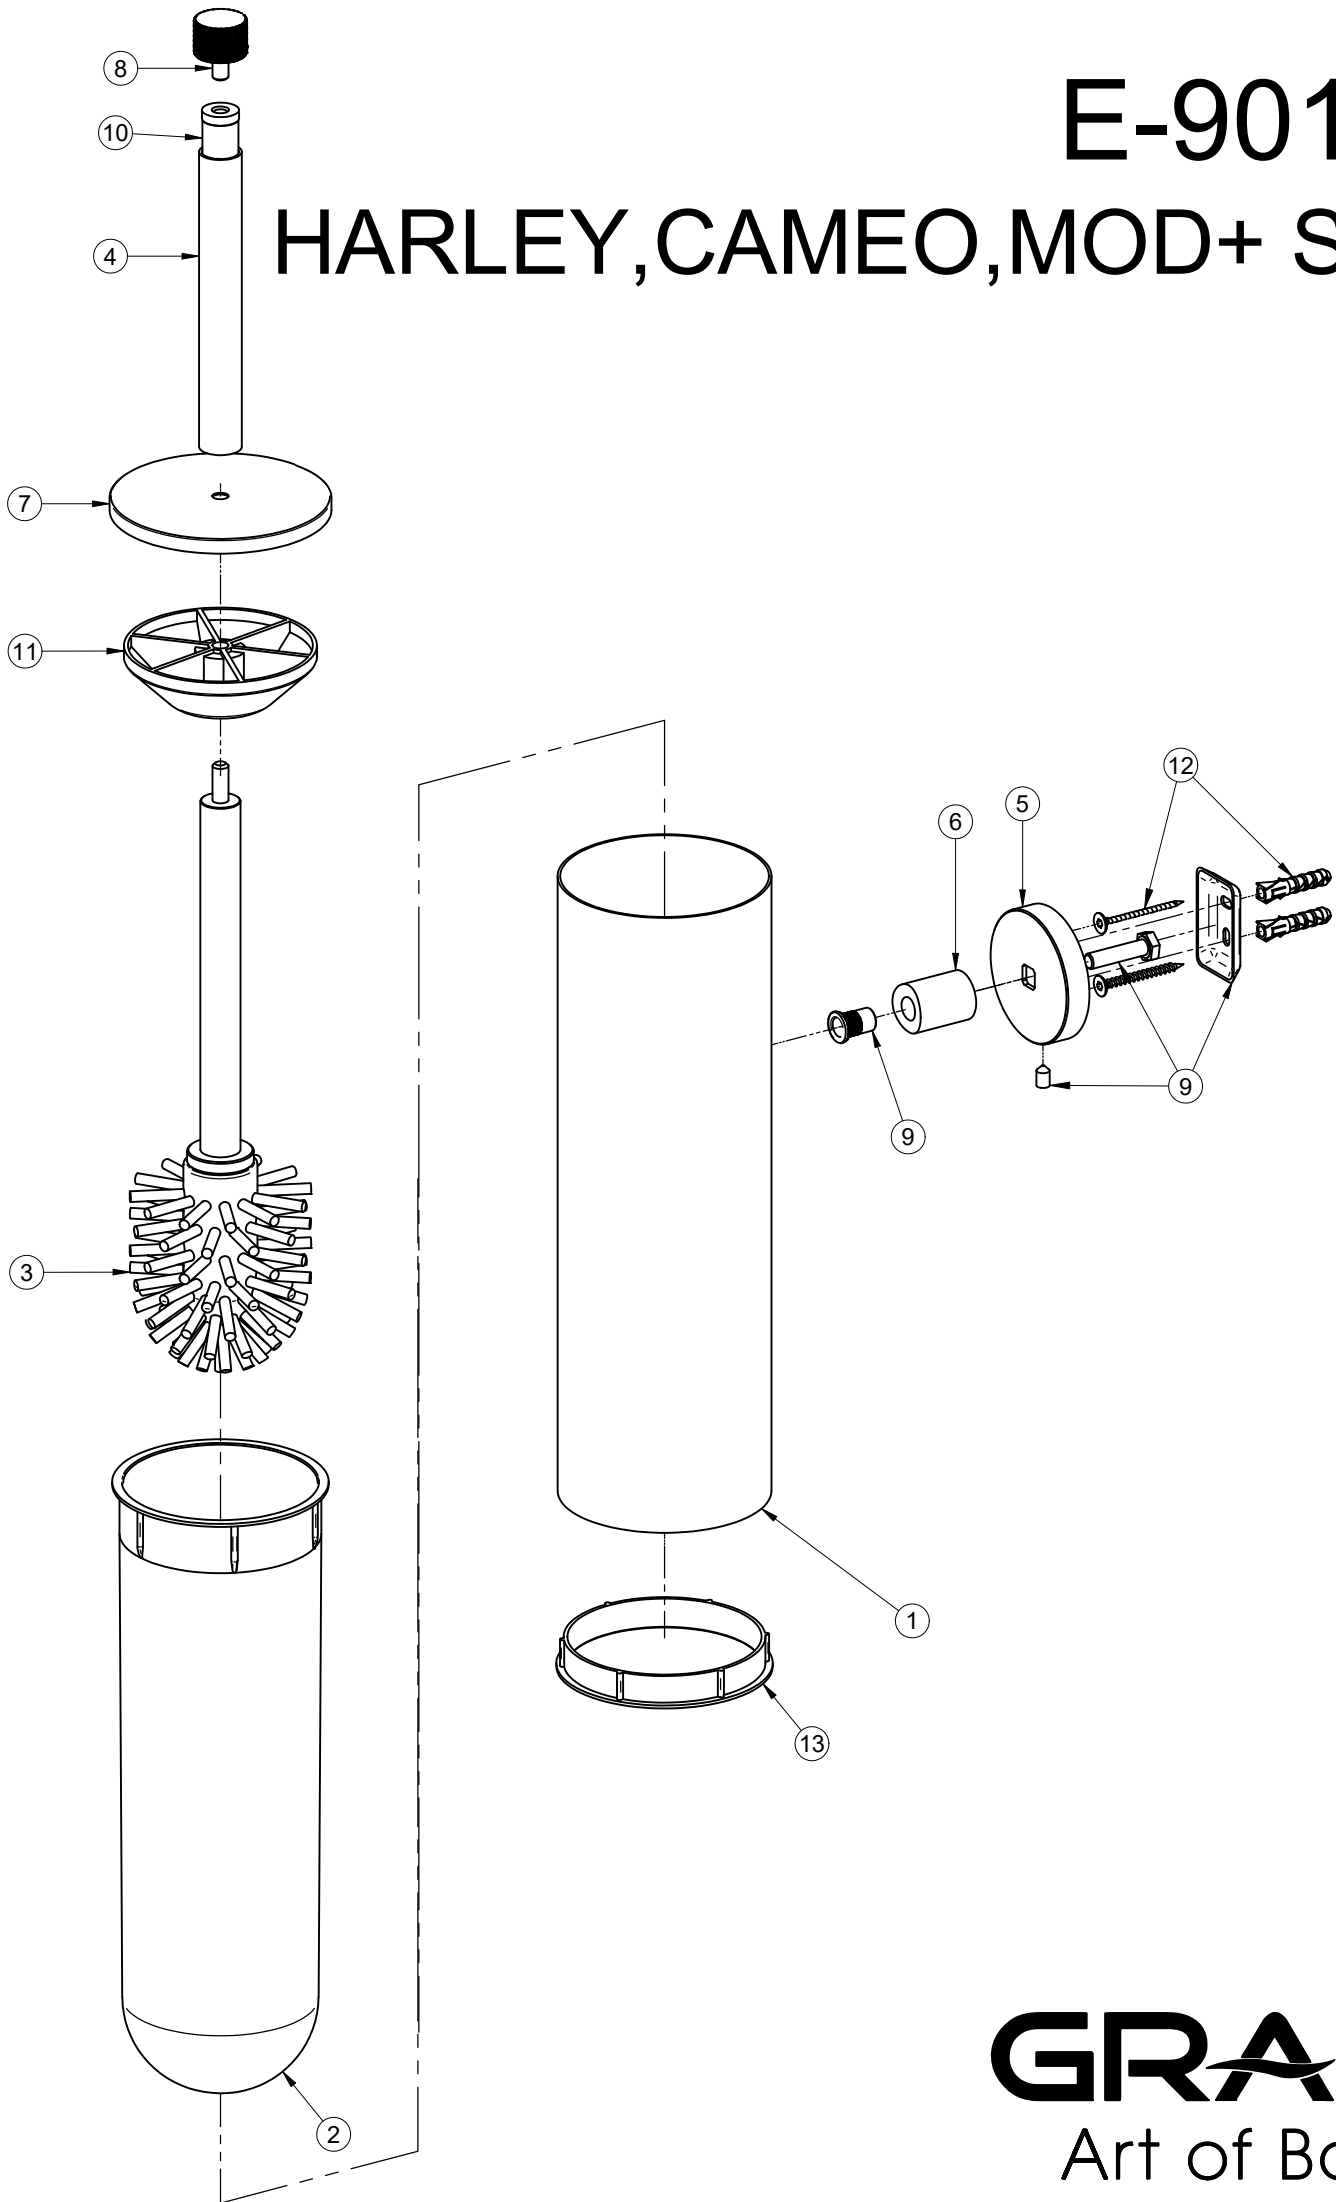

E-9013-**

HARLEY, CAMEO, MOD+ Series

GRAFF[®]
Art of Bath