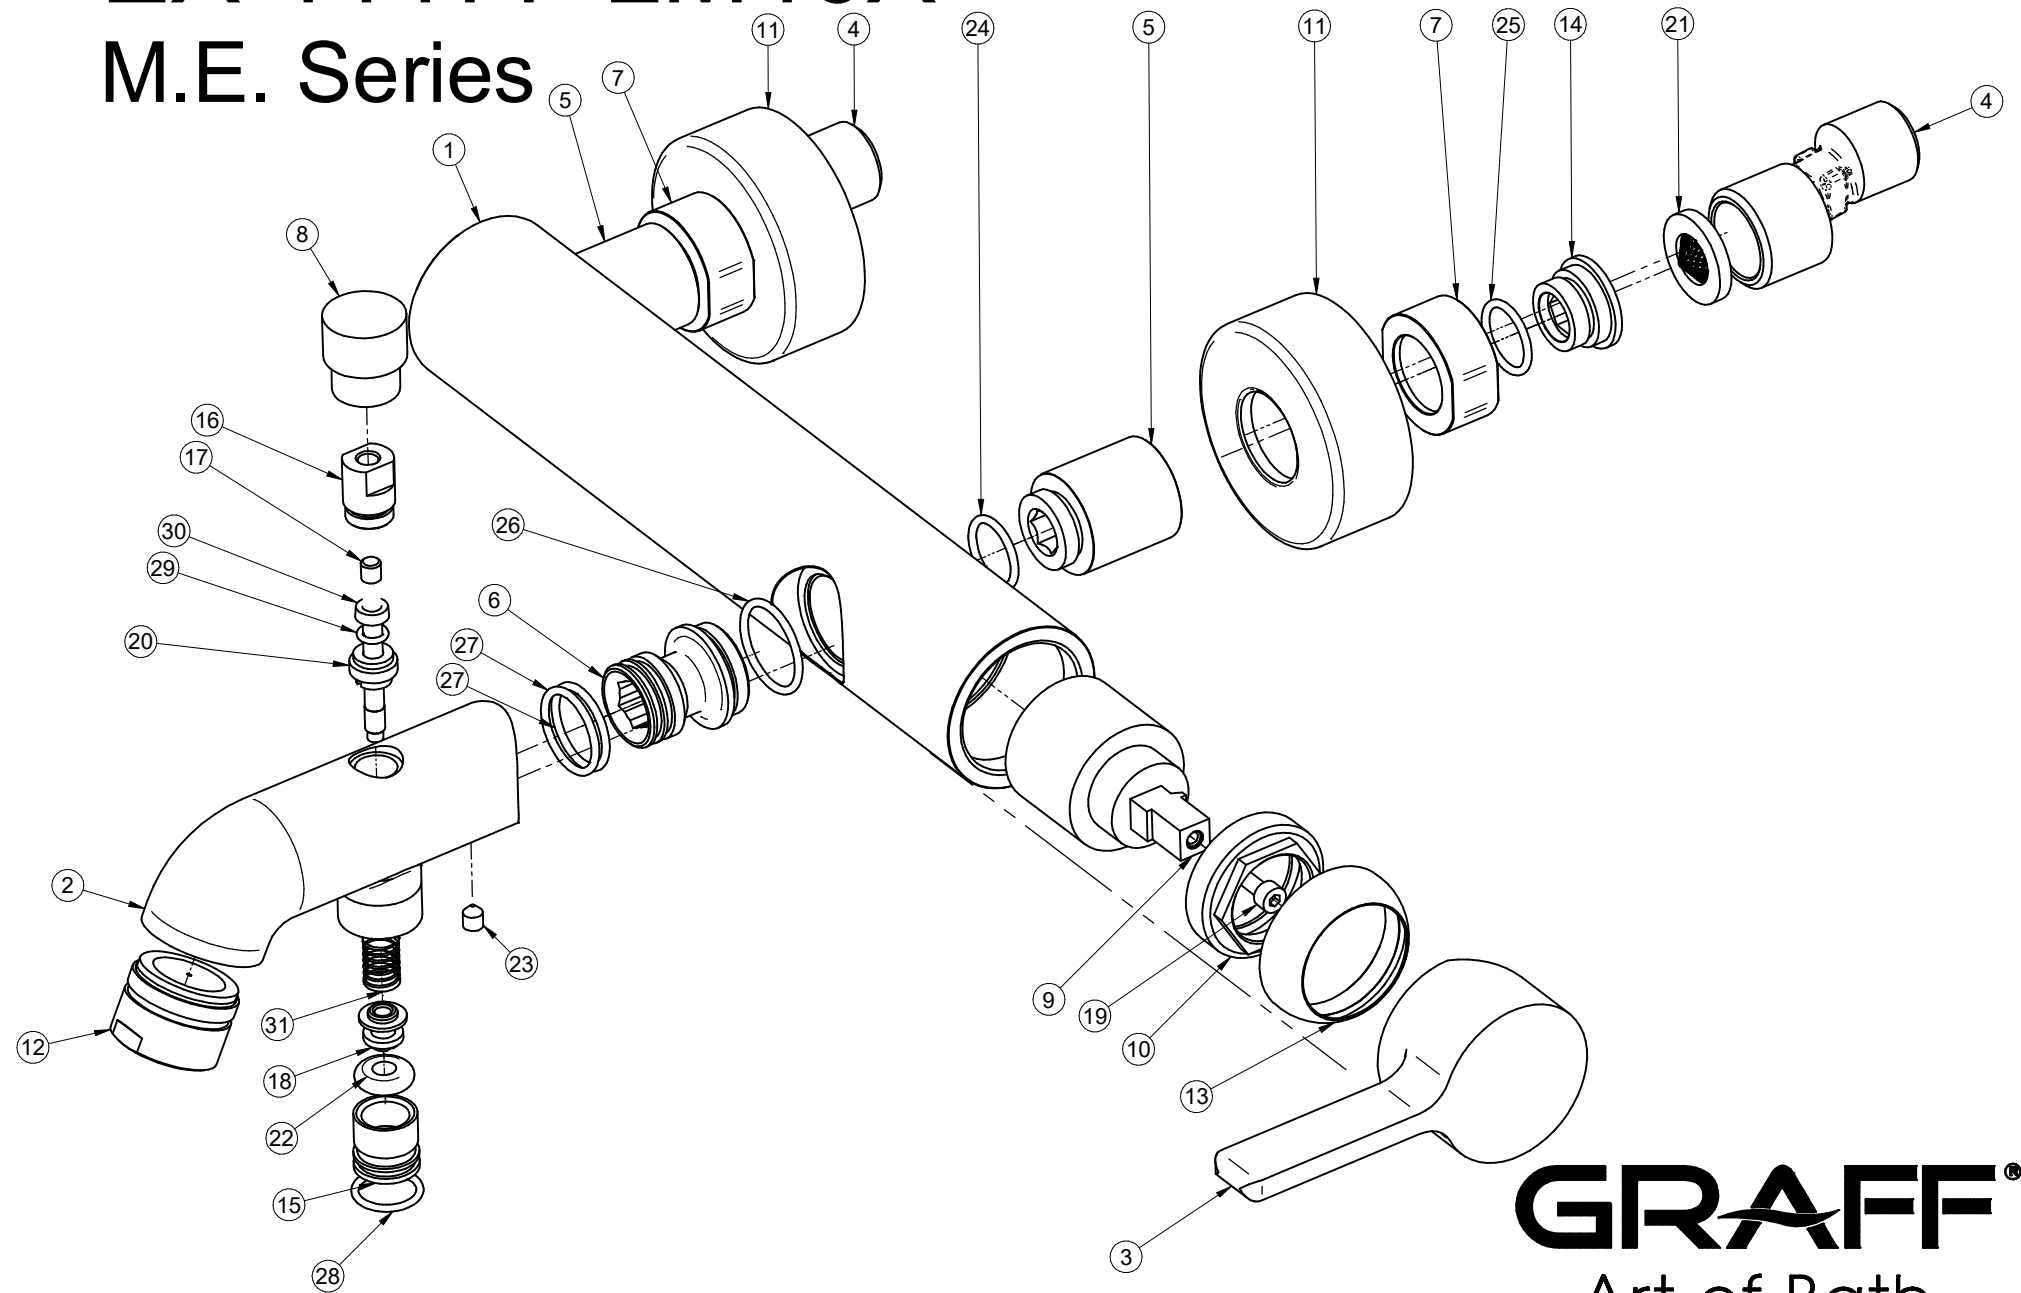

EX-11177-LM46X

M.E. Series

GRAFF[®]
Art of Bath