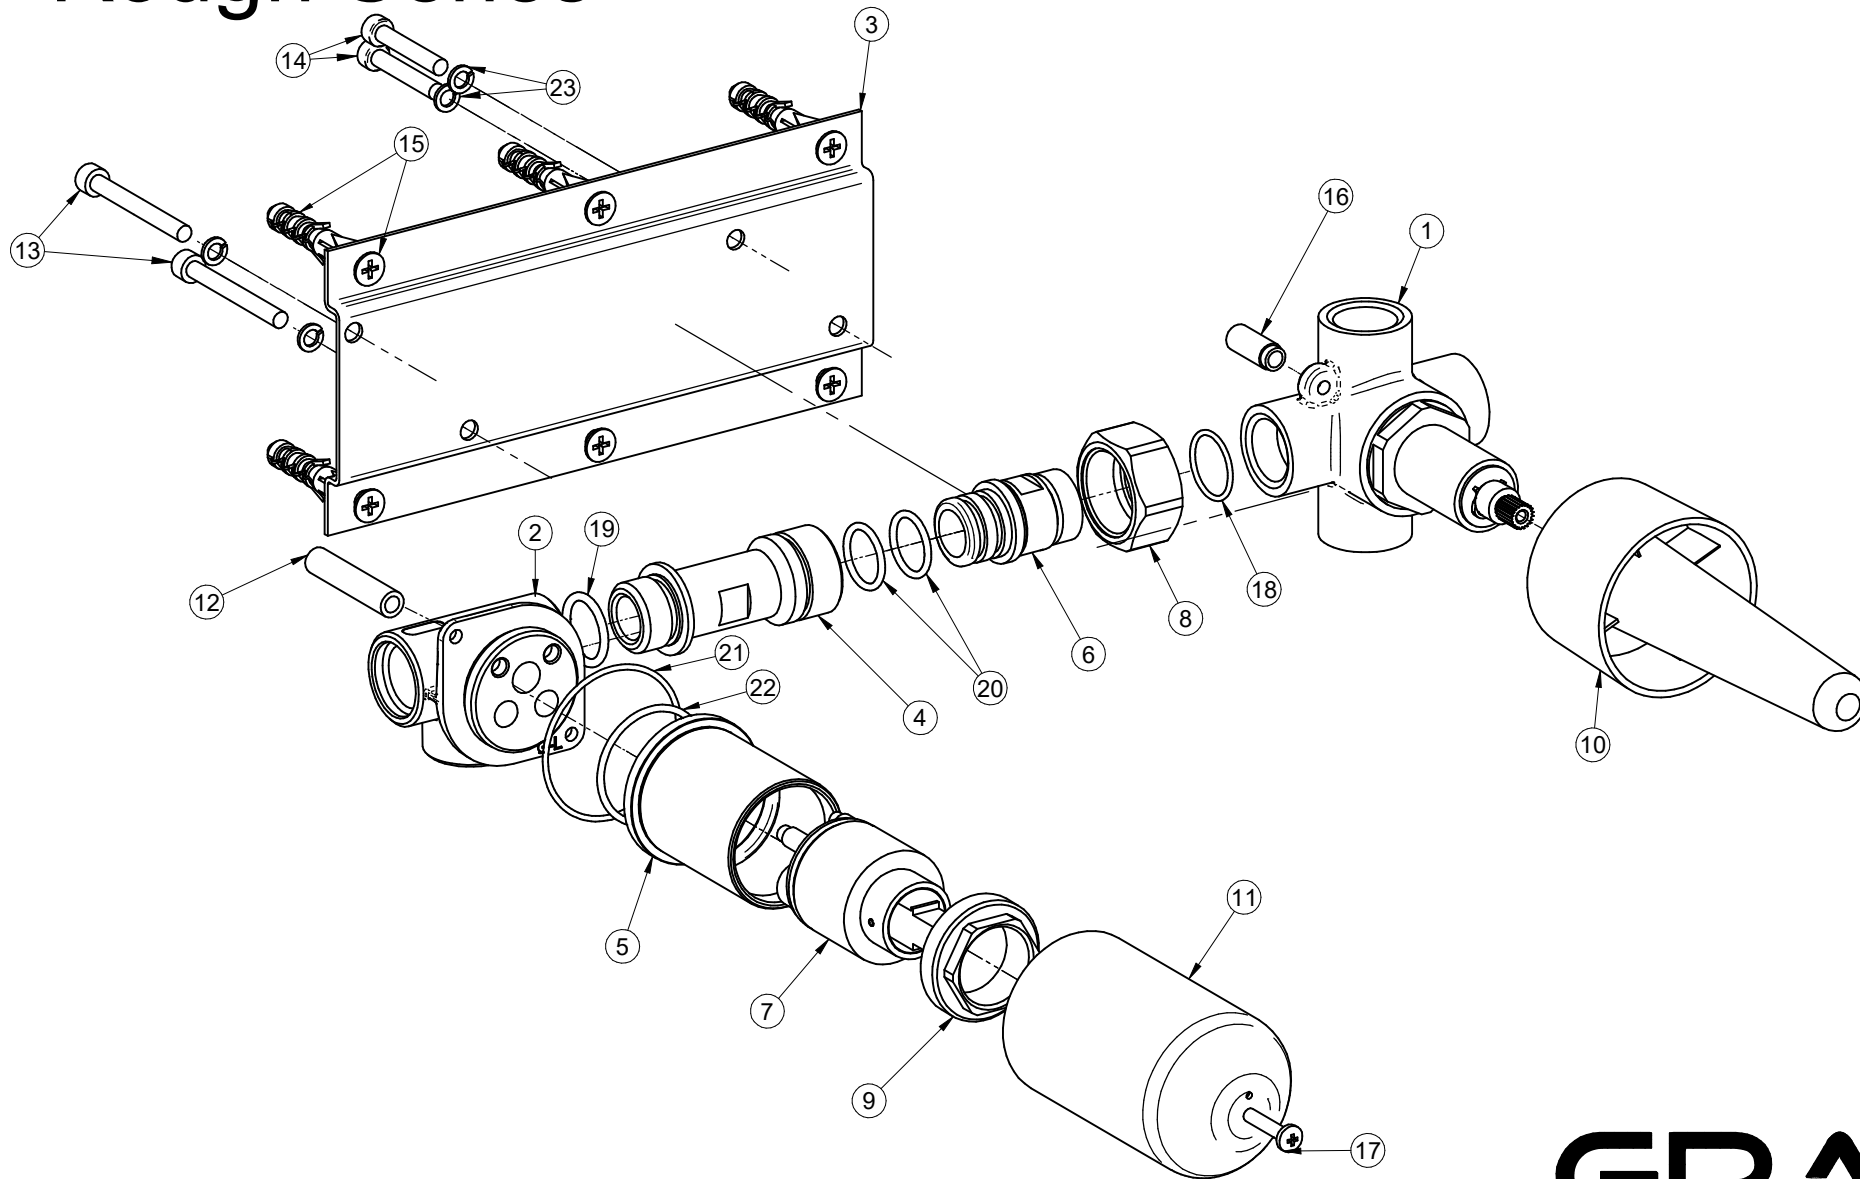

E-1042

Rough Series

GRAFF[®]
Art of Bath