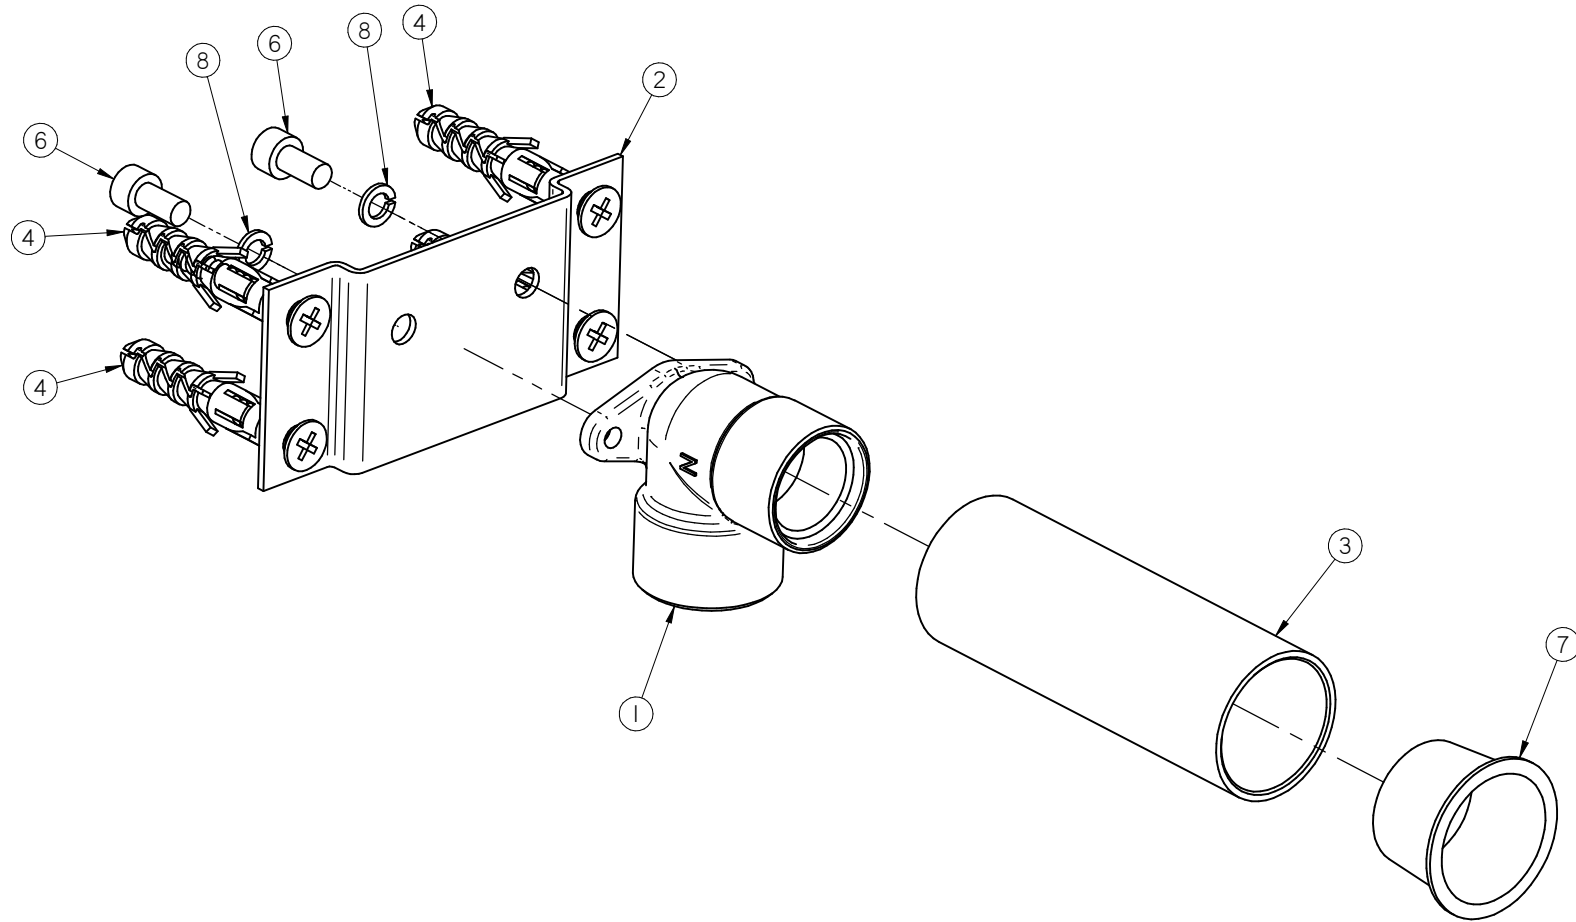

E-1041

ROUGH Series

GRAFF[®]
Art of Bath