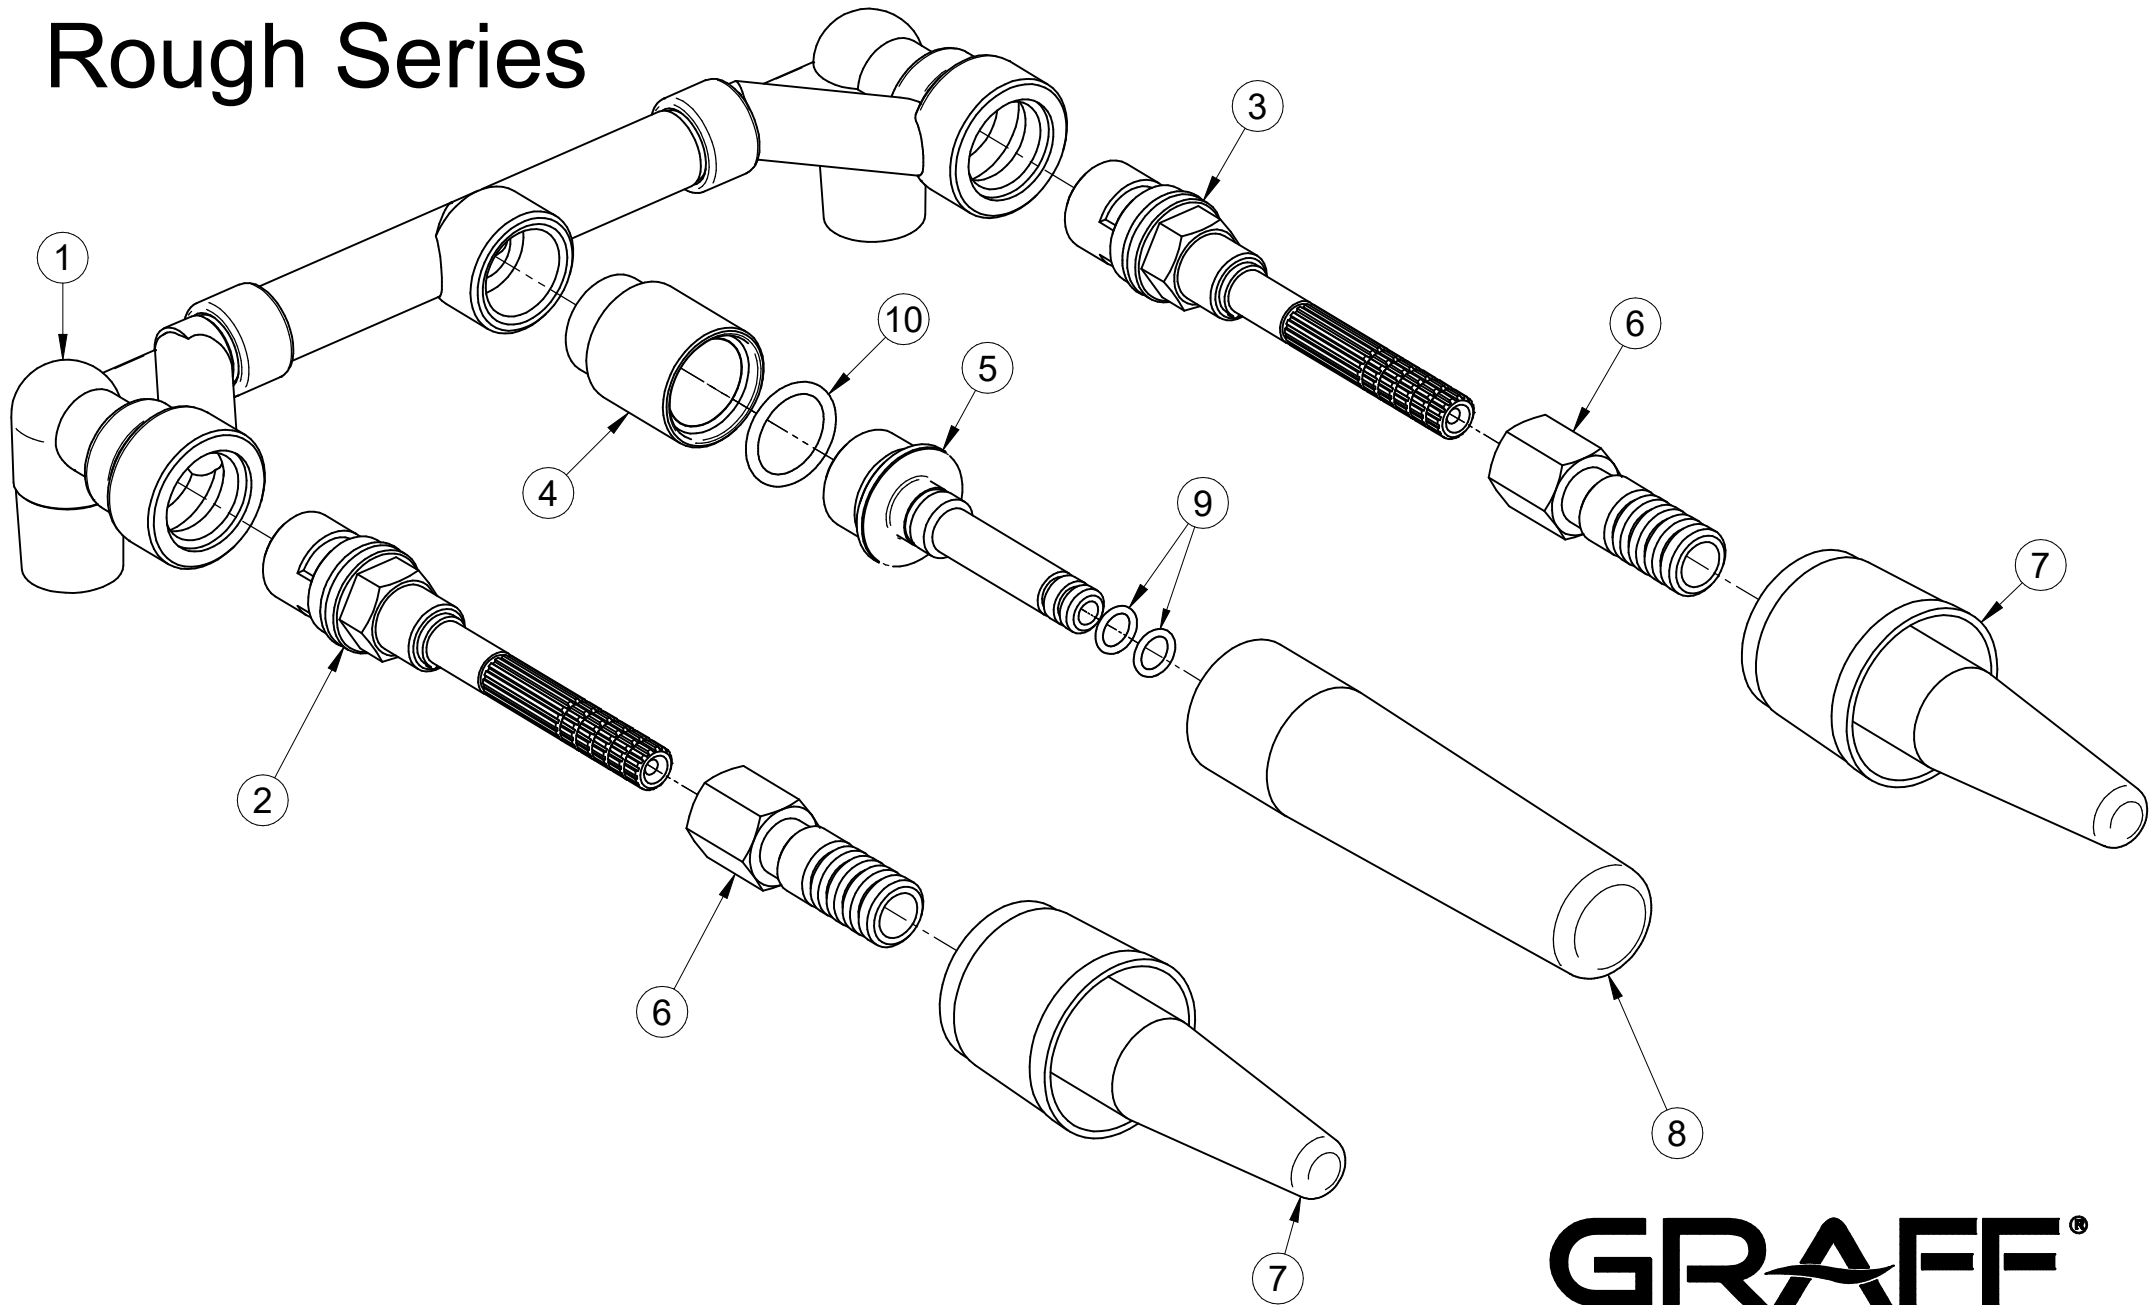

E-1010B

Rough Series

GRAFF[®]
Art of Bath