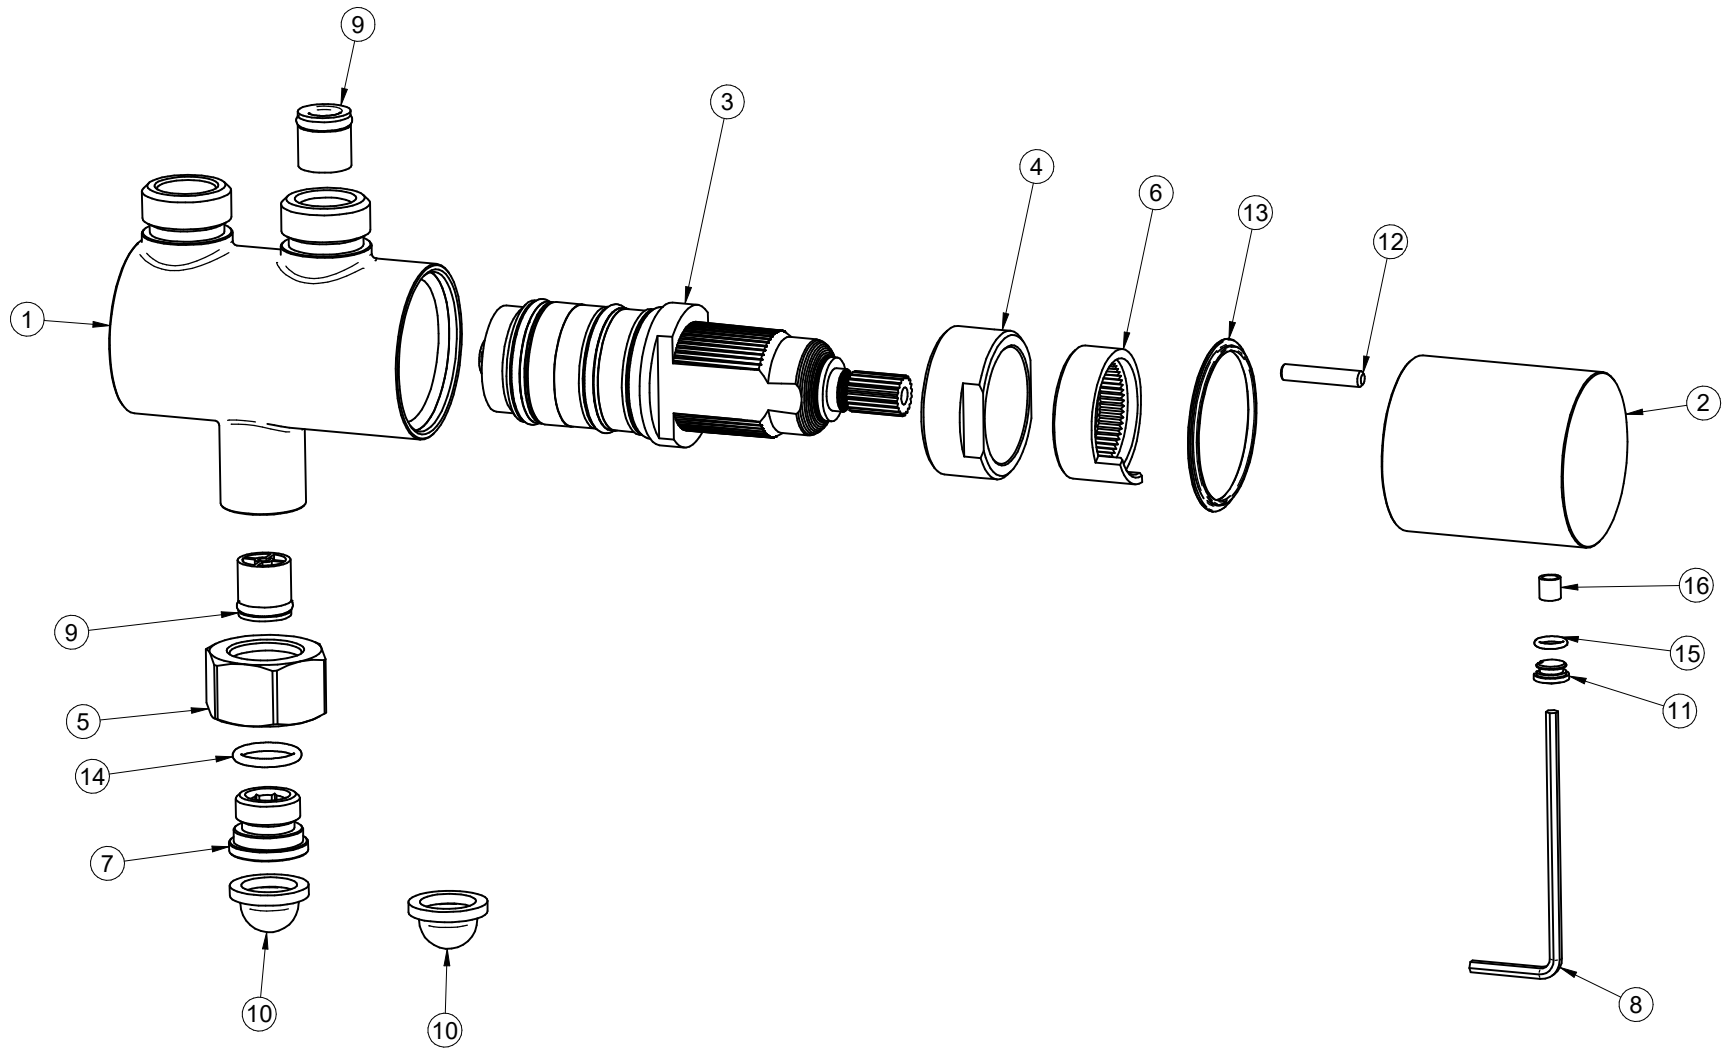

E-1044

SENSOR MIXER Series

GRAFF[®]
Art of Bath