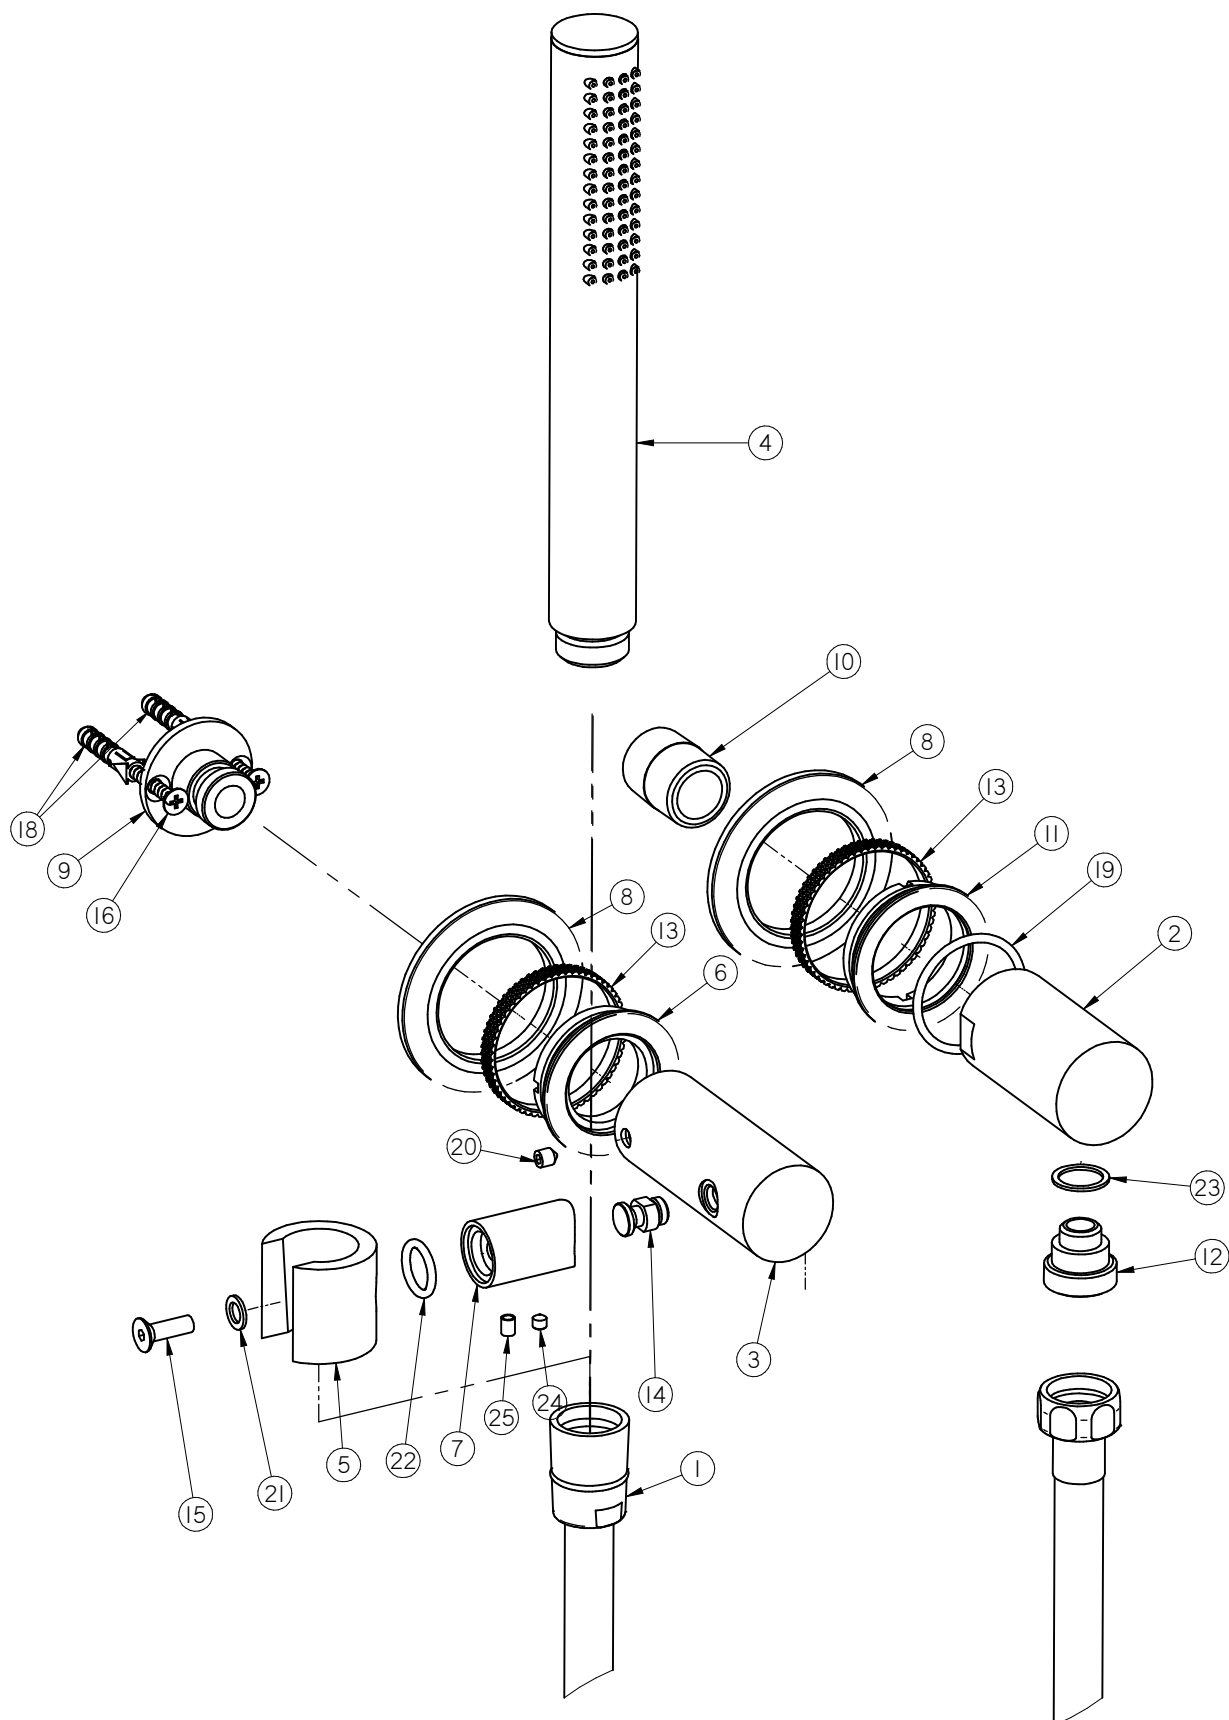

# E-86191-\*\*

## CAMEO, HARLEY, MOD+ Series

**GRAFF**<sup>®</sup>  
Art of Bath