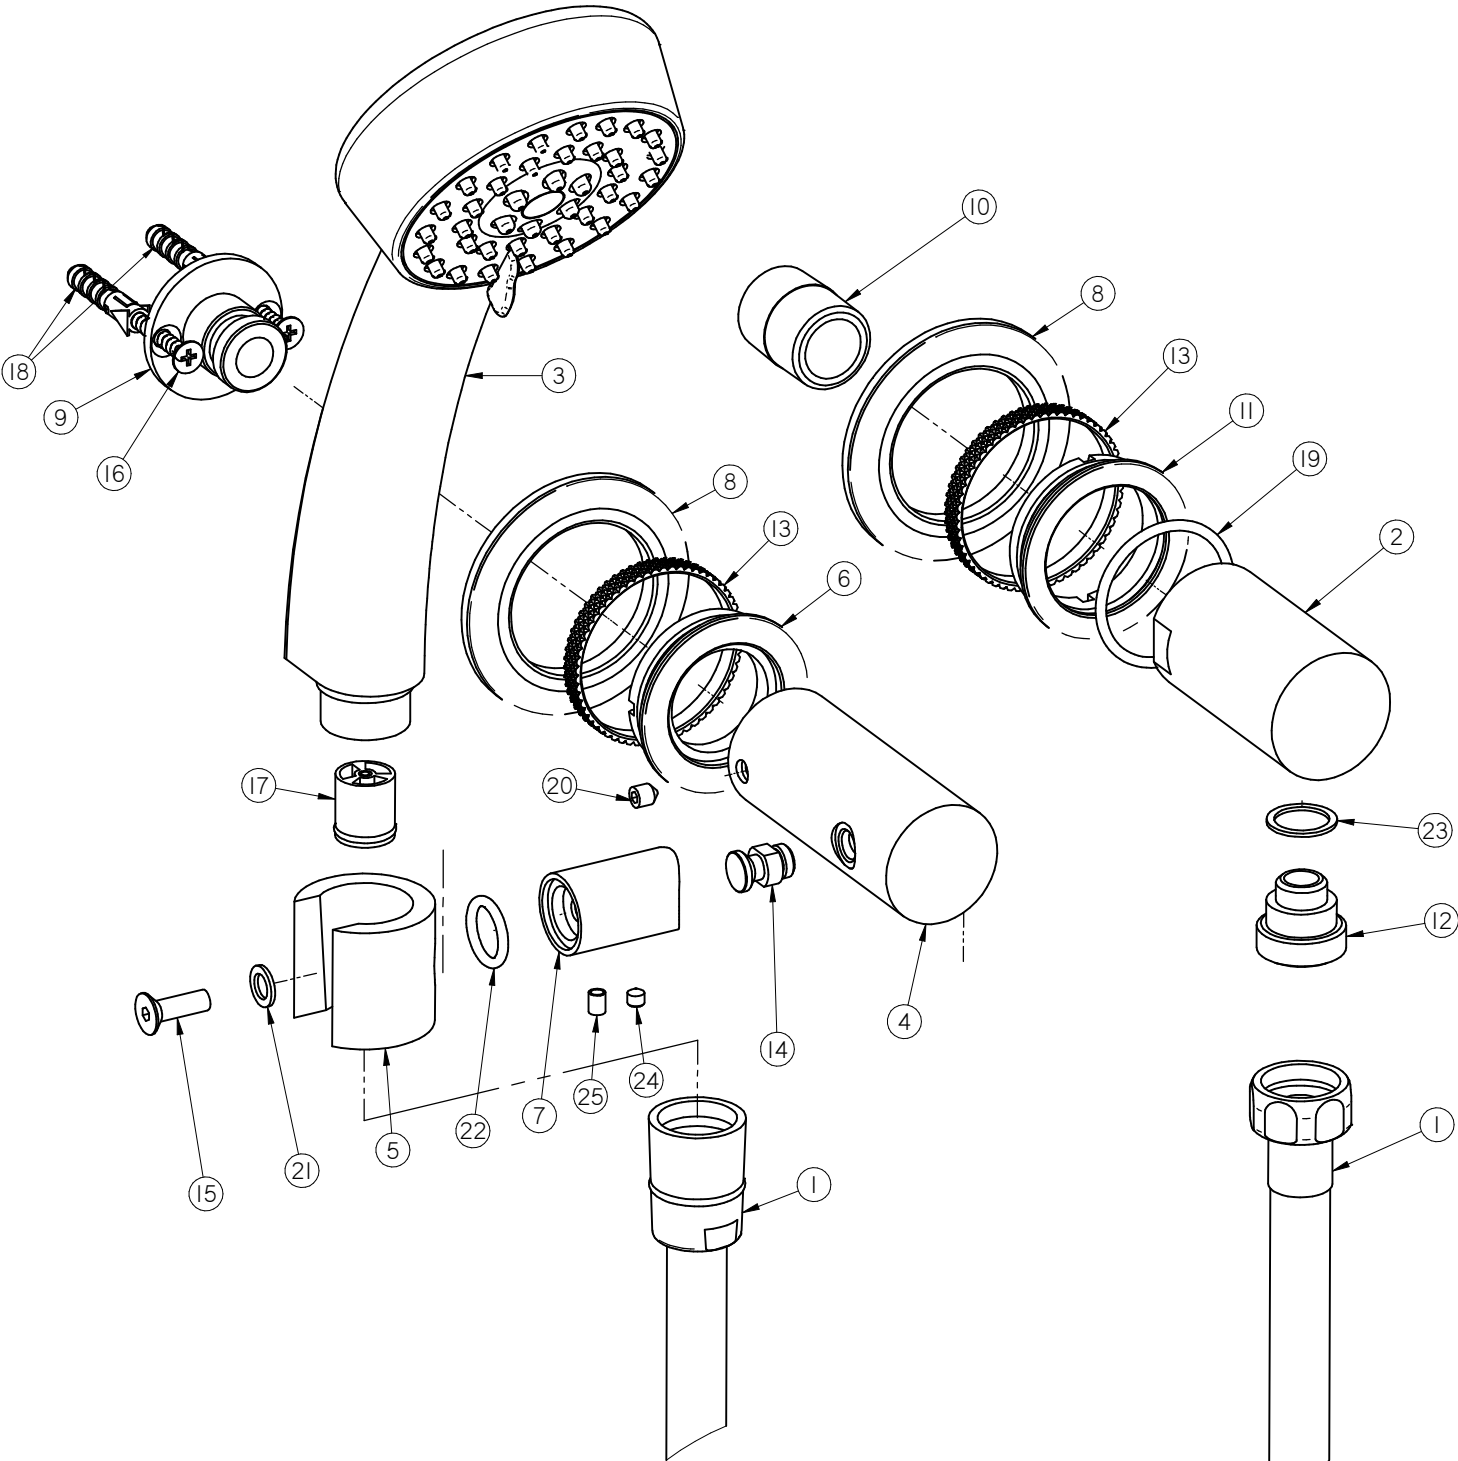

E-86291-**

HARLEY, CAMEO, MOD+ Series

GRAFF[®]
Art of Bath