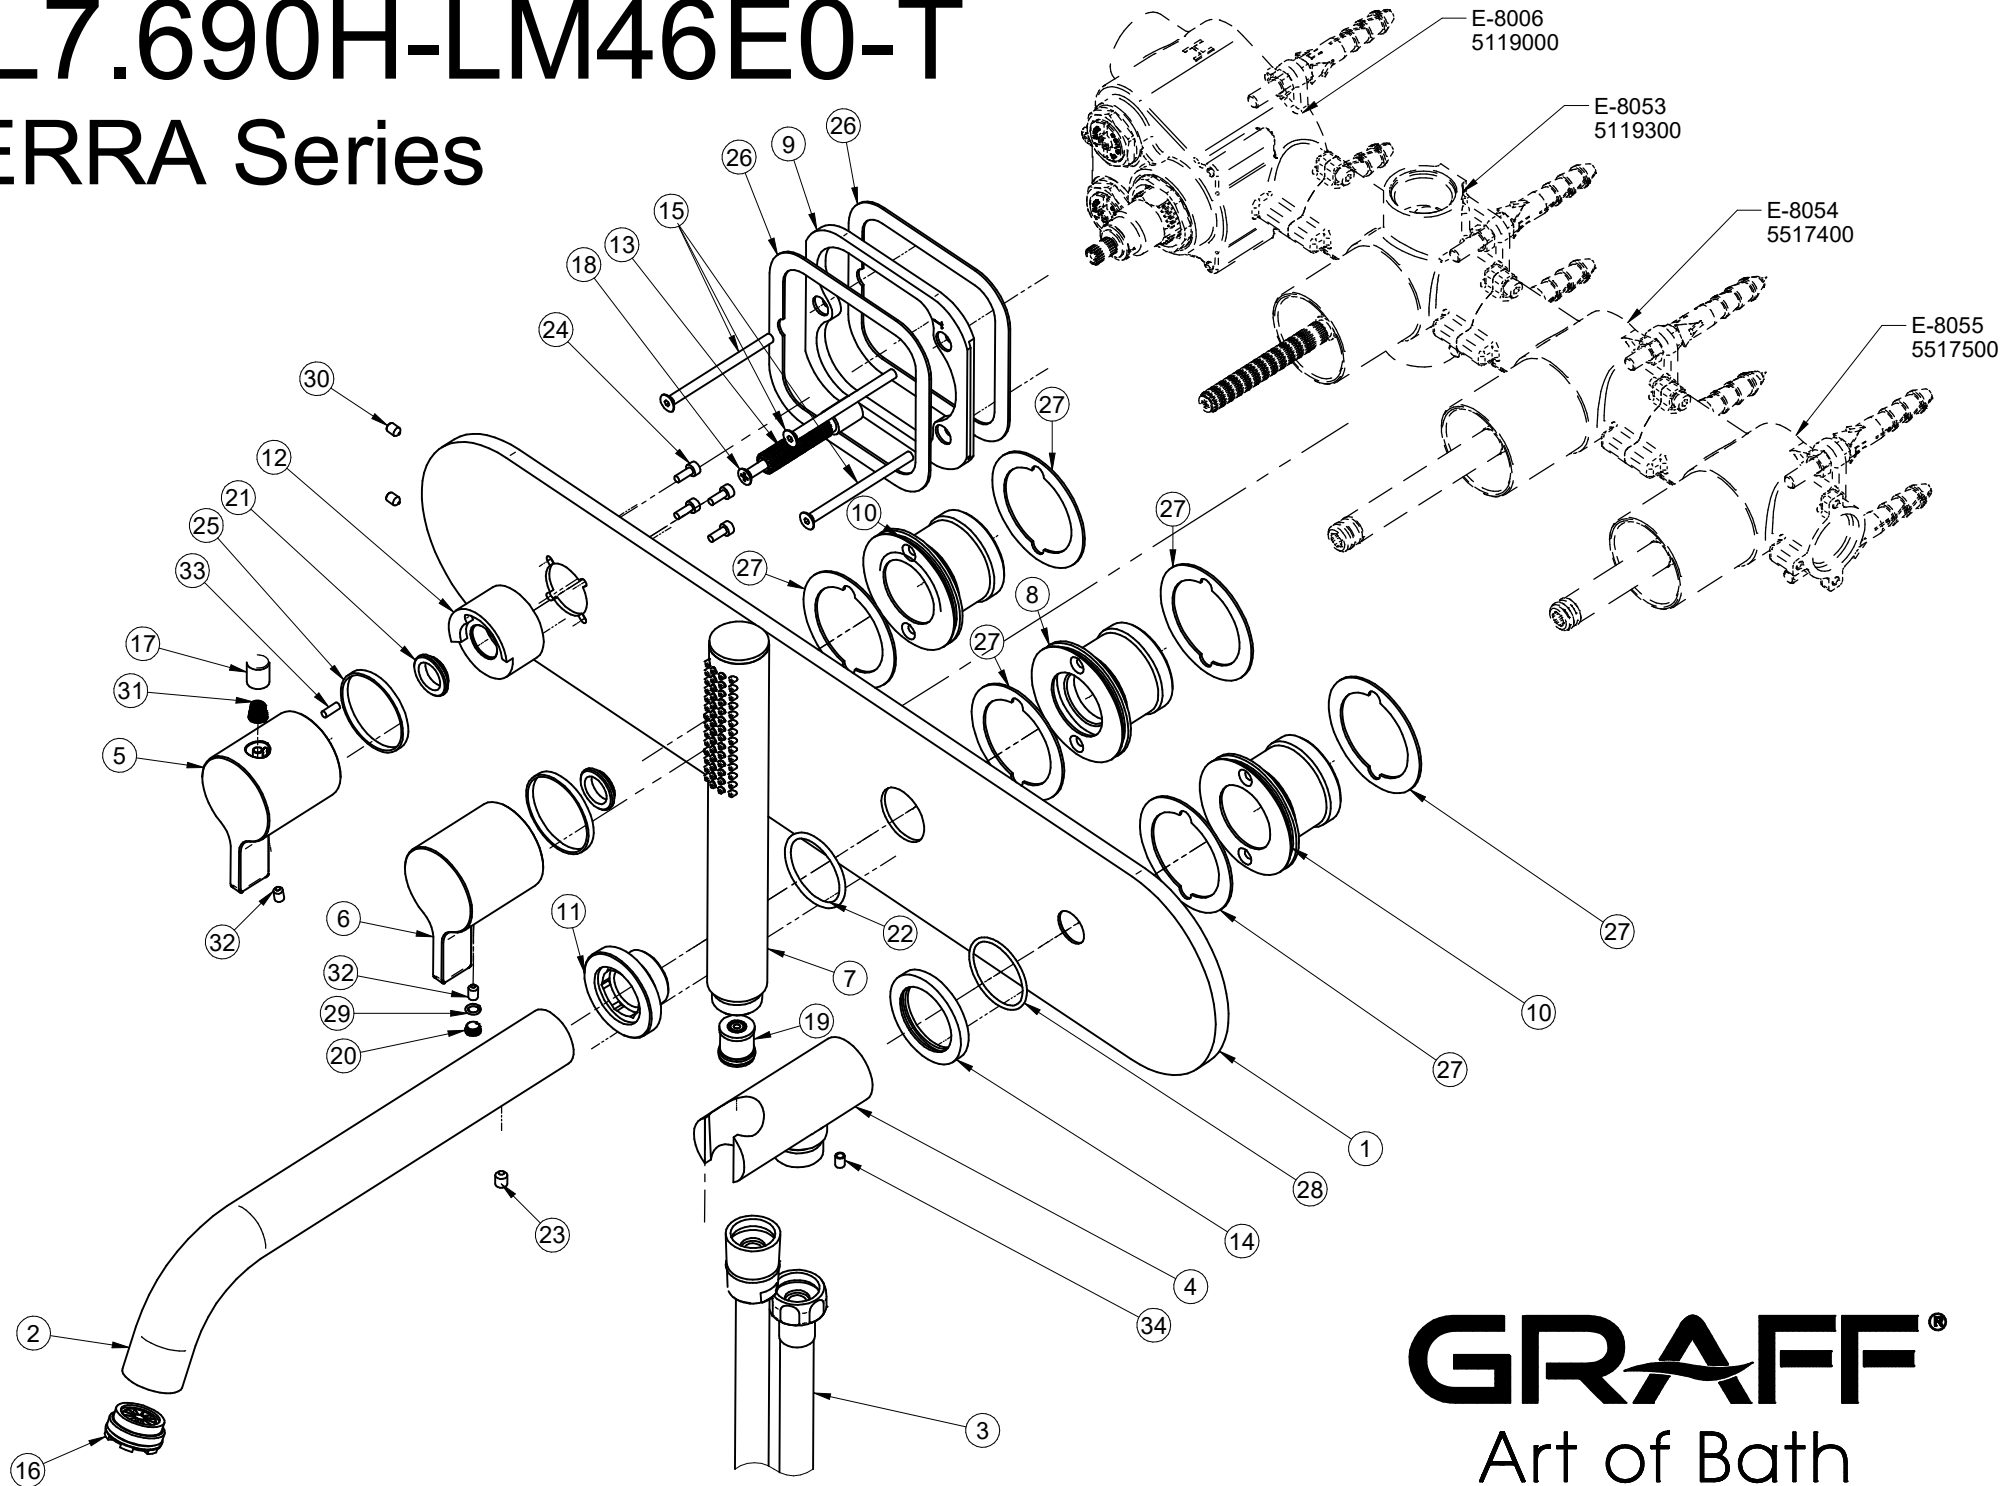

# EL7.690H-LM46E0-T

## TERRA Series

**GRAFF**<sup>®</sup>  
Art of Bath