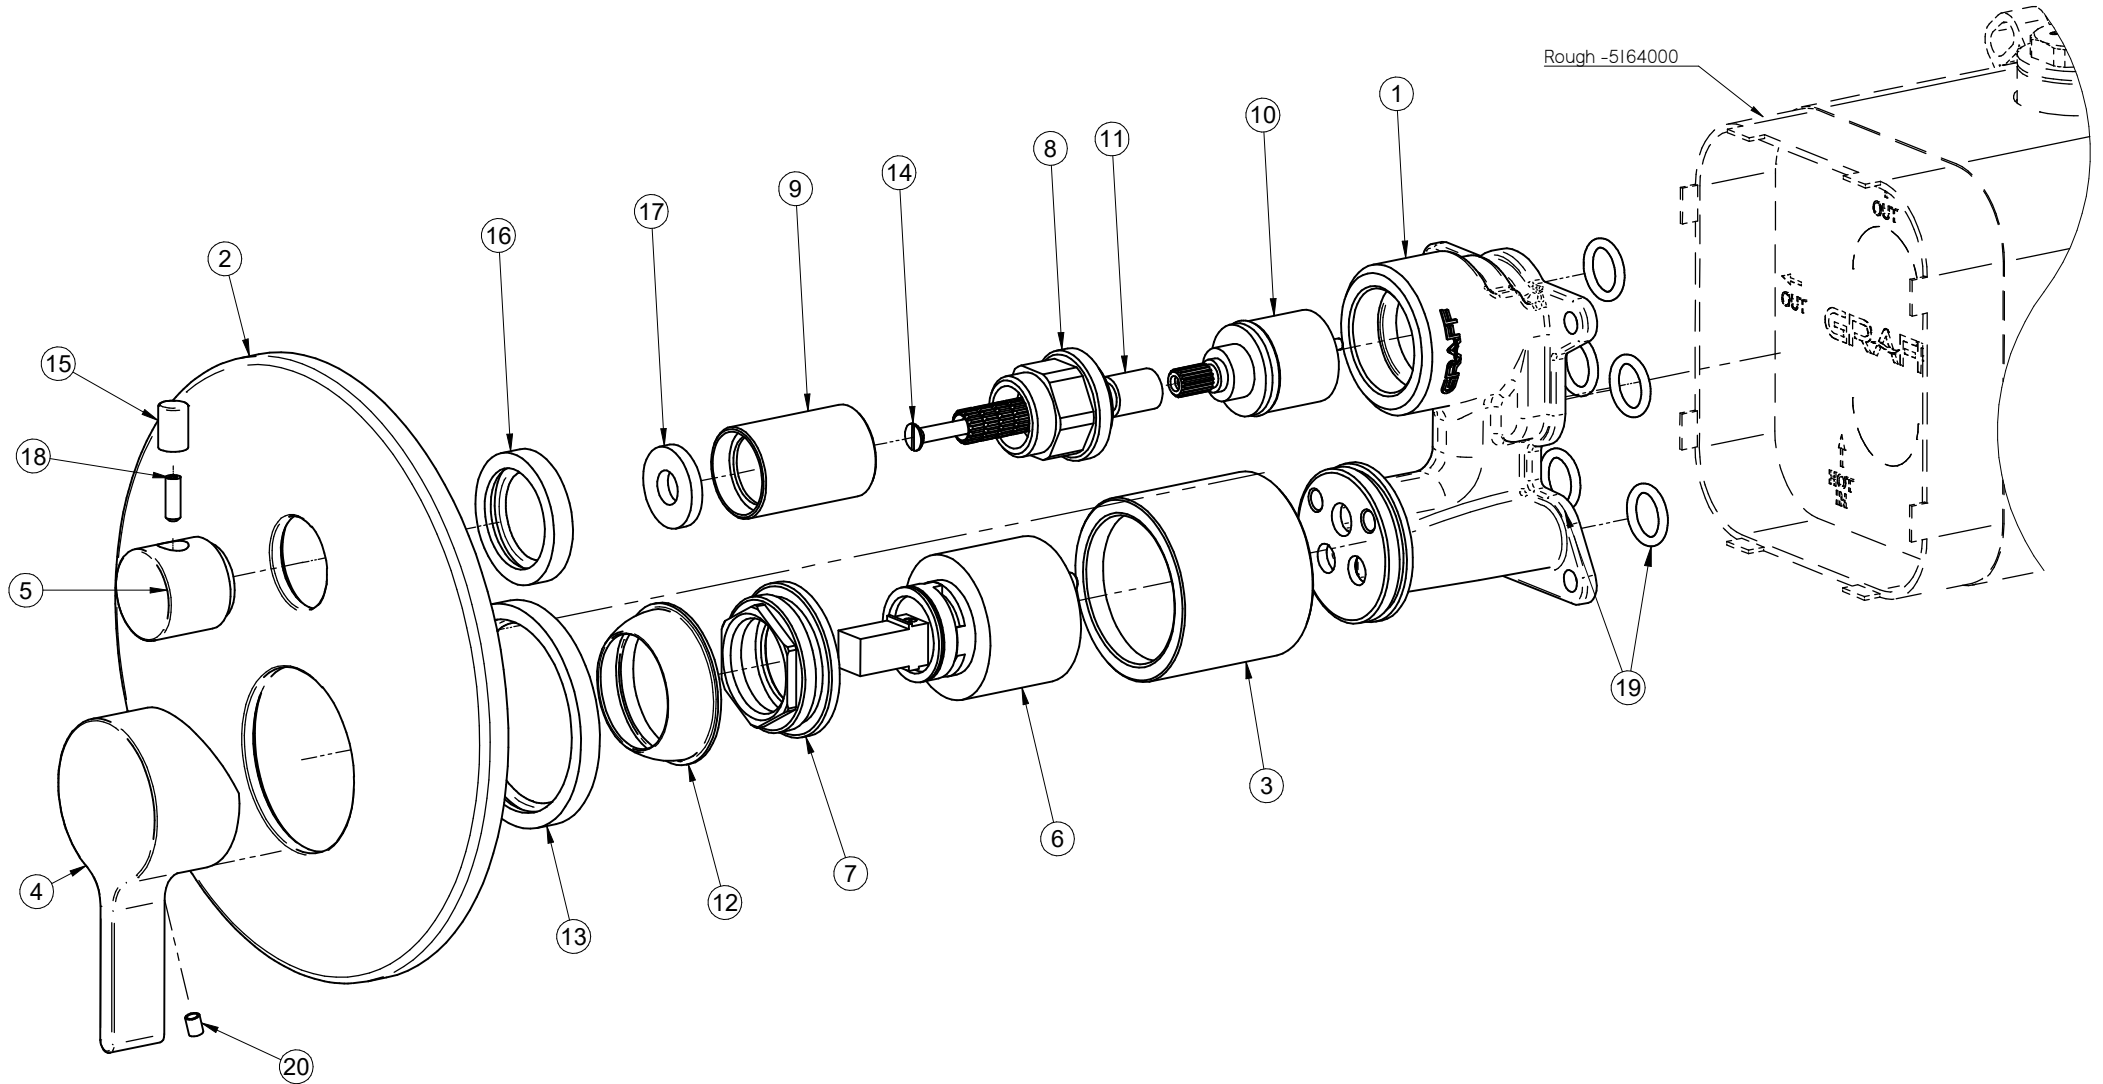

E-17031-LM46A-T

Uni-Box Series

GRAFF[®]
Art of Bath