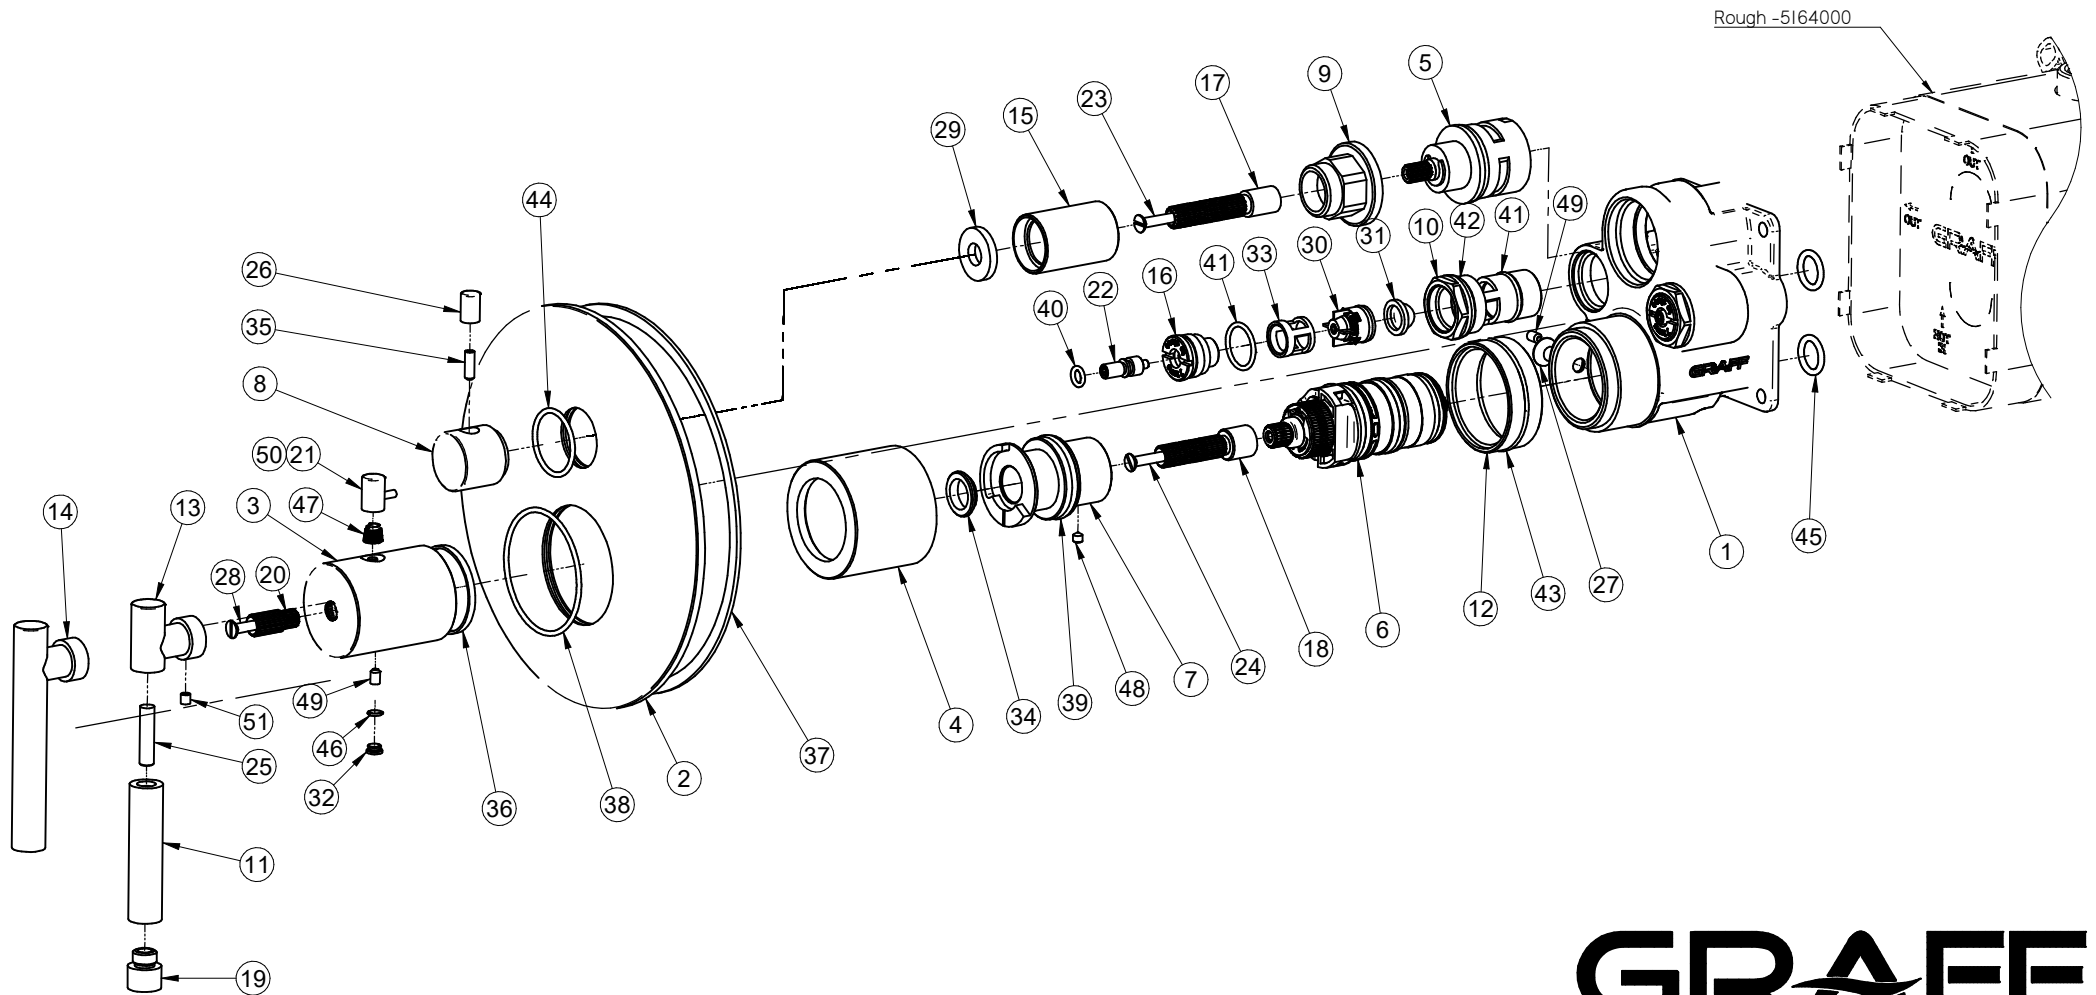

E-18036-LM62E-T

Uni-Box Series

GRAFF[®]
Art of Bath