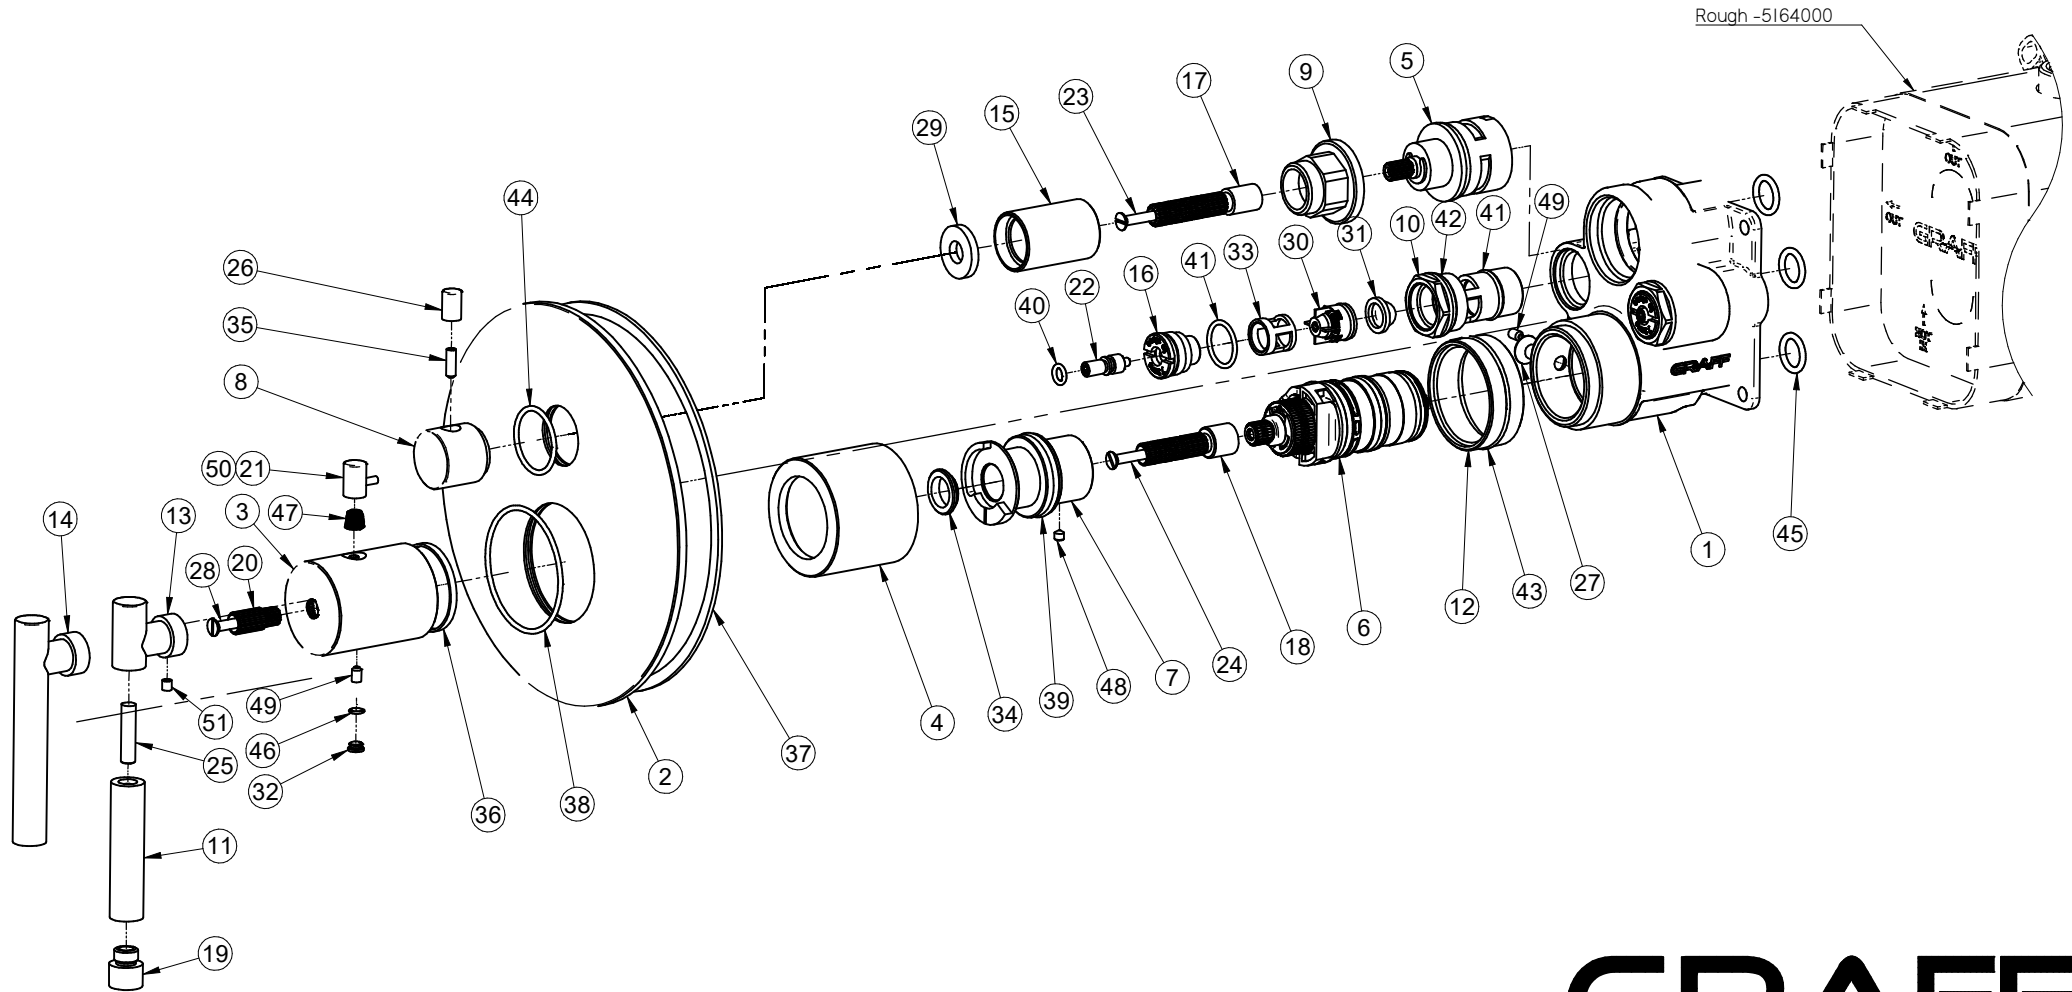

# E-18037-LM62E-T

## Uni-Box Series

**GRAFF**<sup>®</sup>  
Art of Bath