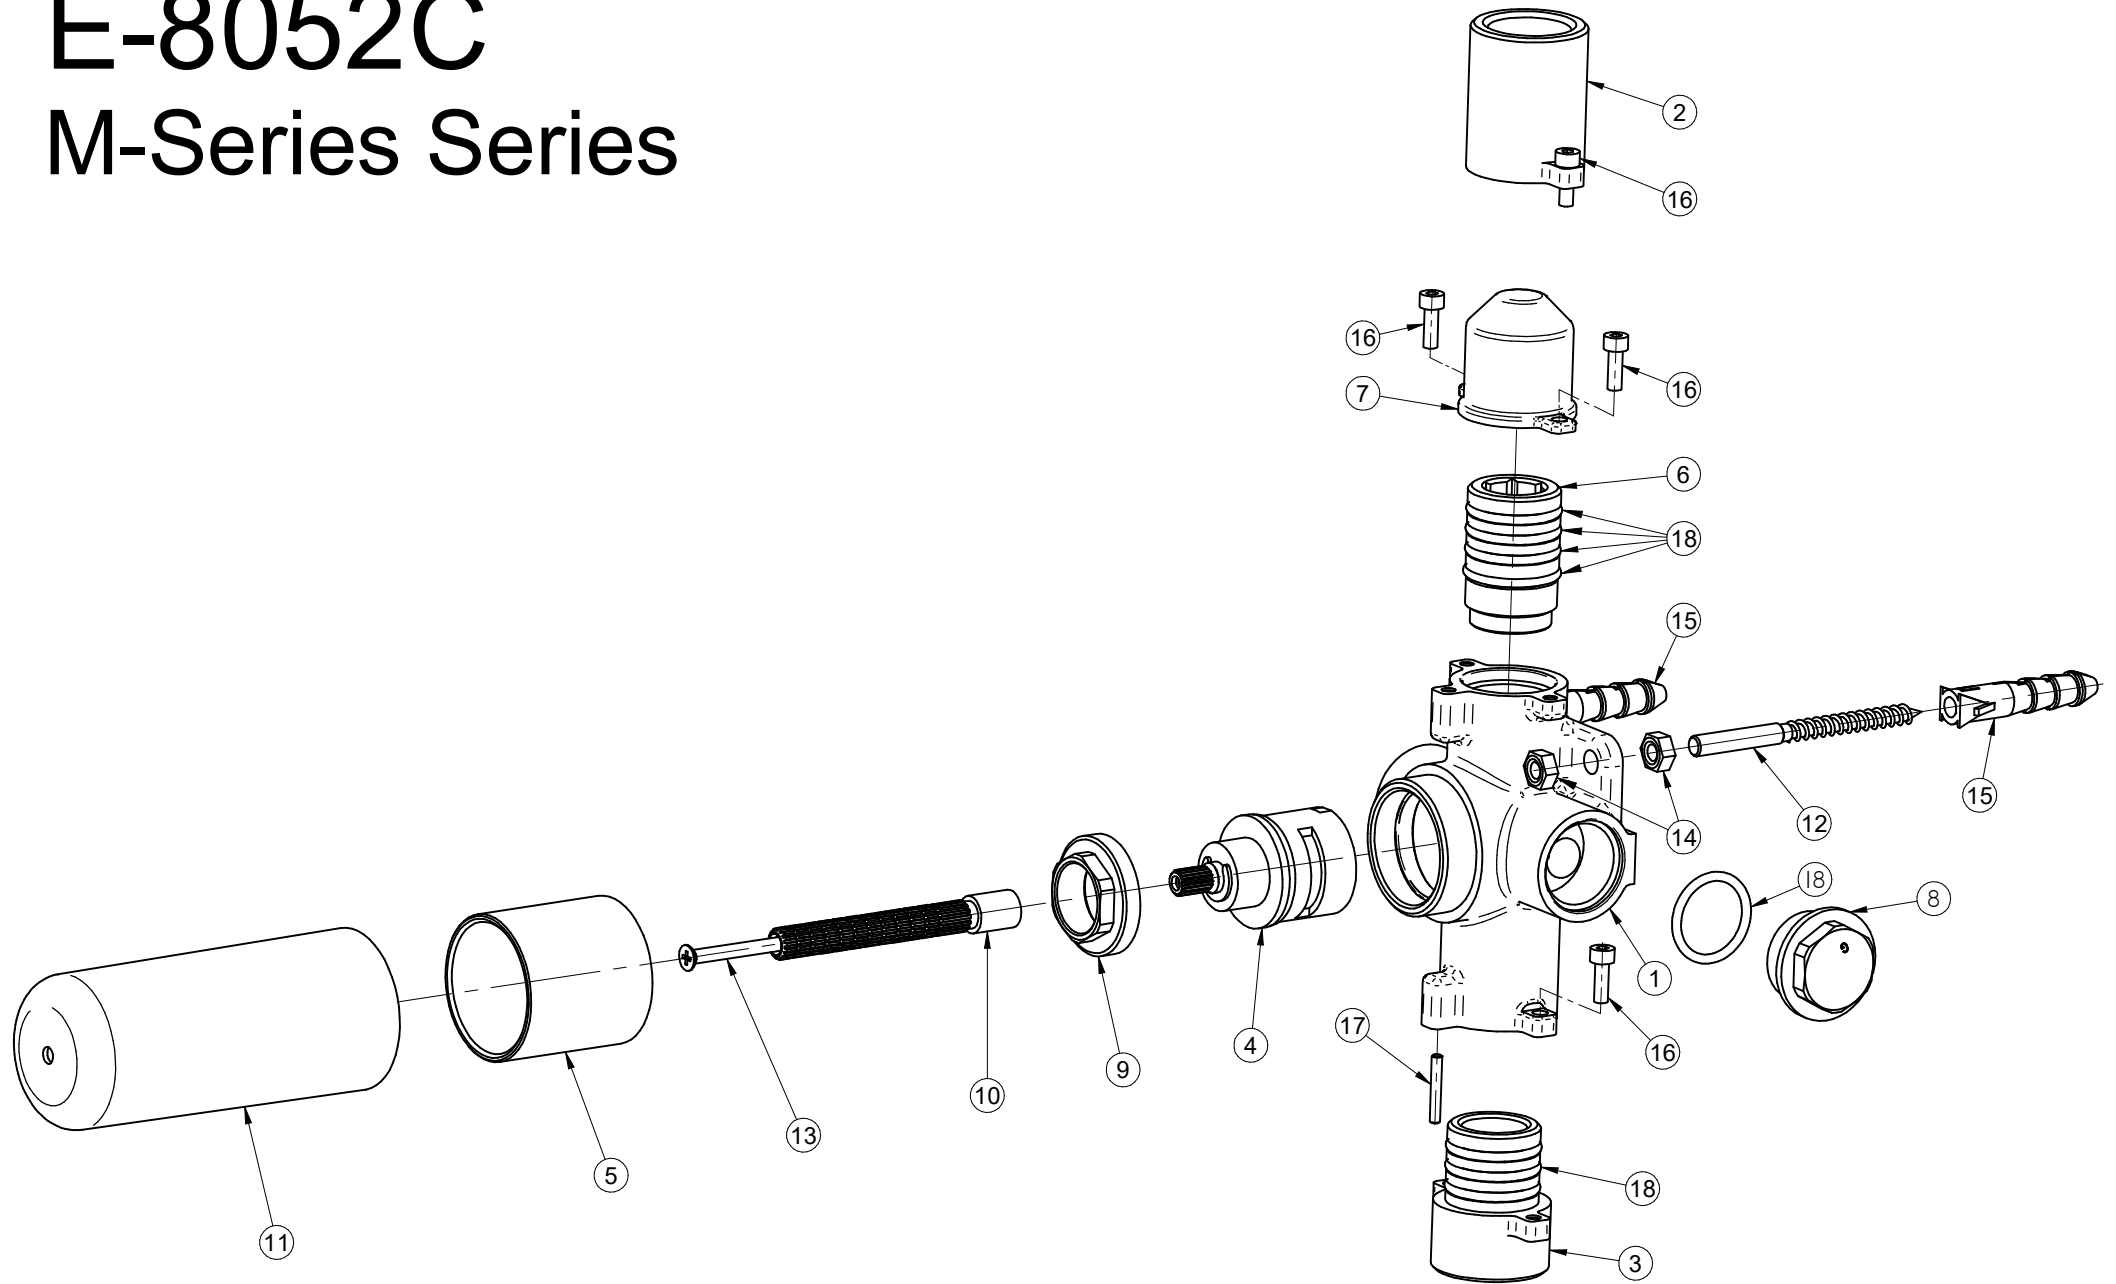

# E-8052C

## M-Series Series

**GRAFF**<sup>®</sup>  
Art of Bath