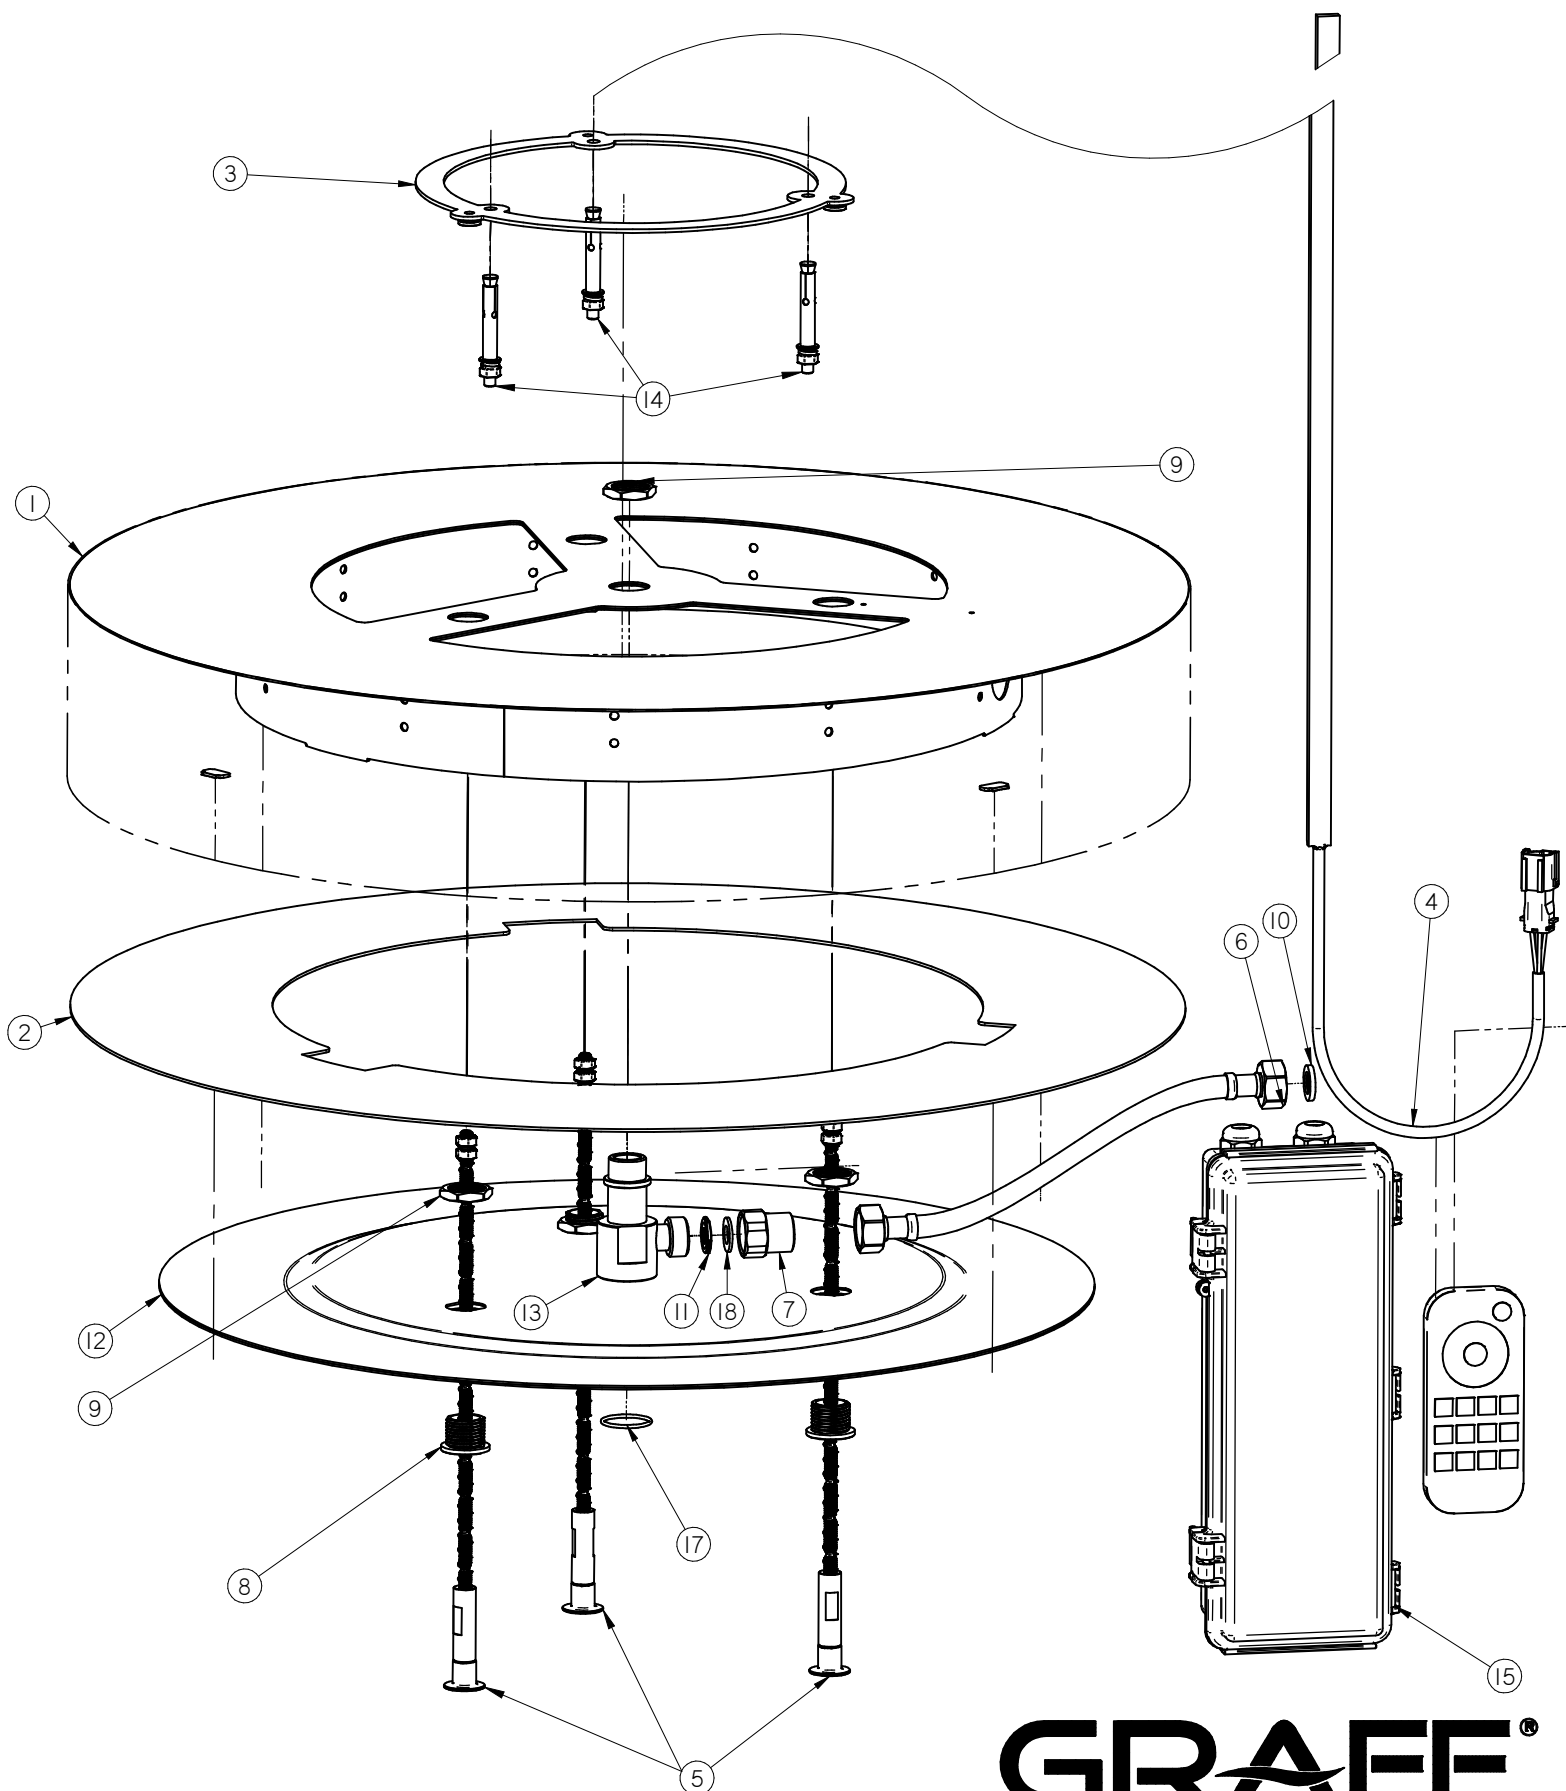

E-8232-PS

Aqua - Sense Series

GRAFF[®]
Art of Bath